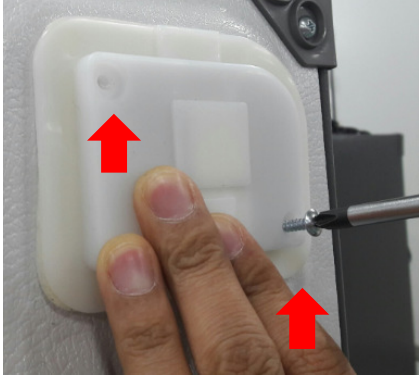

ICE MAKER WATER HOSE CAME OFF FROM THE CONNECTOR CAUSING A WATER LEAK

DESCRIPTION:

Ice maker water hose came off from the connector located on the rear side of the appliance.

MODELS INVOLVED:

All FS Side by Side refrigerators 7DW II generation with Ice & Water dispenser.
Serial numbers: from **301xxxxx** to **613xxxxx**.

3. Remove two screws and take off the cover.

4. Remove the cable tie.

5. Take off the hose connector by pulling out from the hose.

6. Prepare the fitting provided in service KIT and remove the red lock clip (find the correct part number in the PNC list below).

7. Connect the water hose to the tube holder and insert the lock clip.

8. Insert the guide with tube into the nest.

9. Fix the cover by two screws.

SPARE PART NUMBER:

PNC	MODEL	BRAND	SPARE PART NUMBER
925 993 040	EAL6140WOU	Electrolux	4055367868
925 993 041	EAL6140WOU	Electrolux	4055367868
925 993 042	EAL6141WOX	Electrolux	4055367868
925 993 043	EAL6142BOX	Electrolux	4055367868
925 993 046	S66090XNS1	AEG	4055367868
925 993 047	S86090XVX1	AEG	4055367868
925 993 051	S96090XVM1	AEG	4055367868
925 993 052	EAL6143WOX	Electrolux	4055367868
925 993 053	EAL6140WOW	Electrolux	4055367868
925 993 058	S96090XVM1	AEG	4055367868
925 993 075	ZRS61213XA	Zanussi	4055367868
925 993 077	EAL6142BOX	Electrolux	4055367868
925 993 079	S96090XVM2	AEG	4055367868
925 993 080	S76090XNS1	AEG	4055367868
925 993 081	EAL6147WOX	Electrolux	4055367850
925 993 095	ZRS61213XA	Zanussi	4055367868
925 993 103	FFHS2202PB	Frigidaire	4055367868
925 993 104	FFHS2202PW	Frigidaire	4055367868
925 993 119	EALP6147WX	Electrolux	4055367868
925 993 120	EALP6147WX	Electrolux	4055367868