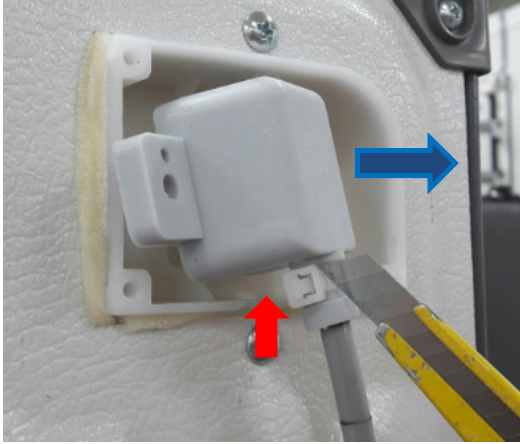

ICE MAKER WATER HOSE CAME OFF FROM THE CONNECTOR CAUSING A WATER LEAK

DESCRIPTION:

Ice maker water hose came off from the connector located on the rear side of the appliance.

MODELS INVOLVED:

All FS Side by Side refrigerators 7DW II generation with Ice & Water dispenser.
Serial numbers: from **301xxxxx** to **613xxxxx**.

SOLUTION:

Replace the existing water hose connector with the modified one.

Follow the instructions below:

1. Switch off the appliance and disconnect the power cord.

2. Access to the rear side of the product.

3. Remove two screws and take off the cover.

4. Remove the cable tie.

5. Take off the hose connector by pulling out from the hose.

6. Prepare the fitting provided in service KIT and remove the red lock clip (find the correct part number in the PNC list below).

7. Connect the water hose to the tube holder and insert the lock clip.

8. Insert the guide with tube into the nest.

9. Fix the cover by two screws.

SPARE PART NUMBER:

PNC	MODEL	BRAND	SPARE PART NUMBER
925 993 040	EAL6140WOU	Electrolux	4055367868
925 993 041	EAL6140WOU	Electrolux	4055367868
925 993 042	EAL6141WOX	Electrolux	4055367868
925 993 043	EAL6142BOX	Electrolux	4055367868
925 993 046	S66090XNS1	AEG	4055367868
925 993 047	S86090XVX1	AEG	4055367868
925 993 051	S96090XVM1	AEG	4055367868
925 993 052	EAL6143WOX	Electrolux	4055367868
925 993 053	EAL6140WOW	Electrolux	4055367868
925 993 058	S96090XVM1	AEG	4055367868
925 993 075	ZRS61213XA	Zanussi	4055367868
925 993 077	EAL6142BOX	Electrolux	4055367868
925 993 079	S96090XVM2	AEG	4055367868
925 993 080	S76090XNS1	AEG	4055367868
925 993 081	EAL6147WOX	Electrolux	4055367850
925 993 095	ZRS61213XA	Zanussi	4055367868
925 993 103	FFHS2202PB	Frigidaire	4055367868
925 993 104	FFHS2202PW	Frigidaire	4055367868
925 993 119	EALP6147WX	Electrolux	4055367868
925 993 120	EALP6147WX	Electrolux	4055367868