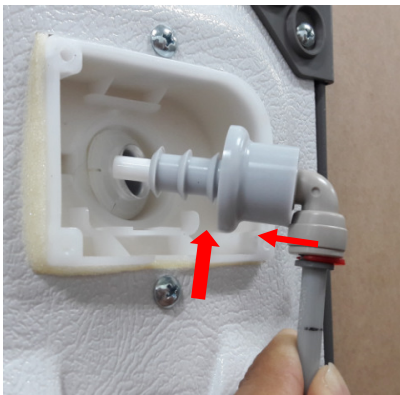

ICE MAKER WATER HOSE CAME OFF FROM THE CONNECTOR CAUSING A WATER LEAK

DESCRIPTION:

Ice maker water hose came off from the connector located on the rear side of the appliance.

MODELS INVOLVED:

All FS Side by Side refrigerators 7DW II generation with Ice & Water dispenser.
Serial numbers: from **301xxxxx** to **613xxxxx**.

3. Remove two screws and take off the cover.

4. Remove the cable tie.

5. Take off the hose connector by pulling out from the hose.

6. Prepare the fitting provided in service KIT and remove the red lock clip (find the correct part number in the PNC list below).

7. Connect the water hose to the tube holder and insert the lock clip.

8. Insert the guide with tube into the nest.

9. Fix the cover by two screws.

SPARE PART NUMBER:

PNC	MODEL	BRAND	SPARE PART NUMBER
925 993 040	EAL6140WOU	Electrolux	4055367868
925 993 041	EAL6140WOU	Electrolux	4055367868
925 993 042	EAL6141WOX	Electrolux	4055367868
925 993 043	EAL6142BOX	Electrolux	4055367868
925 993 046	S66090XNS1	AEG	4055367868
925 993 047	S86090XVX1	AEG	4055367868
925 993 051	S96090XVM1	AEG	4055367868
925 993 052	EAL6143WOX	Electrolux	4055367868
925 993 053	EAL6140WOW	Electrolux	4055367868
925 993 058	S96090XVM1	AEG	4055367868
925 993 075	ZRS61213XA	Zanussi	4055367868
925 993 077	EAL6142BOX	Electrolux	4055367868
925 993 079	S96090XVM2	AEG	4055367868
925 993 080	S76090XNS1	AEG	4055367868
925 993 081	EAL6147WOX	Electrolux	4055367850
925 993 095	ZRS61213XA	Zanussi	4055367868
925 993 103	FFHS2202PB	Frigidaire	4055367868
925 993 104	FFHS2202PW	Frigidaire	4055367868
925 993 119	EALP6147WX	Electrolux	4055367868
925 993 120	EALP6147WX	Electrolux	4055367868