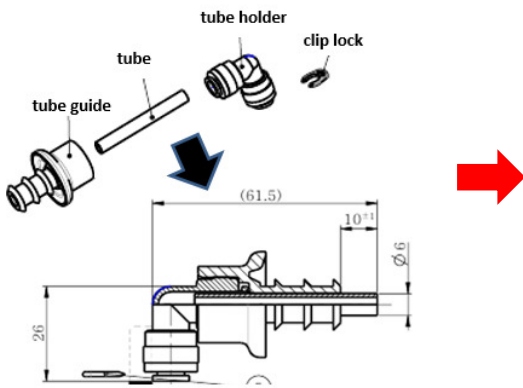

ICE MAKER WATER HOSE CAME OFF FROM THE CONNECTOR CAUSING A WATER LEAK

DESCRIPTION:

Ice maker water hose came off from the connector located on the rear side of the appliance.

MODELS INVOLVED:

All FS Side by Side refrigerators 7DW II generation with Ice & Water dispenser.
Serial numbers: from **301xxxxx** to **613xxxxx**.

SOLUTION:

Replace the existing water hose connector with the modified one.

Follow the instructions below:

1. Switch off the appliance and disconnect the power cord.

2. Access to the rear side of the product.

3. Remove two screws and take off the cover.

4. Remove the cable tie.

5. Take off the hose connector by pulling out from the hose.

6. Prepare the fitting provided in service KIT and remove the red lock clip (find the correct part number in the PNC list below).

7. Connect the water hose to the tube holder and insert the lock clip.

8. Insert the guide with tube into the nest.

9. Fix the cover by two screws.

SPARE PART NUMBER:

PNC	MODEL	BRAND	SPARE PART NUMBER
925 993 040	EAL6140WOU	Electrolux	4055367868
925 993 041	EAL6140WOU	Electrolux	4055367868
925 993 042	EAL6141WOX	Electrolux	4055367868
925 993 043	EAL6142BOX	Electrolux	4055367868
925 993 046	S66090XNS1	AEG	4055367868
925 993 047	S86090XVX1	AEG	4055367868
925 993 051	S96090XVM1	AEG	4055367868
925 993 052	EAL6143WOX	Electrolux	4055367868
925 993 053	EAL6140WOW	Electrolux	4055367868
925 993 058	S96090XVM1	AEG	4055367868
925 993 075	ZRS61213XA	Zanussi	4055367868
925 993 077	EAL6142BOX	Electrolux	4055367868
925 993 079	S96090XVM2	AEG	4055367868
925 993 080	S76090XNS1	AEG	4055367868
925 993 081	EAL6147WOX	Electrolux	4055367850
925 993 095	ZRS61213XA	Zanussi	4055367868
925 993 103	FFHS2202PB	Frigidaire	4055367868
925 993 104	FFHS2202PW	Frigidaire	4055367868
925 993 119	EALP6147WX	Electrolux	4055367868
925 993 120	EALP6147WX	Electrolux	4055367868