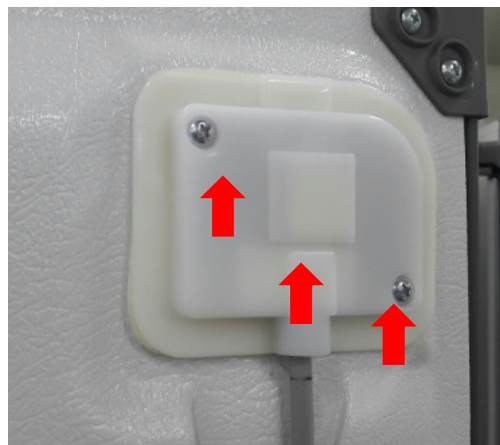

ICE MAKER WATER HOSE CAME OFF FROM THE CONNECTOR CAUSING A WATER LEAK

DESCRIPTION:

Ice maker water hose came off from the connector located on the rear side of the appliance.

MODELS INVOLVED:

All FS Side by Side refrigerators 7DW II generation with Ice & Water dispenser.
Serial numbers: from **301xxxxx** to **613xxxxx**.

SOLUTION:

Replace the existing water hose connector with the modified one.

Follow the instructions below:

1. Switch off the appliance and disconnect the power cord.

2. Access to the rear side of the product.

3. Remove two screws and take off the cover.

4. Remove the cable tie.

5. Take off the hose connector by pulling out from the hose.

6. Prepare the fitting provided in service KIT and remove the red lock clip (find the correct part number in the PNC list below).

7. Connect the water hose to the tube holder and insert the lock clip.

8. Insert the guide with tube into the nest.

9. Fix the cover by two screws.

SPARE PART NUMBER:

PNC	MODEL	BRAND	SPARE PART NUMBER
925 993 040	EAL6140WOU	Electrolux	4055367868
925 993 041	EAL6140WOU	Electrolux	4055367868
925 993 042	EAL6141WOX	Electrolux	4055367868
925 993 043	EAL6142BOX	Electrolux	4055367868
925 993 046	S66090XNS1	AEG	4055367868
925 993 047	S86090XVX1	AEG	4055367868
925 993 051	S96090XVM1	AEG	4055367868
925 993 052	EAL6143WOX	Electrolux	4055367868
925 993 053	EAL6140WOW	Electrolux	4055367868
925 993 058	S96090XVM1	AEG	4055367868
925 993 075	ZRS61213XA	Zanussi	4055367868
925 993 077	EAL6142BOX	Electrolux	4055367868
925 993 079	S96090XVM2	AEG	4055367868
925 993 080	S76090XNS1	AEG	4055367868
925 993 081	EAL6147WOX	Electrolux	4055367850
925 993 095	ZRS61213XA	Zanussi	4055367868
925 993 103	FFHS2202PB	Frigidaire	4055367868
925 993 104	FFHS2202PW	Frigidaire	4055367868
925 993 119	EALP6147WX	Electrolux	4055367868
925 993 120	EALP6147WX	Electrolux	4055367868