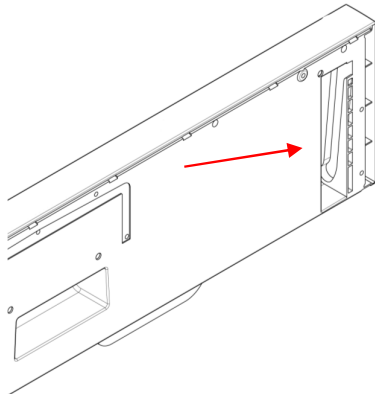

Old control panel

New control panel

SOLUTION:

Depending on the method of installation following parts should be used:

1. Dishwasher was not installed using any optional kits:

Description	Spare part code	Quantity
Control panel	140003084039	1