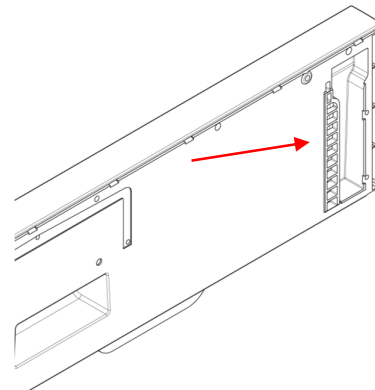

Old control panel

New control panel

SOLUTION:

Depending on the method of installation following parts should be used:

1. Dishwasher was not installed using any optional kits:

Description	Spare part code	Quantity
Control panel	140003084039	1