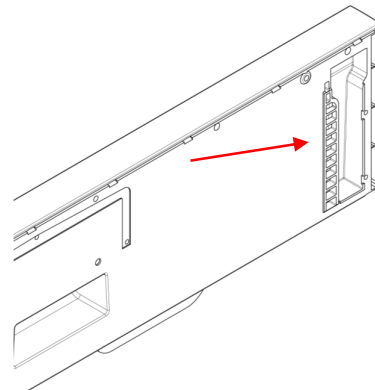

Old control panel

New control panel

SOLUTION:

Depending on the method of installation following parts should be used:

1. Dishwasher was not installed using any optional kits:

Description	Spare part code	Quantity
Control panel	140003091034	1