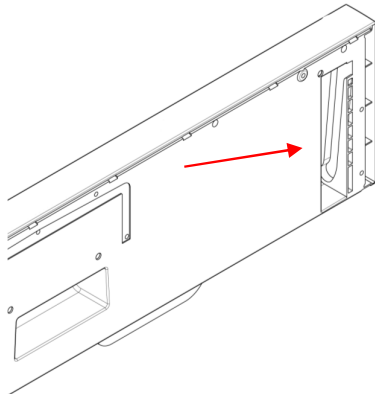

Old control panel

New control panel

SOLUTION:

Depending on the method of installation following parts should be used:

1. Dishwasher was not installed using any optional kits:

Description	Spare part code	Quantity
Control panel	140003091034	1