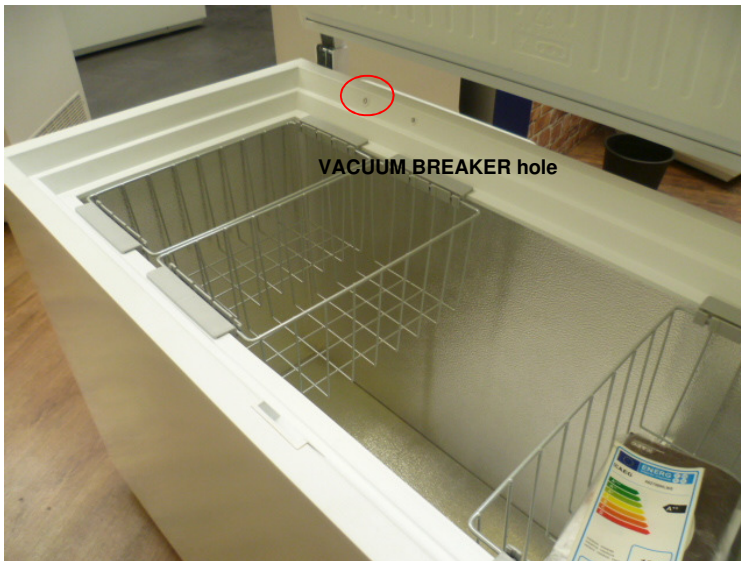

CHEST FREEZER ABNORMAL ICE BUILDING – VACUUM BREAKER HOLE

DESCRIPTION:

Warmer air can get into the appliance. The form of the ice build-up can show what the way of the air flow is. The ice can be concentrated around VACUUM BREAKER hole on the frame or formed inside of cabinet.

In Vacuum breaker hole is located small plastic ball. Ball is lift up and down during normal operation. It can be stuck and cannot fall down by itself. This causes ice build up.

SOLUTION:

To make it work properly, please follow below steps:

1. Locate Vacuum breaker hole

2. Determine if ball have stuck in upper position

3. Use tool(e.g. screwdriver) to push down ball to proper position

If above solution has no effect then please follow below steps: