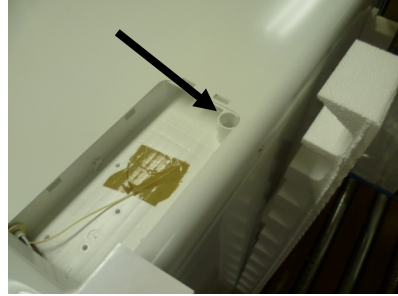

CHEST FREEZER ABNORMAL ICE BUILDING – LOCK

DESCRIPTION:

Warmer air can get into the appliance. The form of the ice build-up can show what the way of the air flow is. The ice can be concentrated around LOCK hole on the frame or formed inside of cabinet.

2. Pull out the lock

3. Remove the decor plate (only in AEG)

4. Loose the screws

5. Remove handle from lid. In case of electronic version disconnect the electronic board

6. Insulate the lock hole with syloplast or gum putty

7. Replace the overlay

8. In case of handle with electronic PCB, attach old electronic to new handle and connect it

9. Assembly the electronic to the lid

10. Fix the handle with 2 screws

11. In case of AEG brand – attach the decor plate