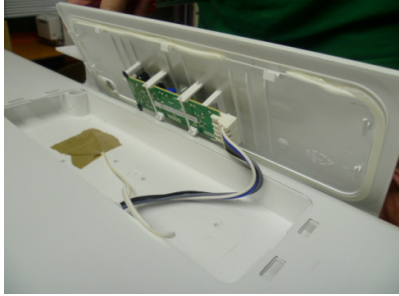

CHEST FREEZER ABNORMAL ICE BUILDING – LOCK

DESCRIPTION:

Warmer air can get into the appliance. The form of the ice build-up can show what the way of the air flow is. The ice can be concentrated around LOCK hole on the frame or formed inside of cabinet.

2. Pull out the lock

3. Remove the decor plate (only in AEG)

4. Loose the screws

5. Remove handle from lid. In case of electronic version disconnect the electronic board

6. Insulate the lock hole with syloplast or gum putty