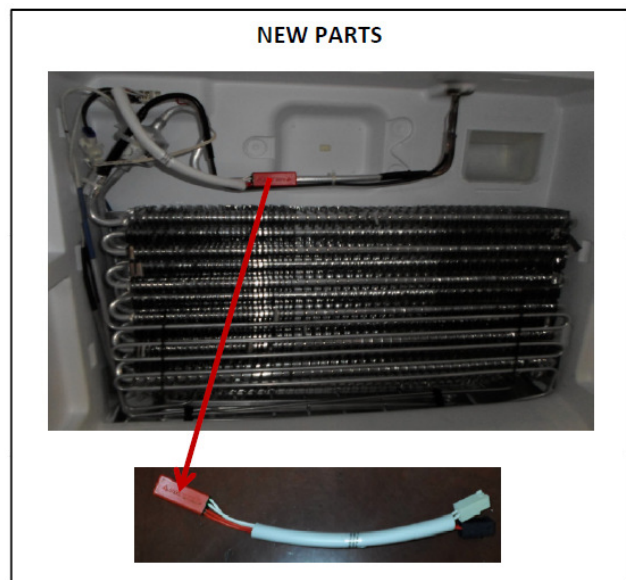

THERMAL FUSE CHANGE

PURPOSE: Provide optimisation

IMPLEMENTATION DATE: 17.08.2015

MODELS: 466-566 M/E models

SPARE PART NUMBERS:

Old spare part code	Description	New spare part code	Description
4055329413	Thermal fuse (EPOXY)/260mm	4055348124	Thermal fuse (double)

MODELS INVOLVED:

PNC	MODEL	BRAND
925993134	EN4084JOX	Electrolux
925993136	S74010CMX2	AEG
925993144	S74010CMX2	AEG

INTERCHANGEABILITY: Yes

Revision	Date	Description	Author	Approved by - on
00	08/2015	Document Creation	Blanka Kucharska SERHAT ELBÜKEN	06.08.2015