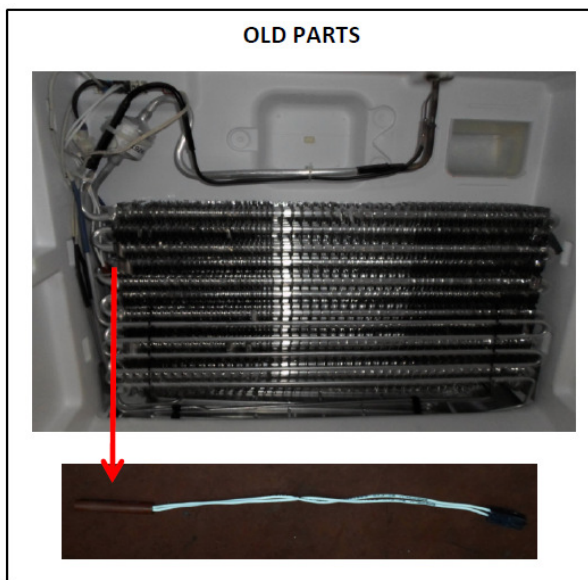

THERMAL FUSE CHANGE

PURPOSE: Provide optimisation

IMPLEMENTATION DATE: 17.08.2015

MODELS: 466-566 M/E models

SPARE PART NUMBERS:

Old spare part code	Description	New spare part code	Description
4055329413	Thermal fuse (EPOXY)/260mm	4055348124	Thermal fuse (double)

MODELS INVOLVED:

PNC	MODEL	BRAND
925993134	EN4084JOX	Electrolux
925993136	S74010CMX2	AEG
925993144	S74010CMX2	AEG

INTERCHANGEABILITY: Yes

Revision	Date	Description	Author	Approved by - on
00	08/2015	Document Creation	Blanka Kucharska SERHAT ELBÜKEN	06.08.2015