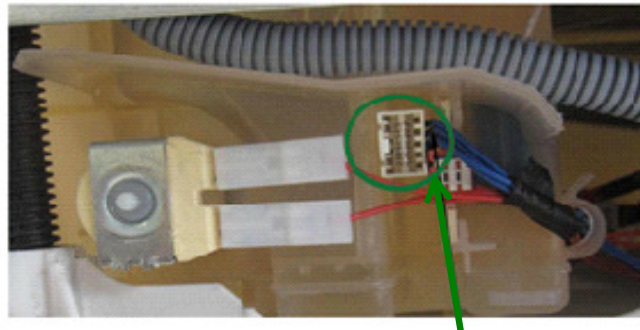

DAAS CONNECTOR IN FRONT OF THE DISHWASHERS

DESCRIPTION:

Starting from September 2015 Solaro factory gradually implemented the DAAS connector. New solution was designed in order to have quick access to Electronic Board.
New connection is positioned in front of dishwasher and fixed to water softener.