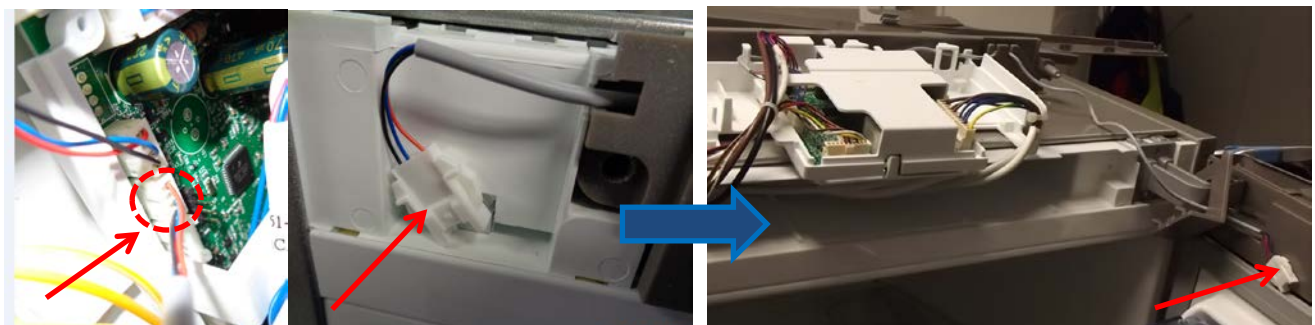

Note:

If the spare cable is not available, you can use the cable that is placed under the left frontal cover of refrigerator top and already connected to the main PCB (J6). Please move this cable from the left side to the right one and install it in the position of removed cable.