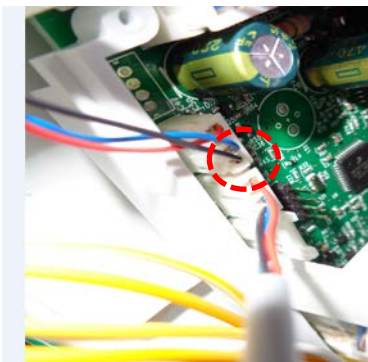

LCD ON DOOR DOES NOT WORK PROPERLY

DESCRIPTION:

Customer is facing one of the problems listed below:

- LCD switches off or freezes when the customer operates the door
- LCD blinks
- Poor sensitivity or delayed reaction on touching the LCD
- Error sign on the display (triangle with exclamation mark inside)
- Error sign "dF on" on the display

SOLUTION:

Replace the main PCB - LCD wire on door and exchange the upper hinge cover.

1. Switch off the appliance.

2. Unscrew the screws for fridge door handle fixation.

3. Take out the plastic cover of the fridge door top end cap.

4. Take off the upper hinge cover.

5. Disconnect the wiring connector on door.

6. Remove the left and right front cover and unscrew two screws of main PCB box fixation.

7. Pull out the PCB box and put it on the fridge top in upside down position.

8. Disconnect the J7 connector (UI on door) and check with multimeter a continuity of each wire of the cable main PCB - UI on door (red/black/blue)
9. Bend and straighten the cable several times in the point where the mark from bending on the cable insulation is and check continuity again.
10. In case of open circuit please replace the cable.