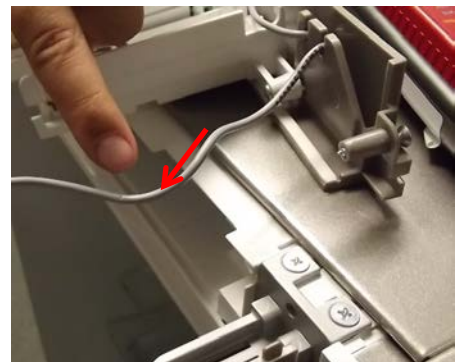

SOLUTION:

Replace the main PCB - LCD wire on door and exchange the upper hinge cover.

1. Switch off the appliance.

2. Unscrew the screws for fridge door handle fixation.

3. Take out the plastic cover of the fridge door top end cap.

4. Take off the upper hinge cover.

5. Disconnect the wiring connector on door.

6. Remove the left and right front cover and unscrew two screws of main PCB box fixation.

7. Pull out the PCB box and put it on the fridge top in upside down position.