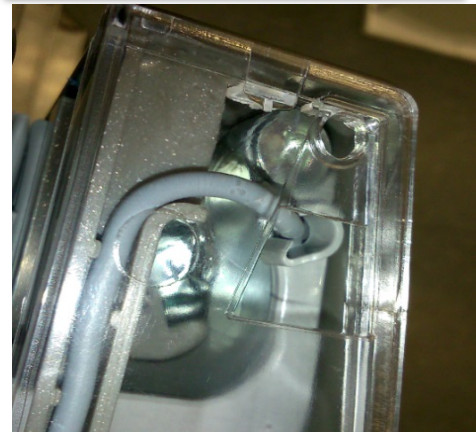

11. Connect UI cable to the main PCB (J7)
12. Install the PCB into its nest and fix it with the screws
13. Install two front covers, connect the cable on door
14. Install the hinge cover and fridge door upper end cap.

Pay attention of the cable routing in door end cap and upper hinge cover. It should NOT be tightly positioned in the door end-cap canal.

15. Switch on the appliance, check the function of LCD.

SPARE PART NUMBER:

Spare part code	Description	Qty
8079137041	Hinge cover upper right, 275	1
8074981047	Hinge cover, upper left, 275	1