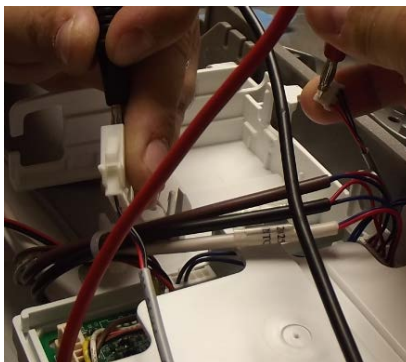

LCD ON DOOR DOES NOT WORK PROPERLY

DESCRIPTION:

Customer is facing one of the problems listed below:

- LCD switches off or freezes when the customer operates the door
- LCD blinks
- Poor sensitivity or delayed reaction on touching the LCD
- Error sign on the display (triangle with exclamation mark inside)
- Error sign "dF on" on the display

SOLUTION:

Replace the main PCB - LCD wire on door and exchange the upper hinge cover.

1. Switch off the appliance.

2. Unscrew the screws for fridge door handle fixation.

3. Take out the plastic cover of the fridge door top end cap.

4. Take off the upper hinge cover.

5. Disconnect the wiring connector on door.

6. Remove the left and right front cover and unscrew two screws of main PCB box fixation.

7. Pull out the PCB box and put it on the fridge top in upside down position.