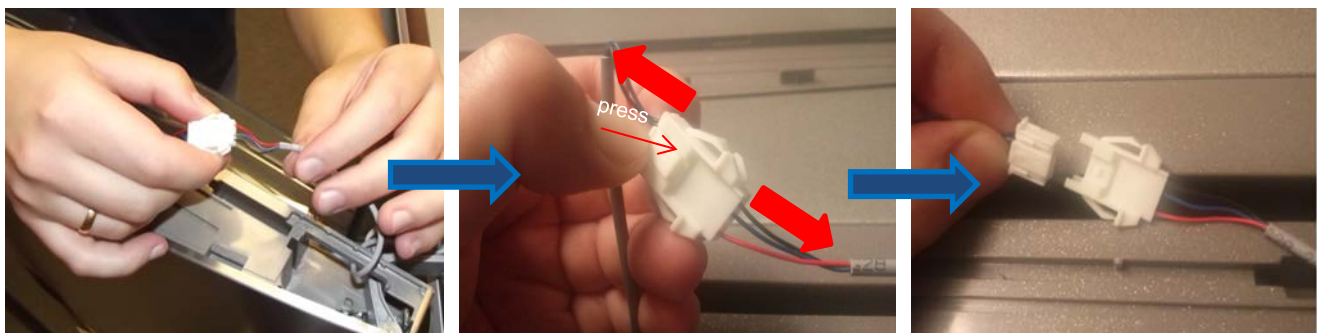

SOLUTION:

Replace the main PCB - LCD wire on door and exchange the upper hinge cover.

1. Switch off the appliance.

2. Unscrew the screws for fridge door handle fixation.

3. Take out the plastic cover of the fridge door top end cap.

4. Take off the upper hinge cover.

5. Disconnect the wiring connector on door.

6. Remove the left and right front cover and unscrew two screws of main PCB box fixation.

7. Pull out the PCB box and put it on the fridge top in upside down position.