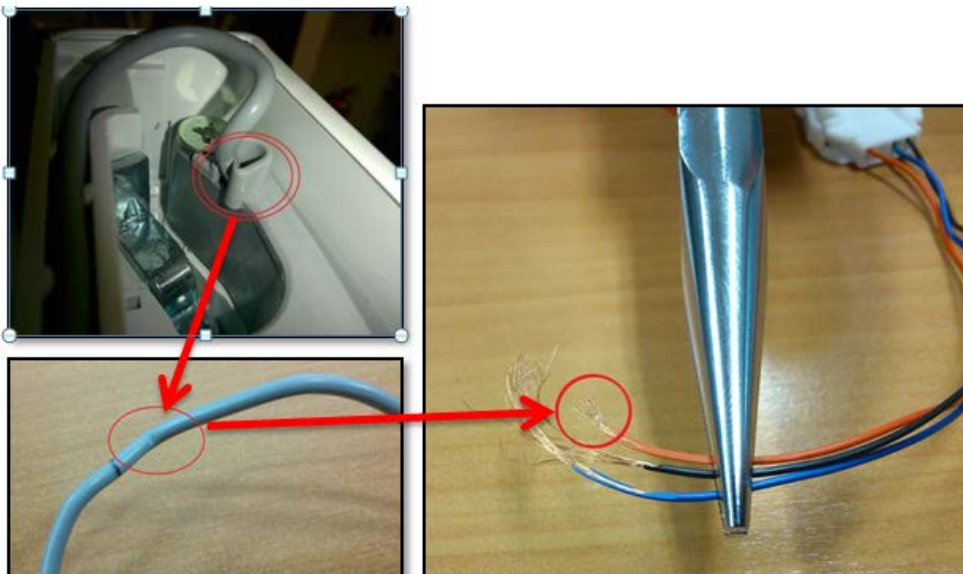

LCD ON DOOR DOES NOT WORK PROPERLY

DESCRIPTION:

Customer is facing one of the problems listed below:

- LCD switches off or freezes when the customer operates the door
- LCD blinks
- Poor sensitivity or delayed reaction on touching the LCD
- Error sign on the display (triangle with exclamation mark inside)
- Error sign "dF on" on the display

REASON:

The electric cable from the cabinet to the LCD might be torn. The cable must be installed correctly in the door end cap.

Note: A faulty LCD might not affect the appliance main function such as cooling and freezing.

SOLUTION:

Replace the main PCB - LCD wire on door and exchange the upper hinge cover.

1. Switch off the appliance.

2. Unscrew the screws for fridge door handle fixation.

3. Take out the plastic cover of the fridge door top end cap.