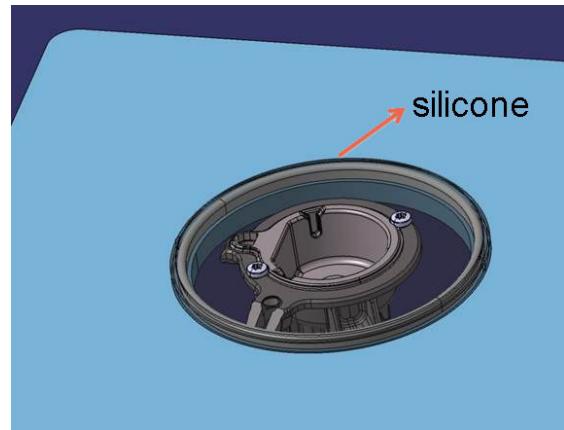

Exchange of covers glued on hob with silicone by the new ones

DESCRIPTION:

In new 'Gas-on-glass' hobs, burner covers are glued with silicone to hob glass. In order to mount new ones, it is required to additionally order gaskets according to spare part list to replace silicone.

SOLUTION:

To mount new covers follow instructions below.

1. Unscrew screws holding old cover to hob

2. Remove the old cover using a tool with rounded edge not to scratch the glass surface

3. Remove remaining silicone from glass surface