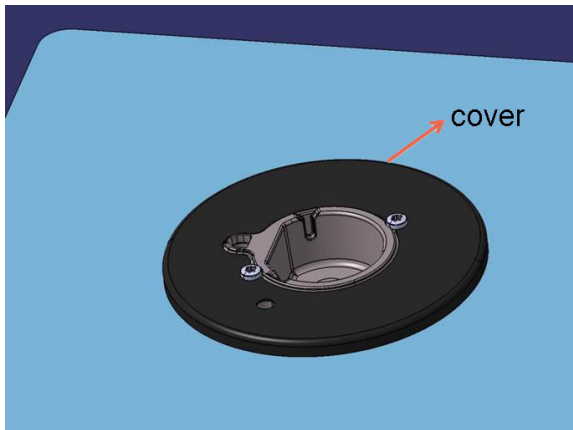

Exchange of covers glued on hob with silicone by the new ones

DESCRIPTION:

In new 'Gas-on-glass' hobs, burner covers are glued with silicone to hob glass. In order to mount new ones, it is required to additionally order gaskets according to spare part list to replace silicone.

SOLUTION:

To mount new covers follow instructions below.

1. Unscrew screws holding old cover to hob

2. Remove the old cover using a tool with rounded edge not to scratch the glass surface

3. Remove remaining silicone from glass surface