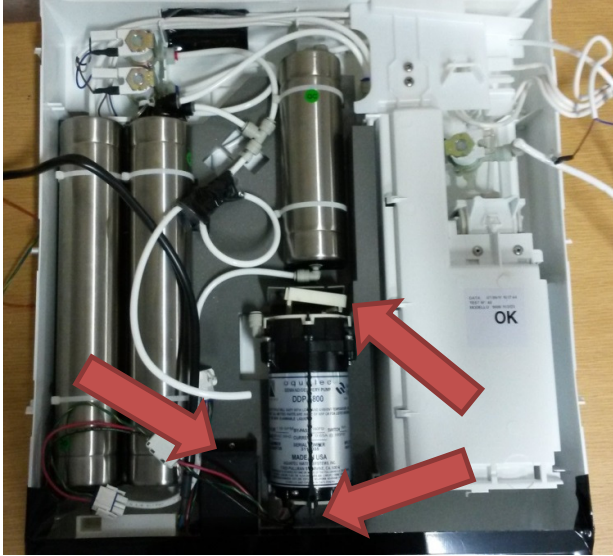

Exchange of pump for carbonation unit

DESCRIPTION:

Pumps for carbonation unit 2425728025 and 2425728041 are no longer available for order.

SOLUTION:

There is possibility of exchanging for new version of pump. To maintain the compatibility please order appropriate kit from the model involved table.

Follow the below instructions for exchanging:

1. Position the removed carbonation unit on a horizontal surface.

2. Commence the disassembly by removing the protection foil (transparent), the adhesive tape and the support bracket. Save these components for later reassembly. Disconnect also the power supply of the pump. Refer arrows in the image above.

3. Detach the suspension points of the pump. Remove the upper and lower pump fixing plates and the lower spring for later reassembly to the exchange pump. Remove the external pump driver.

4. Loosen the hose connections and cut the ends clean by 20 mm. In order to achieve sufficient assembly length of the hose, move the inlet hose the corresponding distance downwards. This hose is secured in the cover at the position indicated by the arrow above.

9. Attach the connector on the pump inlet hose prior to assembly of the pump.

10. Connect the hydraulic fittings to the pump and mount it in its intended position. Route the wires according to the image and connect fastons to the piggy back connectors of the inlet valve.