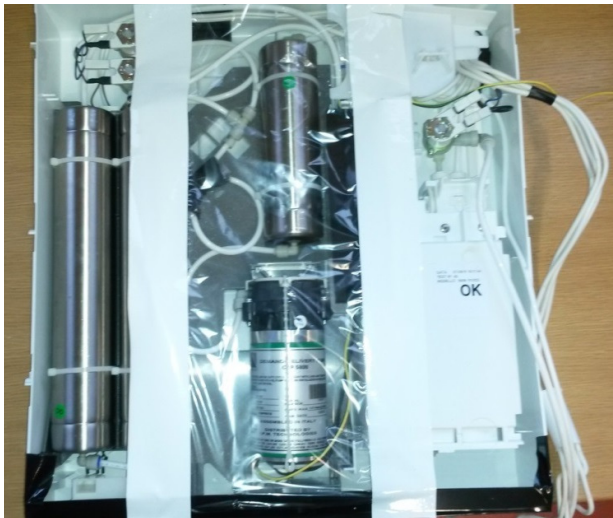

3. Detach the suspension points of the pump. Remove the upper and lower pump fixing plates and the lower spring for later reassembly to the exchange pump. Remove the external pump driver.

4. Loosen the hose connections and cut the ends clean by 20 mm. In order to achieve sufficient assembly length of the hose, move the inlet hose the corresponding distance downwards. This hose is secured in the cover at the position indicated by the arrow above.

5. Attach the fixing plates using the ties.

6. Cut the ties as close to the upper plate as possible.

7. Adjust the lower plate in order to limit the contact between the plate and the wires.

8. Attach the upper and lower springs.

9. Attach the connector on the pump inlet hose prior to assembly of the pump.

10. Connect the hydraulic fittings to the pump and mount it in its intended position. Route the wires according to the image and connect fastons to the piggy back connectors of the inlet valve.