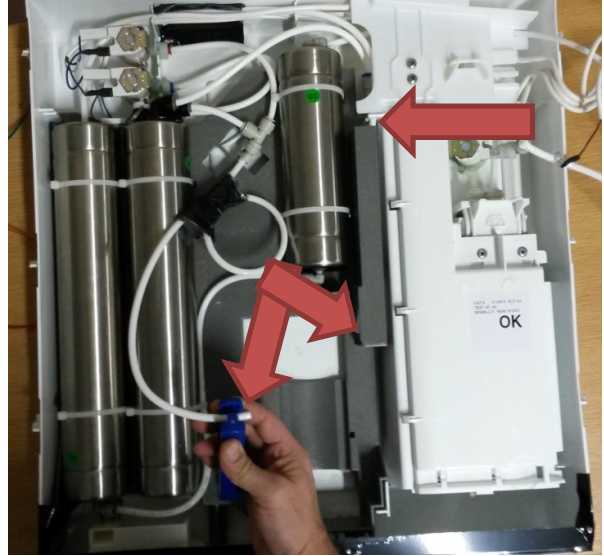

Follow the below instructions for exchanging:

1. Position the removed carbonation unit on a horizontal surface.

2. Commence the disassembly by removing the protection foil (transparent), the adhesive tape and the support bracket. Save these components for later reassembly. Disconnect also the power supply of the pump. Refer arrows in the image above.

3. Detach the suspension points of the pump. Remove the upper and lower pump fixing plates and the lower spring for later reassembly to the exchange pump. Remove the external pump driver.

4. Loosen the hose connections and cut the ends clean by 20 mm. In order to achieve sufficient assembly length of the hose, move the inlet hose the corresponding distance downwards. This hose is secured in the cover at the position indicated by the arrow above.

5. Attach the fixing plates using the ties.

6. Cut the ties as close to the upper plate as possible.

7. Adjust the lower plate in order to limit the contact between the plate and the wires.

8. Attach the upper and lower springs.

9. Attach the connector on the pump inlet hose prior to assembly of the pump.

10. Connect the hydraulic fittings to the pump and mount it in its intended position. Route the wires according to the image and connect fastons to the piggy back connectors of the inlet valve.