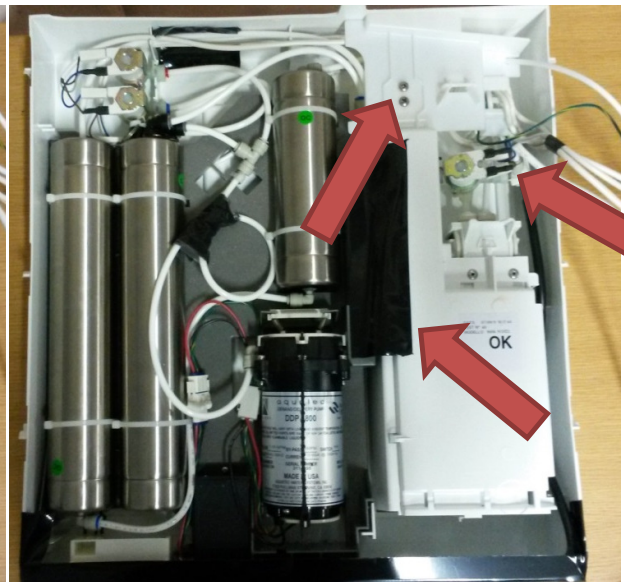

Exchange of pump for carbonation unit

DESCRIPTION:

Pumps for carbonation unit 2425728025 and 2425728041 are no longer available for order.

SOLUTION:

There is possibility of exchanging for new version of pump. To maintain the compatibility please order appropriate kit from the model involved table.

Follow the below instructions for exchanging:

1. Position the removed carbonation unit on a horizontal surface.

2. Commence the disassembly by removing the protection foil (transparent), the adhesive tape and the support bracket. Save these components for later reassembly. Disconnect also the power supply of the pump. Refer arrows in the image above.

3. Detach the suspension points of the pump. Remove the upper and lower pump fixing plates and the lower spring for later reassembly to the exchange pump. Remove the external pump driver.

4. Loosen the hose connections and cut the ends clean by 20 mm. In order to achieve sufficient assembly length of the hose, move the inlet hose the corresponding distance downwards. This hose is secured in the cover at the position indicated by the arrow above.

9. Attach the connector on the pump inlet hose prior to assembly of the pump.

10. Connect the hydraulic fittings to the pump and mount it in its intended position. Route the wires according to the image and connect fastons to the piggy back connectors of the inlet valve.