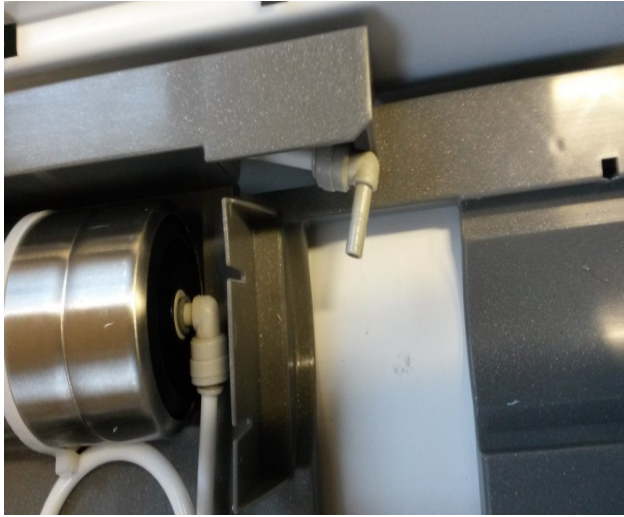

3. Detach the suspension points of the pump. Remove the upper and lower pump fixing plates and the lower spring for later reassembly to the exchange pump. Remove the external pump driver.

4. Loosen the hose connections and cut the ends clean by 20 mm. In order to achieve sufficient assembly length of the hose, move the inlet hose the corresponding distance downwards. This hose is secured in the cover at the position indicated by the arrow above.

5. Attach the fixing plates using the ties.

6. Cut the ties as close to the upper plate as possible.

7. Adjust the lower plate in order to limit the contact between the plate and the wires.

8. Attach the upper and lower springs.

9. Attach the connector on the pump inlet hose prior to assembly of the pump.

10. Connect the hydraulic fittings to the pump and mount it in its intended position. Route the wires according to the image and connect fastons to the piggy back connectors of the inlet valve.