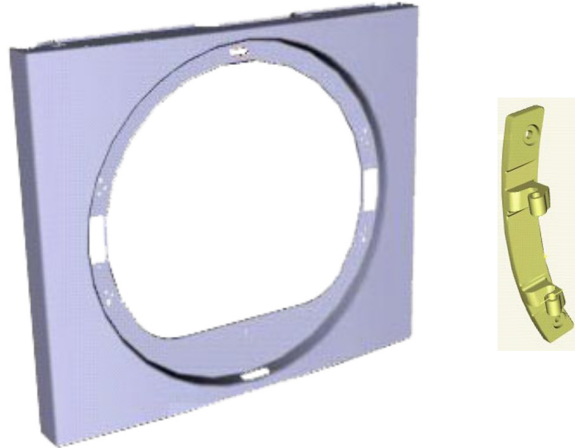

GLASS DOOR HINGE REPLACEMENT

DESCRIPTION:

Due to problem with glass door tilting down door hinge 1366253217 is no longer available. It has been replaced by new door hinge and front panel set.

Attempt to fit new hinge in old front panel will cause deformation of panel.

SOLUTION:

Old door hinge must be replaced by set of new hinge and new front panel.

Old door hinge	Old front panel	New front panel and door hinge Kit
1366253209 1366253217	1367004007	4055344131
	1367004023	
	1367004049	
	1367004056	4055306585
	1367004080	
	1367004320	
	1367004411	
		4055306593
		4055280756

MODELS INVOLVED:

All Tumble Dryers with glass door.

REVISION:

Revision	Date	Description	Author	Approved by - on
03	03/2017	1366253209 added	Krzysztof Łazowski	
02	06/2015	KIT code updated	Krzysztof Łazowski	
01	02/2015	Added old front panels	Krzysztof Łazowski	Marcin Bernacki – 31.03.2015
00	12/2014	Document Creation	Krzysztof Łazowski	Marcin Bernacki – 10.12.2014