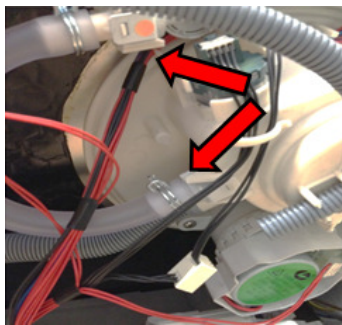

If the pressure sensor is connected to a sump with a hose, the hose needs to be replaced – **part d**