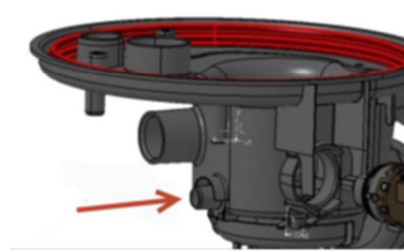

4. Partially unscrew indicated screw (max two turns) on the side, where the air trap will be attached.
Use manual screw driver to do this operation.

5. Insert the gasket (**c1 or c2** - depending on the characteristic of the sump - see details above) into the hole of sump's outlet for pressure sensor.
DO NOT USE ANY LUBRICANT!