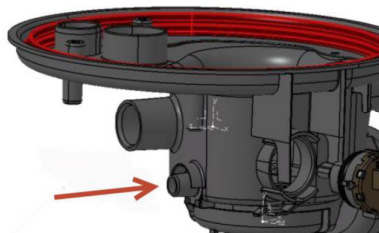

3. Assemble the new pressure sensor and connect the wiring.