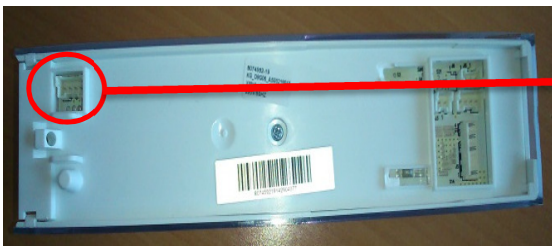

Icing at the freezer fan at CBZF range

DESCRIPTION:

Appliance is noisy or the freezer isn't cooling well, due to the ice accumulation on front of the freezer fan.

SOLUTION:

The reprogramming of the PCB will solve the problem through the modification of defrost routine. For reprogramming service has to use the Sidekick equipment. For details please see the variants table.

Follow the instructions below: