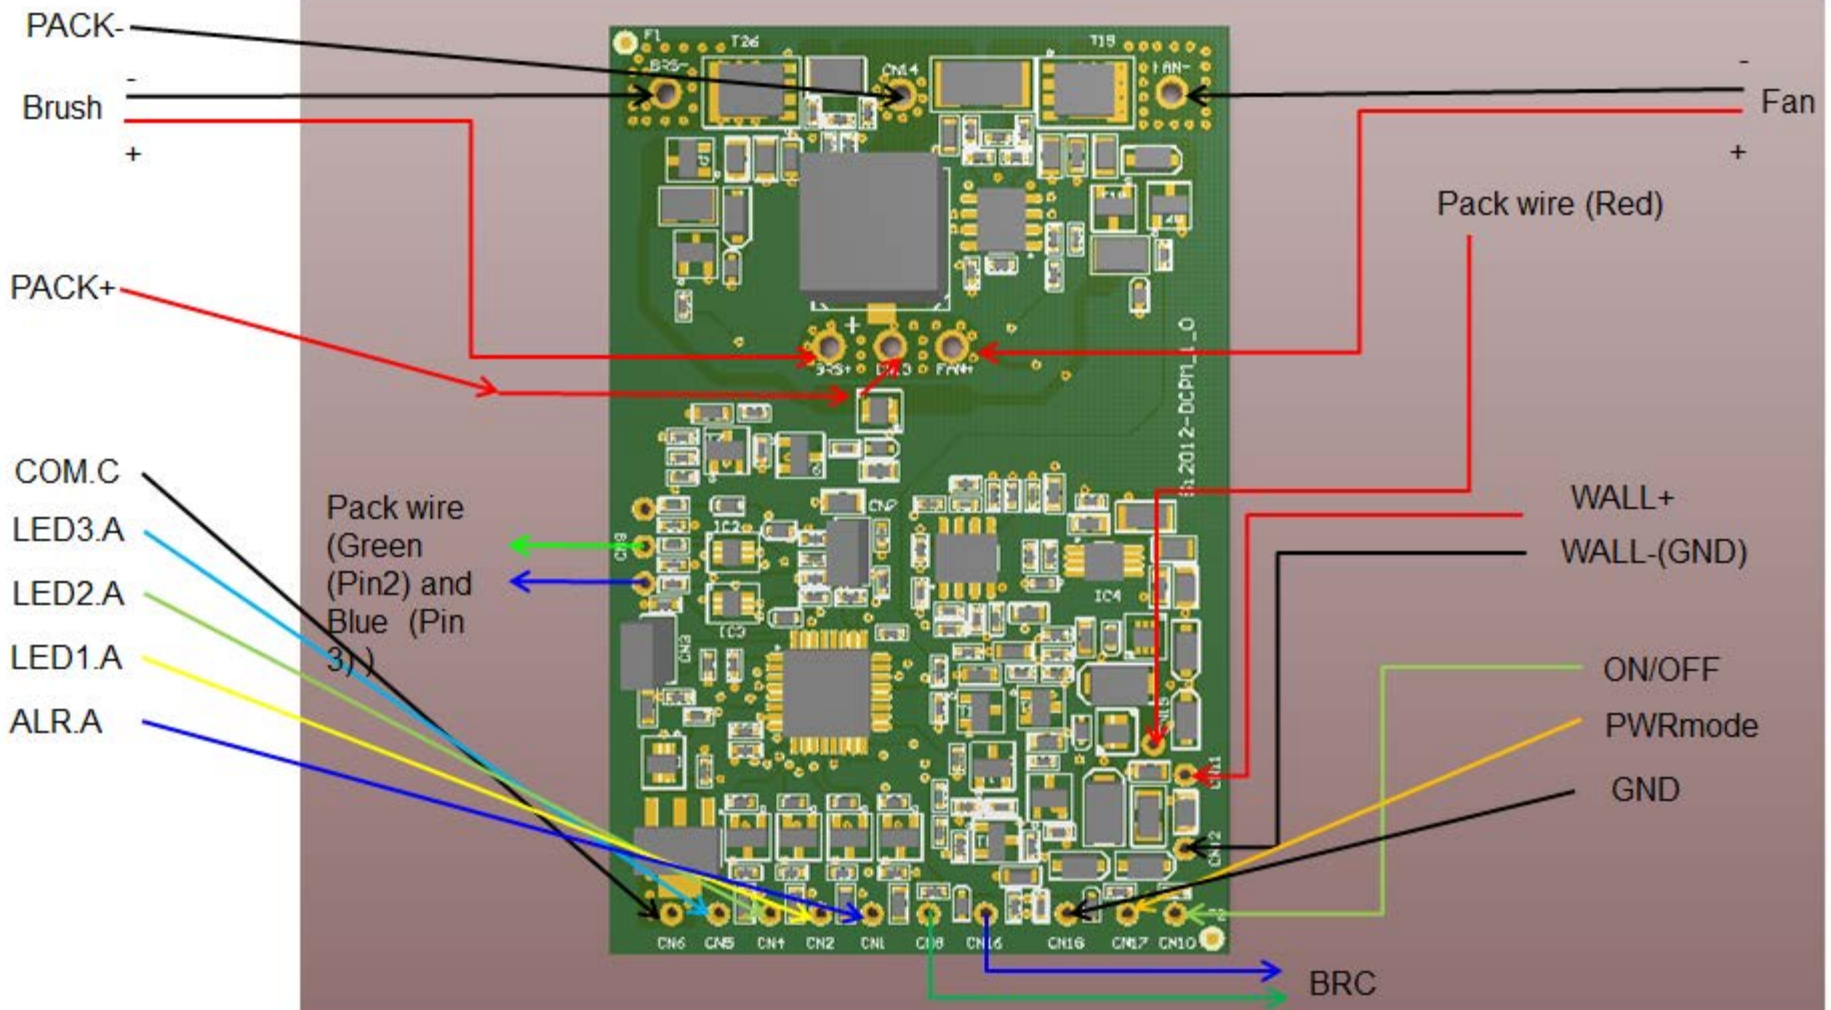

Sirius cost out
Direct current power module
(DCPM)
Connections

25.2V Li-Ion and 24V NiMH versions

FC HUV, 06-2014

Thinking of you
Electrolux

DCPM(Li-ion)

DCPM (NiMH)

Thinking of you

Electrolux