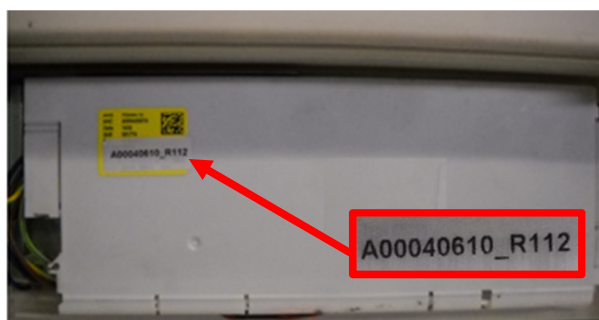

RINSE AID NOT RELEASED, POOR DRYING RESULT IN DOROTEA – GLOBAL HYDRAULIC.

DESCRIPTION:

On some dishwashers it is possible that the customer complains a bad drying result, if he uses the liquid rinse aid filled into the dispenser.
Due to a software mistake, the dispenser does not release the rinse aid in the hot rinse, with a consequence of a poor drying result.
Problem an occur in appliances produced with serial number from 350xxxxx to 406xxxxx.

All the programs are involved with the exception of the:

- Quick 30min
- ECO
- Extra Silent

SOLUTION:

To solve the problem it is necessary to reprogram the Main Board with a new software (R112)

Is possible to distinguish if the dishwashers has been already updated in factory with the new software (R112), from the label applied on the box of the main board positioned on the back of the dishwasher

Software version position

MODELS INVOLVED:

PNC	MODEL	BRAND
911414300	F.66702MOP	AEG
911414301	F.66702WOP	AEG
911414303	F.66602WOP	AEG
911414304	F.65712MOP	AEG
911414305	F.65712WOP	AEG

PNC	MODEL	BRAND
911434321	F.66709VIOP	AEG
911434322	F.97870VIOP	AEG
911436300	F.55600VI1P	AEG
911436303	ZDT16020FA	Zanussi
911436304	F.55602VIOP	AEG