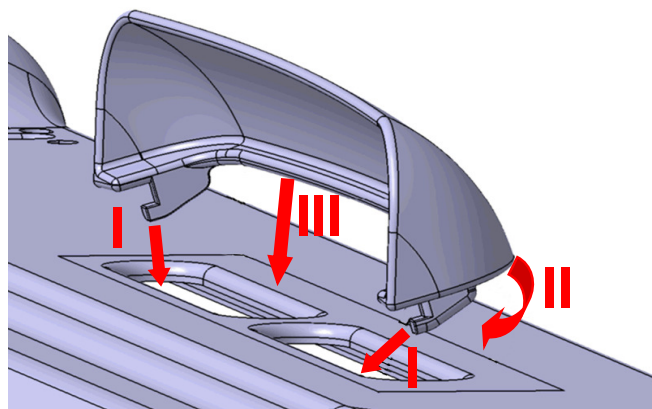

SOLUTION:

It is necessary to redirect the airflow away from the lid to eliminate this effect. To do that some additional parts are needed (provided in a service kit along with a new lid).

1. Place the gasket (A) under the hob, on rear top edge of the chimney (spare part number 140001310022).