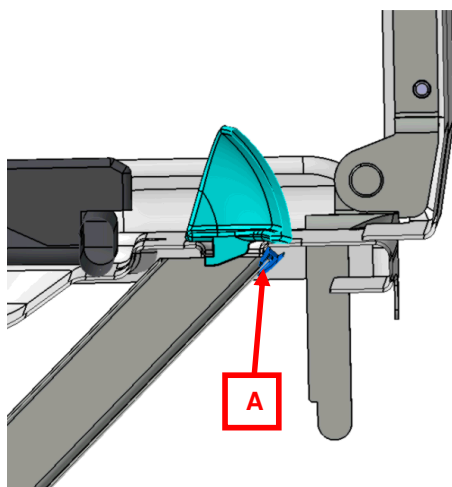

Hob lid turns yellow after prolonged operation

DESCRIPTION:

Hot air coming out of the ventilation channel of the free standing cookers may cause discoloration of the hob lid. As a result, a yellow area starts appearing on the part. Please conduct below operation only if problem arises.

SOLUTION:

It is necessary to redirect the airflow away from the lid to eliminate this effect. To do that some additional parts are needed (provided in a service kit along with a new lid).

1. Place the gasket (A) under the hob, on rear top edge of the chimney (spare part number 140001310022).

2. Place the hooks of the exhaust deflector (spare part 8084372013) under the front edge of the exhaust holes (step I).
3. Lock the part by pushing the back edge of the deflector downwards (steps II and III).
4. Replace the hob lid.