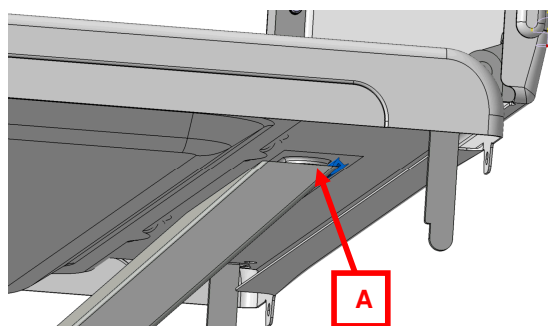

SOLUTION:

It is necessary to redirect the airflow away from the lid to eliminate this effect. To do that some additional parts are needed (provided in a service kit along with a new lid).

1. Place the gasket (A) under the hob, on rear top edge of the chimney (spare part number 140001310022).