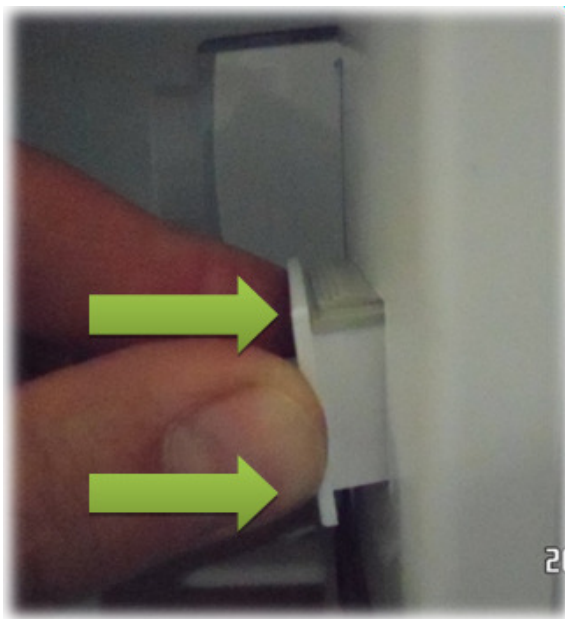

FRIDGE DOOR BLOCKED AFTER DOOR REVERSING; DOOR SHELF BROKEN.**DESCRIPTION:**

In some models due incompatible light switch shape fridge door might collide with butter shelf. Problem occurs after door reversing procedure.

Switch shape that can cause problems.

Shape of switch that will not cause problems.

To change the switch follow below instructions:

1. If it is not possible to open door because of door shelf catching on light switch, get about 5pcs of paper and push them between shelf and switch. This way door can be opened without any damage to shelf.

2. Insert flat screwdriver or other similat tool under bottom part of switch.

3. Gently lever bottom part of switch from cabinet.

4. Lever the upper part of switch.

5. Take out the switch from the cabinet.

6. Replace the switch with new one.

7. Insert new switch into hole in cabinet.

SPARE PART NUMBER:

| New spare part code | Description |
|---------------------|---------------|
| 2263121069 | Switch, light |