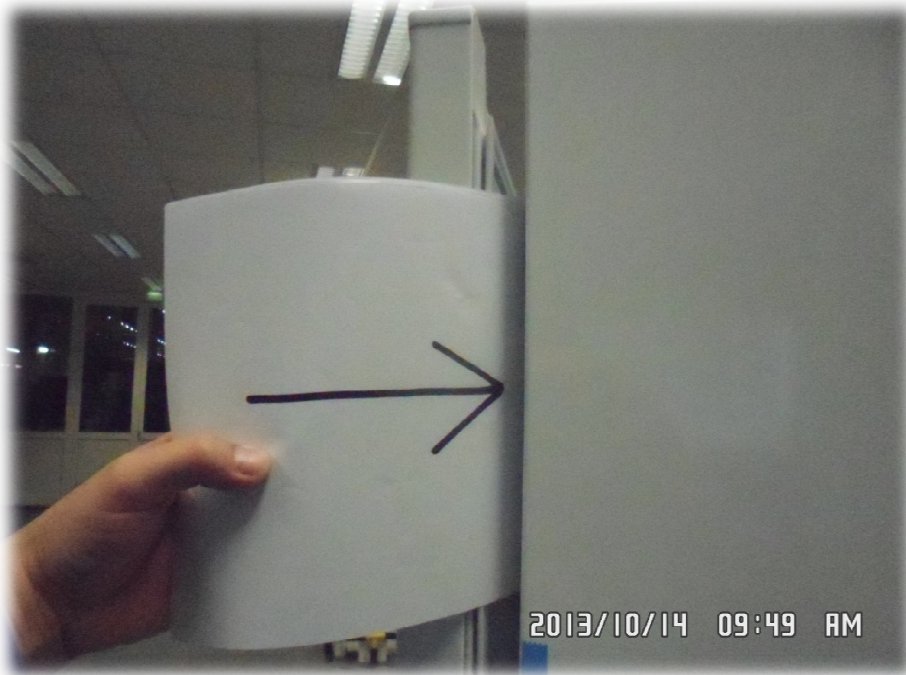

FRIDGE DOOR BLOCKED AFTER DOOR REVERSING; DOOR SHELF BROKEN.**DESCRIPTION:**

In some models due incompatible light switch shape fridge door might collide with butter shelf. Problem occurs after door reversing procedure.

This might lead to complete blockage of fridge door and shelf being damaged.

Problem can occur in all appliances with serial number from 3375xxxx up to 338xxxxx.

SOLUTION:

To solve this problem it is necessary to exchange the light switch.

Switch shape that can cause problems.

Shape of switch that will not cause problems.

To change the switch follow below instructions:

1. If it is not possible to open door because of door shelf catching on light switch, get about 5pcs of paper and push them between shelf and switch. This way door can be opened without any damage to shelf.

2. Insert flat screwdriver or other similat tool under bottom part of switch.

3. Gently lever bottom part of switch from cabinet.

4. Lever the upper part of switch.

5. Take out the switch from the cabinet.