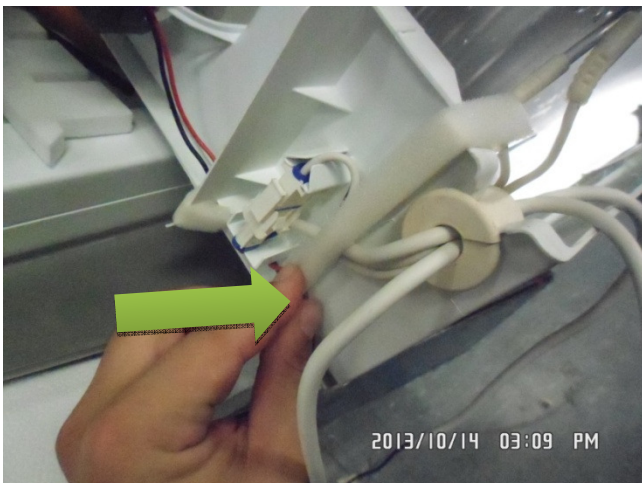

10. Remove white adhesive tape.

11. Remove EPS insulation.

12. Remove side insulation from evaporator battery.

13. Cut off cable clamps.
IMPORTANT: Be careful not to damage wires.

14. Unplug connectors as shown on pictures above.
IMPORTANT: Connect brown+blue wires from thermal cut-out to white+black wires from defrost heater.

15. Pull out the rubber ring from hole.

16. Remove faulty thermal cut-out.

16. Insert new thermal cut-out and put rubber ring back into hole.

17. Plug in the connectors.

18. Place the connectors back into the connector holder.

19. Adjust the cables and push back the sponge.

20. Place the new thermal cut-out onto the evaporator tube.

21. Adjust the wires (pull out few mm if needed).

22. Insert cables into cable channel.

23. Put back side EPS insulation.