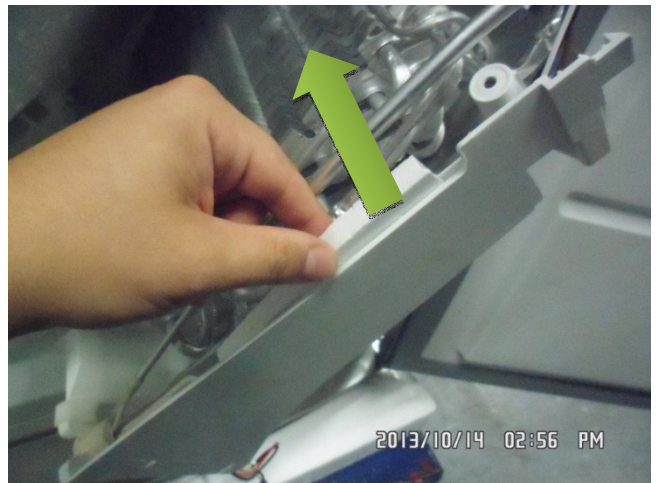

SOLUTION:

Defrost problem can be solved by replacing thermal cut-out:

1. Remove all boxes and shelves from freezer compartment.

2. Unscrew air duct cover.

3. Remove air duct cover.

4. Unscrew and remove evaporator grid.

5. Remove evaporator battery fixing screws.

6. Disconnect evaporator battery from appliance.

7. Pull the evaporator battery away from back wall.

8. Bend the back side of evaporator battery down.

9. Turn the left side of evaporator battery to front and right side.

10. Remove white adhesive tape.

11. Remove EPS insulation.

12. Remove side insulation from evaporator battery.

13. Cut off cable clamps.
IMPORTANT: Be careful not to damage wires.

14. Unplug connectors as shown on pictures above.
IMPORTANT: Connect brown+blue wires from thermal cut-out to white+black wires from defrost heater.

15. Pull out the rubber ring from hole.

16. Remove faulty thermal cut-out.

16. Insert new thermal cut-out and put rubber ring back into hole.

17. Plug in the connectors.

18. Place the connectors back into the connector holder.