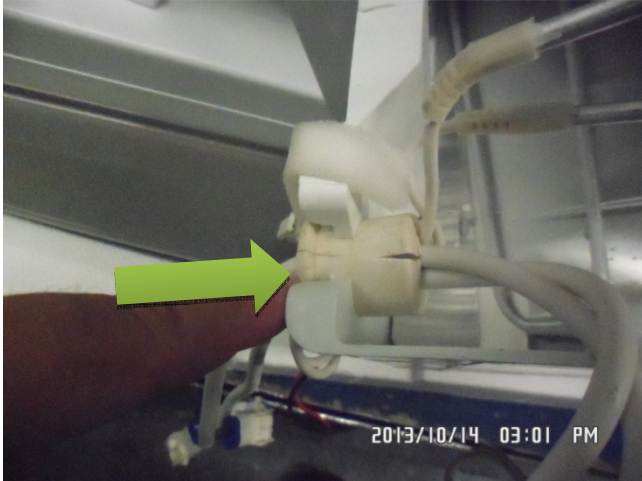

5. Remove evaporator battery fixing screws.

6. Disconnect evaporator battery from appliance.

7. Pull the evaporator battery away from back wall.

8. Bend the back side of evaporator battery down.

9. Turn the left side of evaporator battery to front and right side.

10. Remove white adhesive tape.

11. Remove EPS insulation.

12. Remove side insulation from evaporator battery.

13. Cut off cable clamps.
IMPORTANT: Be careful not to damage wires.

14. Unplug connectors as shown on pictures above.
IMPORTANT: Connect brown+blue wires from thermal cut-out to white+black wires from defrost heater.

15. Pull out the rubber ring from hole.

16. Remove faulty thermal cut-out.

16. Insert new thermal cut-out and put rubber ring back into hole.

17. Plug in the connectors.

18. Place the connectors back into the connector holder.

19. Adjust the cables and push back the sponge.

20. Place the new thermal cut-out onto the evaporator tube.

21. Adjust the wires (pull out few mm if needed).

22. Insert cables into cable channel.

23. Put back side EPS insulation.