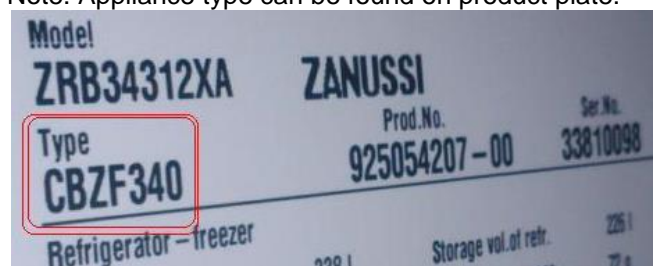

2. Draw cutting lines below marked height.

Appliance type	Distance from top of appliance
CBZ/CBZF 310	650mm
CBZ/CBZF 340	700mm
CBZ/CBZF 380	800mm

Note: Appliance type can be found on product plate: