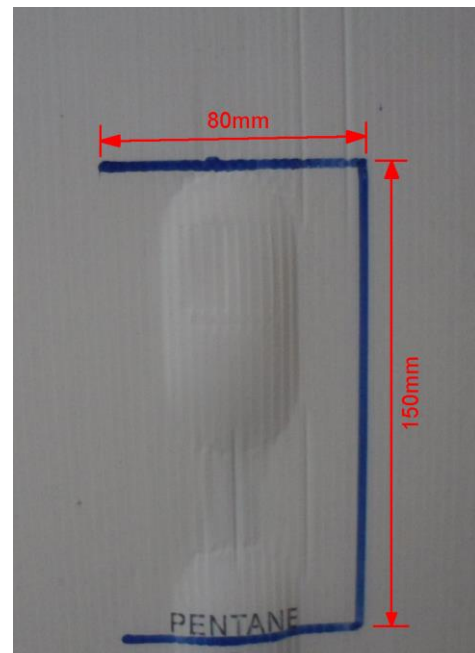

DRAIN TUBES BLOCKED WITH ICE IN FRIDGE SECTION

DESCRIPTION:

Condensed water is not draining or is spilling over defrost channel. It is caused by ice formed in drain hose.

SOLUTION:

To solve the problem follow below instructions.

1. Mark corrugated material in the back of appliance on indicated height.

2. Draw cutting lines below marked height.

Appliance type	Distance from top of appliance
CBZ/CBZF 310	650mm
CBZ/CBZF 340	700mm
CBZ/CBZF 380	800mm

Note: Appliance type can be found on product plate:

3. Cut corrugated material following markings and bend out to the uncut side.

4. Remove foam from around the drain hose.
Note: Be careful not to damage inner liner.

Appliance type	Approximate hose length
CBZ 310	810mm
CBZ 340	910mm
CBZF 310	810mm
CBZF 340	900mm
CBZF 345	925mm
CBZF 380	900mm

The new drain hose should now be securely fixed on the back of appliance and corrugated material fixed and sealed neatly with adhesive tape. Good adhesion is important not only to be aesthetically pleasing but also to prevent moisture from dampening the panel.