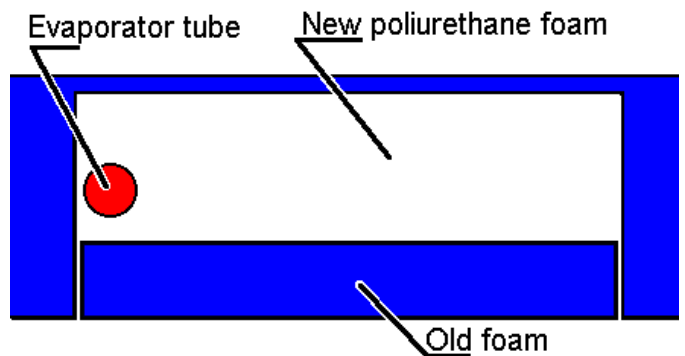

ICE BUILDING IN COMBI BOTTOM FRIDGE COMPARTMENT

DESCRIPTION:

Ice is building up because of the fridge evaporator tubes are too close to the inner liner.

SOLUTION:

Follow the below instructions to bend the fridge evaporator:

3. Cut the foam 4,5 cm deep and split the length to 4 parts.

4. Take out the cutted foam with a big screw driver or other hand tool. Clean the tubes from the foam.

5. Please be sure the foam removing process does not cause damage to the inner liner!

6. Pull back the fridge evaporator tubes from the inner liner until the distance is 3-4 cm.

7. Before you put back the removed foam parts cut them 2-4 cm for better binding with new foam.

8. Place the foam parts to the cabinet back (close to corrugated material). Before placing the last part you have to fill up the space between inner liner and foam parts with polyurethane foam (PO)