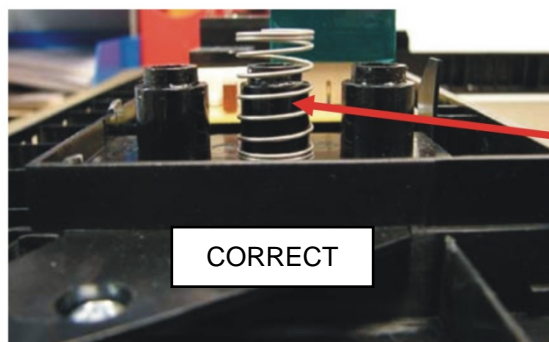

Phenomenon: Examples of these descriptions are as follows: -

1. Fuse blown or keeps blowing fuses.
2. Microwave not working when door is closed.
3. No entry possible on the keypad/buttons, or unable to programme microwave.
4. Turntable rotating and the light is on but no microwave heating.
5. Lamp blown.

Cause: An incomplete or marginal operation of one or more of the three micro switches that are activated by the latch heads when the door is closed.

Field Action: In the cases where the lamp or a fuse has blown then these will of course need replacing but the reason for their failure should be identified.

In such cases, before a circuit board is replaced, the operation of the micro switches should be checked for correct operation. This should be carried out without the front frame (fascia) removed. The outer wrap must be removed so the micro switch operation can be observed and to give access for adjustment.

The one screw on the latch hook can be used to make any adjustments needed to ensure that the latch heads will drop into place to operate the three micro switches (monitored latch switch, monitor switch and the stop switch) correctly. Please refer to Service Manual.

Any marginal or no operation of these switches can cause the faults described above.

Additional Checks:

A) Confirmation of the open button spring (Part No – MSPRCA045WREO – 50280587002)

The spring must sit fully onto the centre post of the open button. Ensure the top of the spring is sitting above the post as shown.