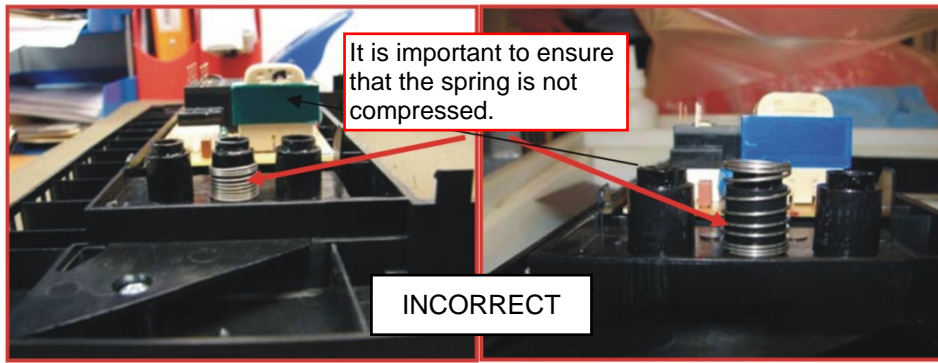

In such cases, before a circuit board is replaced, the operation of the micro switches should be checked for correct operation. This should be carried out without the front frame (fascia) removed. The outer wrap must be removed so the micro switch operation can be observed and to give access for adjustment.

The one screw on the latch hook can be used to make any adjustments needed to ensure that the latch heads will drop into place to operate the three micro switches (monitored latch switch, monitor switch and the stop switch) correctly. Please refer to Service Manual.

Any marginal or no operation of these switches can cause the faults described above.

Additional Checks:

A) Confirmation of the open button spring (Part No – MSPRCA045WREO – 50280587002)

The spring must sit fully onto the centre post of the open button. Ensure the top of the spring is sitting above the post as shown.