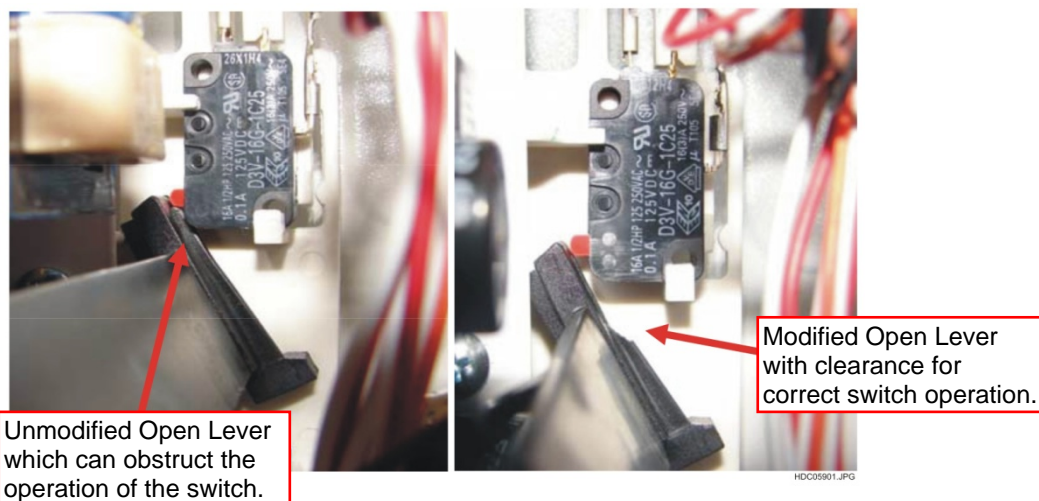

B) Open Lever Operation - (Part No MELVPA002URF2 – 405517311/8).

In some cases it has been found that the open lever can obstruct the operation of the switch plunger, see the picture on the left below. The moulded rib on the upper side of the open lever may interfere with the switch operation.

To avoid non-operation of the switch it recommended that the open lever is modified. Using a sharp knife or wire cutters remove the rib section shown in the picture on the right below.