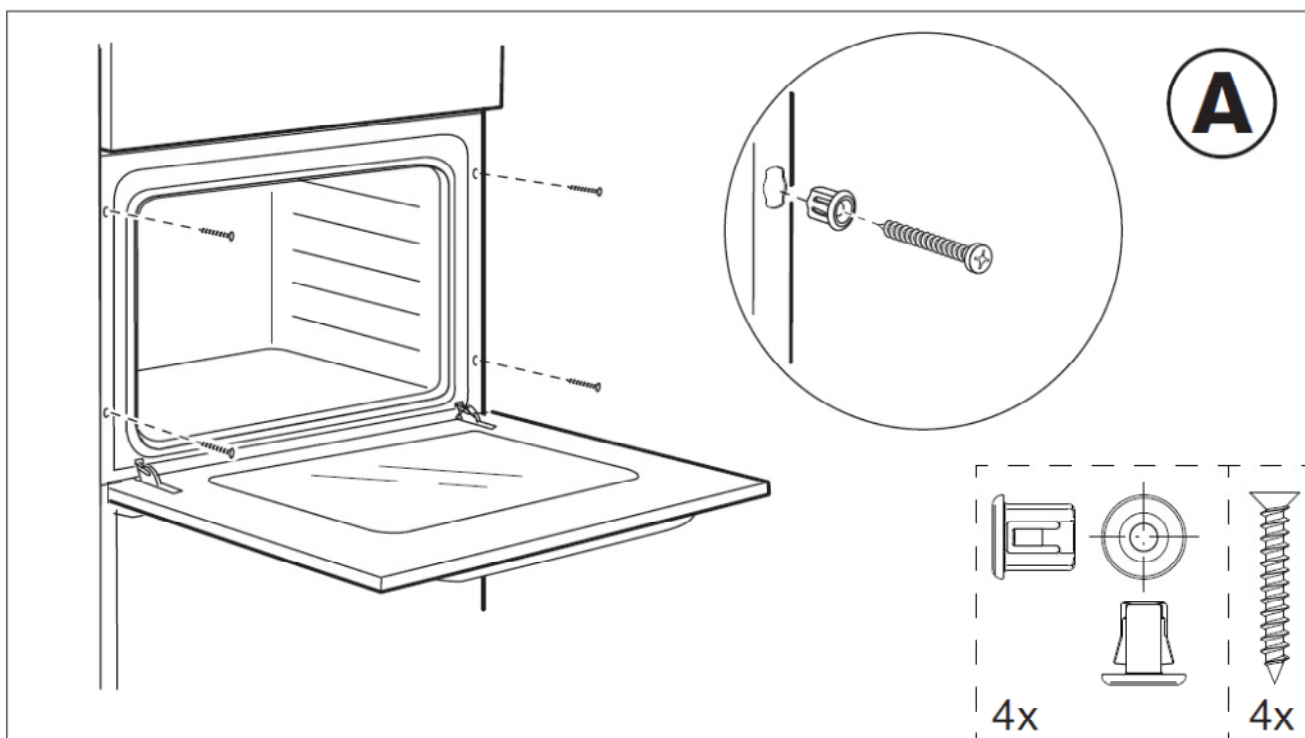

New front frames for build-in installation

DESCRIPTION:

All appliances from Sputnik platform have been designed with new solution for build-in mounting in furniture.
The modification will be introduced for mentioned products in week 31 of 2012 (serial numbers starting from 231XXXXX).

OLD SOLUTION:

To mount appliances with old solution one should use spare parts :

- 4x Screws wood   part number: 3543208015
- 4x Spacers   part number: 3558031013

Kit consisting of mentioned parts has part number: 50293036005