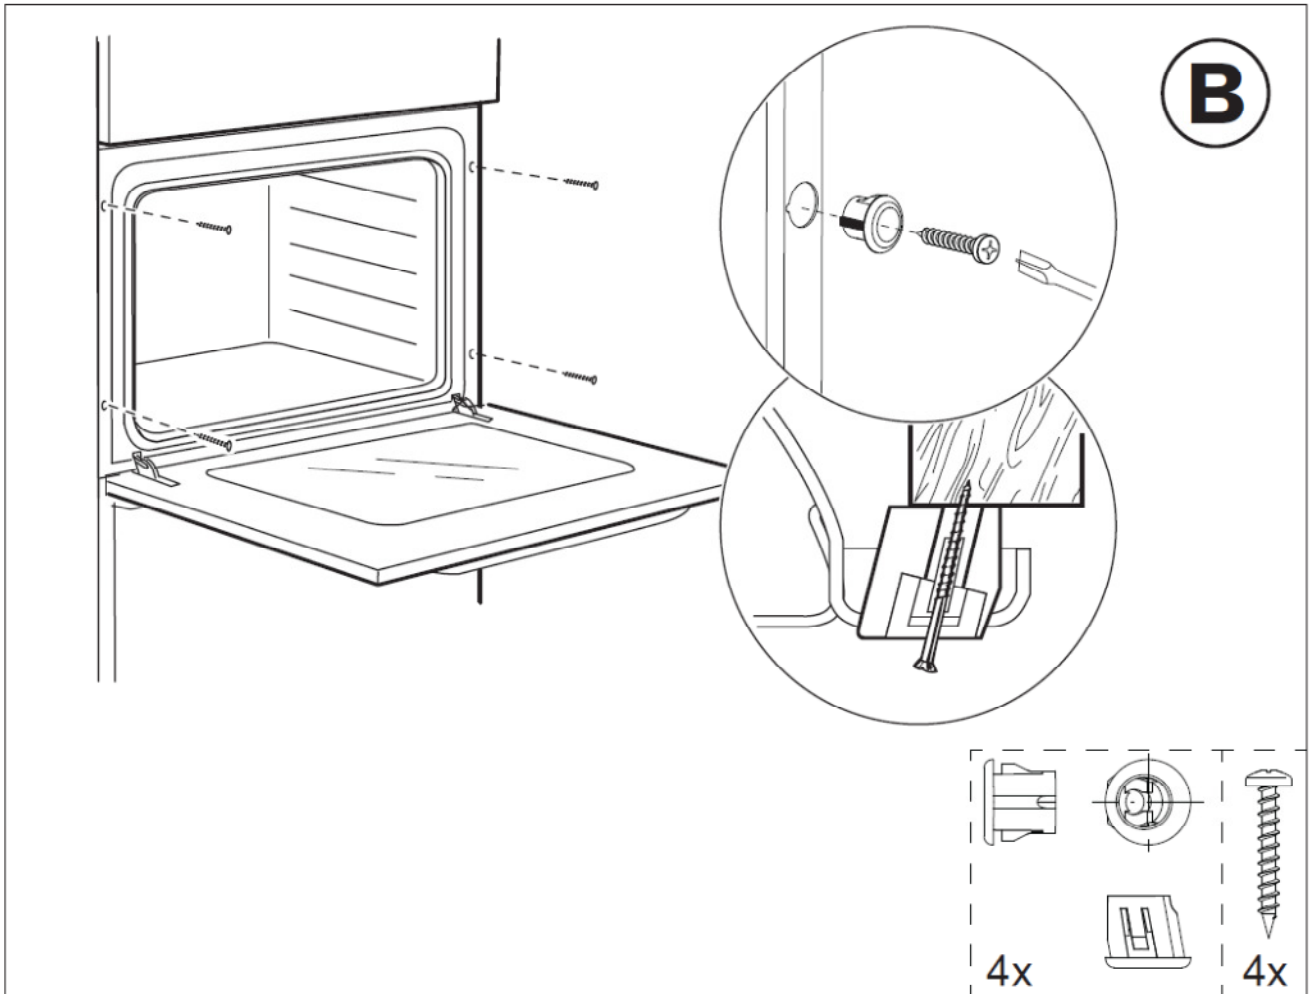

NEW SOLUTION:

To mount appliances with new solution one should use spare parts :

- 4x Screws wood   part number: 3543300010 (4x25 mm)
- 4x Spacers   part number: 3396885018

Kit consisting of mentioned parts has part number: 4055218657