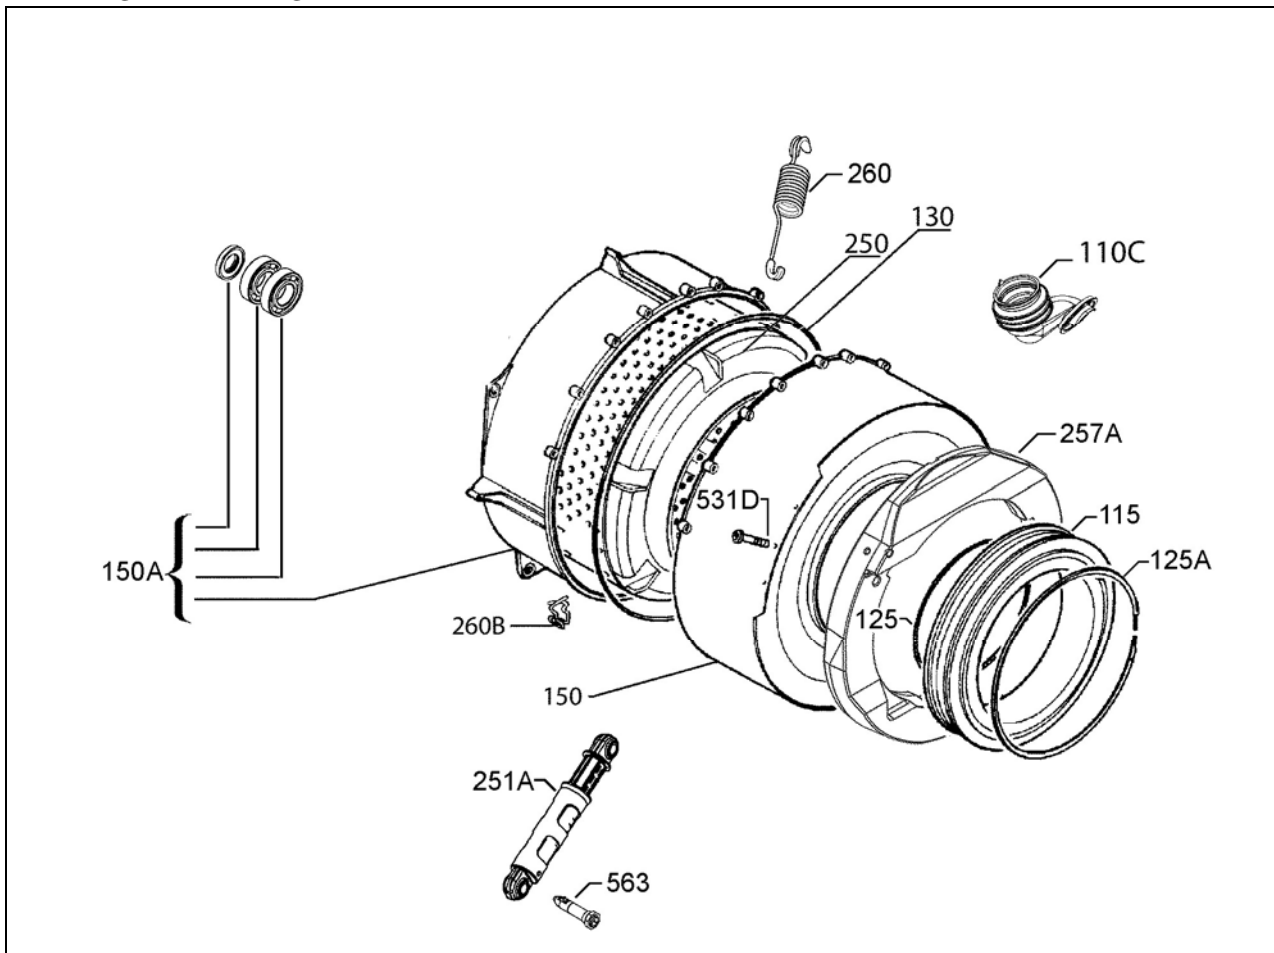

Washing Group Replacement

DESCRIPTION:

Welded washing group **1268576418** is no longer available; it has been replaced by an assembly kit number **4055173779**

SOLUTION:

In case of exchange, the following components need to be replaced:

SPARE PARTS:

Kit 4055173779 contains of:

Position	Spare part description	Spare part number	Quantity
110C	Hose bend, water inlet compartment	110872200	1
115	Rubber bellow, porthole	13200410	1
125	Fixing spring, rubber bellow, tub	13200240	1
130	Gasket, shell, tub	12401590	1
150	Shell, front, tub, G20/G21	124965747	1
150A	Assembly, shell, back	132683270	1
250	Drum assembly G20 1200/1350 R"	132651900	1
251A	Shock absorber	132255301	2
257A	Front counterweight.13.5KG GREEN	110847950	1
260	MUELL.SUS.GRUPO (G19-G20)	126063351	2
260B	Heating element spring	124782510	1
125A	Glass, porthole	132224500	1
531B	Screw, shell, tub	132229010	17
531D	Counterweight screw 8X47	132658901	5
563	Bolt, cushion	126053400	4