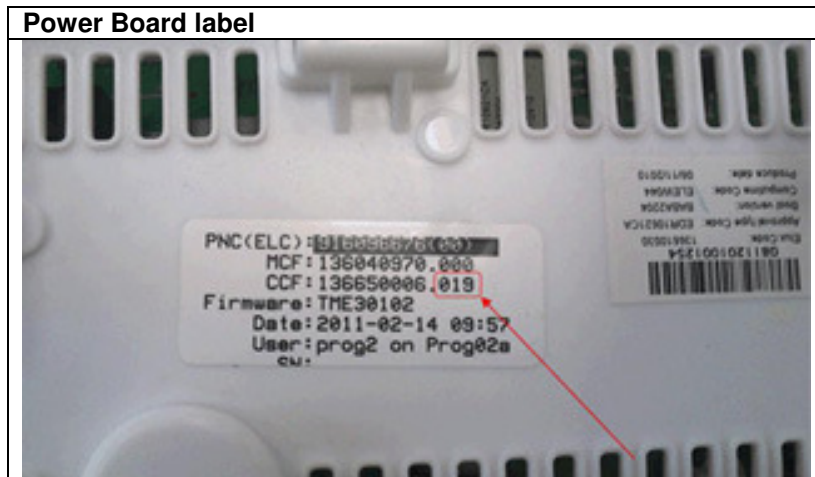

CCF REVISION CHANGE.

DESCRIPTION:

Poor drying performance of Tumble Dryer observed. Laundry not well dried even at "Cupboard dry" or when small quantity is loaded.

SOLUTION:

Software update shall be made by service. Current version of software can be found on label on Power Board.