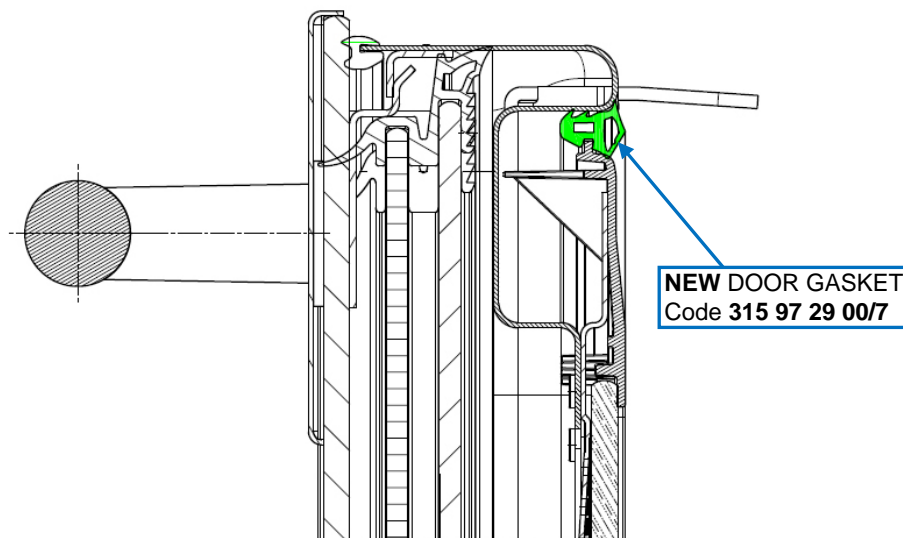

- Problem:** During microwave operation, the appliance switches off or can't be started.
- Reason:** The micro switches behind the front frame are not switched steadily
- Cause:**
- a) Door gasket too high (dimensional)
  - b) Adjustment of door switch not aligned
- Line of action:**
- 1. Move door switch completely into direction to the door and fix it with the new T25 M4x8 screw (Spare Code **315 96 21 00/6**).
  - 2. Insert new door gasket (Spare Code **315 97 29 00/7**).
  - 3. When performing the functional test, the appliance must remain in operation until the gap between door and front frame exceeds 0.5mm.
- Built in situation:** Cross section through the door (door handle on the left) the rectangular gap is filled with the plastic door cover both spikes are pressed against the enamelled door frame.

Fig. 1

**Factory :** New door gasket in use from serial No **201 30084**

**Report :** Report as failure code **244 / 17**