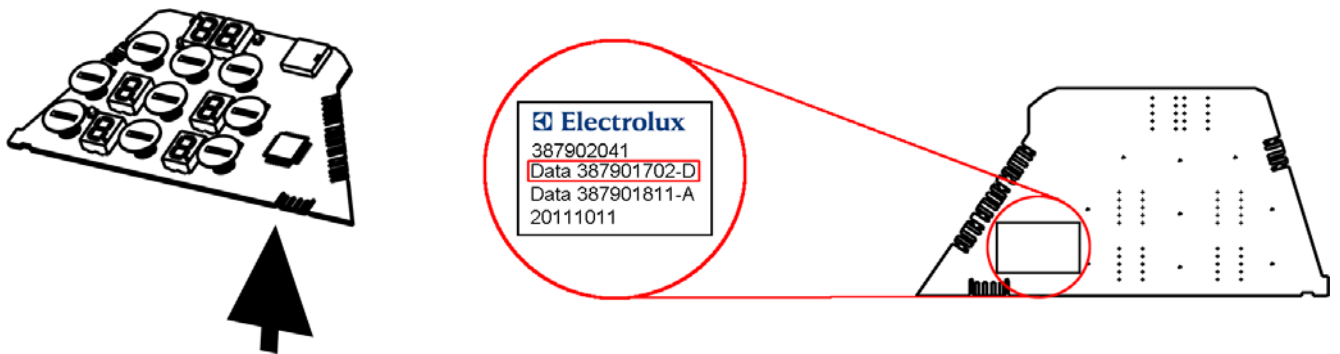

NEW CHILD LOCK FUNCTION IN CRISS X USER INTERFACE

DESCRIPTION:

In currently active Criss X user interface boards, it is very easy to accidentally activate the child lock function. Because of that, there will be a change of software. As a result, child lock function will be activated and deactivated differently. This change is done on all boards with firmware **387901702-D** and higher. Refer to picture below on how to find the firmware version. This information is not relevant for all appliances which already run firmware 387901702-D or higher

Placement of software label

SOLUTION

IMPORTANT: After exchange of the user interface, instruct customer on new child lock activation/deactivation procedures

To activate the child safety device

- The appliance is deactivated.
- Touch  for 4 seconds until the symbol  flashes.
- Touch  when symbol  flashes, the symbol  comes on for 4 seconds.

- Activate the cooking zone. The symbol  comes on. Touch  until symbol  comes on.
- Set the heat setting from position  in less than 4 seconds. You can operate the hob.
- The child safety operates after you deactivate the appliance.