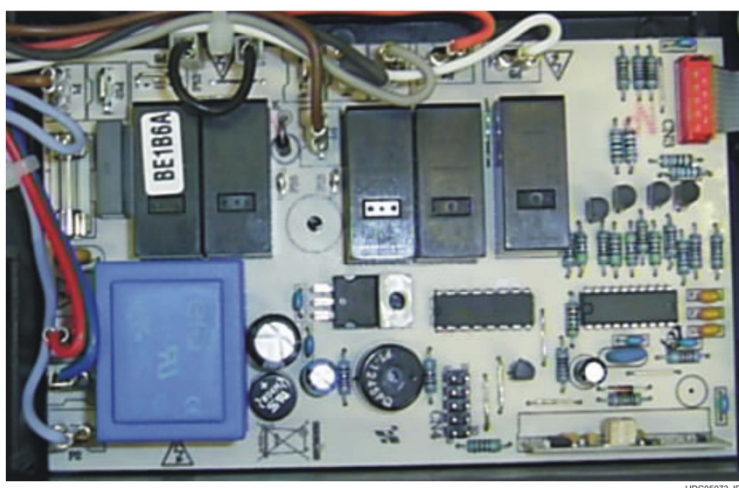

SERVICE SOLUTION FOR INSTALLED HOOD:

- 1) Disassemble the horizontal panels of cooker hood and take out the grease filter.
- 2) Take out the plastic cover of PCB present behind the grease filter.
- 3) If there is the old version of control PCB in CEM material (Fig. 1), replace the PCB with new version in FR4 (Fig. 2)

Fig. 1

Fig. 2

- 4) Reassemble the hood.
- 5) If the end customer uses the Remote Control, replace the old version of RC (Fig. 3) with the new one (Fig. 4)

OLD REMOTE CONTROL

**NEW REMOTE CONTROL RM7000
CODE 405 50 35-91/1**