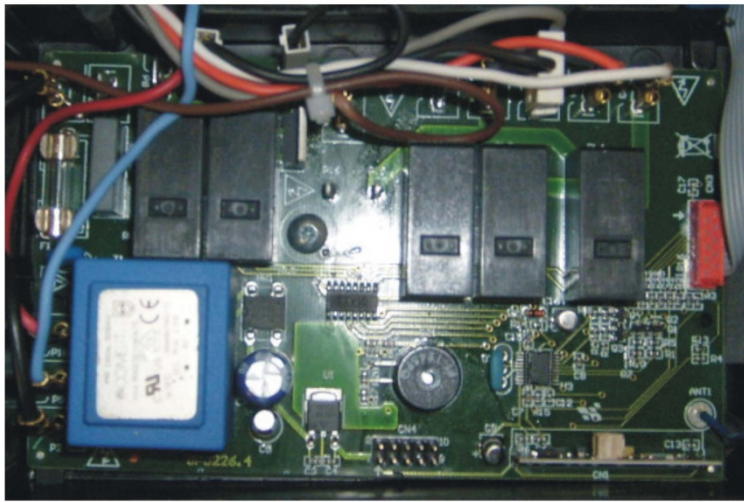

SERVICE SOLUTION FOR INSTALLED HOOD:

- 1) Disassemble the horizontal panels of cooker hood and take out the grease filter.
- 2) Take out the plastic cover of PCB present behind the grease filter.
- 3) If there is the old version of control PCB in CEM material (Fig. 1), replace the PCB with new version in FR4 (Fig. 2)

Fig. 1

Fig. 2

- 4) Reassemble the hood.
- 5) If the end customer uses the Remote Control, replace the old version of RC (Fig. 3) with the new one (Fig. 4)

OLD REMOTE CONTROL

**NEW REMOTE CONTROL RM7000
CODE 405 50 35-91/1**