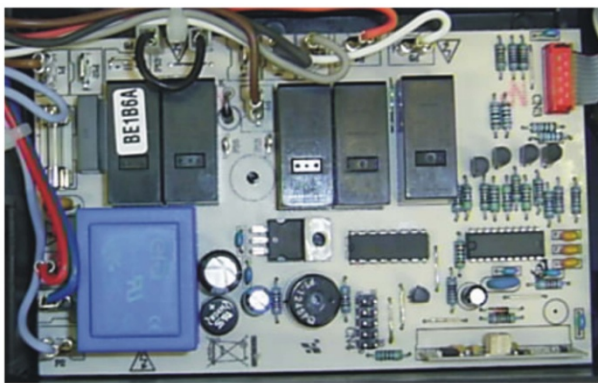

**OLD ELECTRONIC PCB
(SEE TABLE OF MODELS)**

**NEW ELECTRONIC PCB
(SEE TABLE OF MODELS)**

Fig. 5