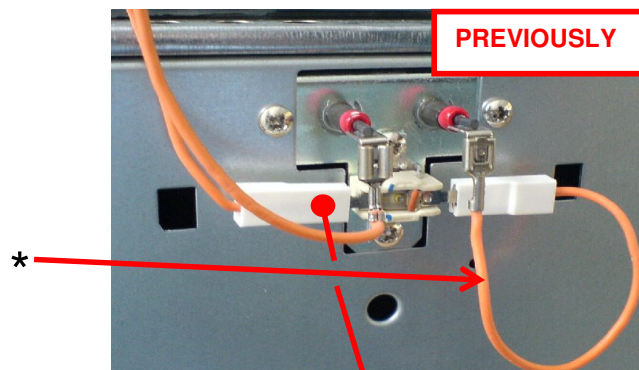

NEW DRAWER HEATER

Concerns:

Built-in 55cm oven with warmer drawer from Schwanden production 1997 - 2010 up to and including serial no. 0 25

Problem:

Plates do not get warm enough / does not heat up enough.

Reason:

Large temperature fluctuation of warmer drawer due to slow regulation by the temperature switch. temperature switch

Factory measure:

- From serial no. 0 26 old warmer drawer 400V-480W, ET-Nr. 387 13 22-01 / 6 replaced by the new warmer drawer 400V-350W, ET-Nr. 5610855289 (inc. service information. Warmer identical in construction to the previous 480W version. Distinguishing feature: 480W with RED ceramic bead, new 350W with ORANGE bead).
- 55°C temperature switch no longer necessary.

Customer service measure:

Modify units up to and including serial no. 0 26 as follows:

- Exchange warmer drawer (new 350W)
- Remove 55°C temperature switch.
- Remove the wire between the temperature switch and warmer drawer. (*)
- Error code 118 / 28

Recommendation to the customer:

When loading with stack of 4 plates:
→ Warming time 30 - 35 mins.

When loading with stack of more than 4 plates:
→ After warming time of 30 – 35 mins. swap the plates around and warm for a further 10 – 15 mins.