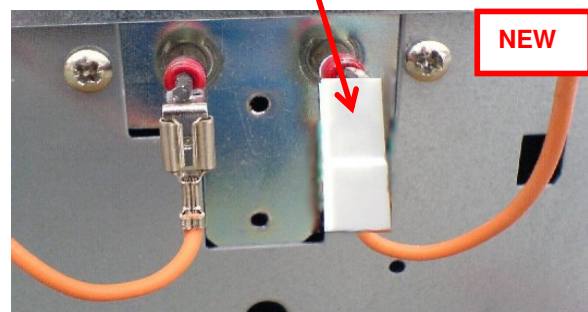

NEW DRAWER HEATER

Concerns:

Built-in 55cm oven with warmer drawer from Schwanden production 1997 - 2010 up to and including serial no. 0 25

Problem:

Plates do not get warm enough / does not heat up enough.

Reason:

Large temperature fluctuation of warmer drawer due to slow regulation by the temperature switch. temperature switch

Factory measure:

- From serial no. 0 26 old warmer drawer 400V-480W, ET-Nr. 387 13 22-01 / 6 replaced by the new warmer drawer 400V-350W, ET-Nr. 5610855289 (inc. service information. Warmer identical in construction to the previous 480W version. Distinguishing feature: 480W with RED ceramic bead, new 350W with ORANGE bead).
- 55°C temperature switch no longer necessary.

Customer service measure:

Modify units up to and including serial no. 0 26 as follows:

- Exchange warmer drawer (new 350W)
- Remove 55°C temperature switch.
- Remove the wire between the temperature switch and warmer drawer. (*)
- Error code 118 / 28

Recommendation to the customer:

When loading with stack of 4 plates:
→ Warming time 30 - 35 mins.

When loading with stack of more than 4 plates:
→ After warming time of 30 – 35 mins. swap the plates around and warm for a further 10 – 15 mins.