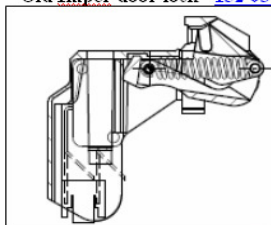

New Global Door Lock [1113150104](#)

Old Imper door lock [152 637 7088](#)

The global door lock is being introduced to improve performance compared to the old door lock:

- more robust mechanically
- if door lock has switched to closed position while door is open, the global door lock will still close and recover the situation (“self-healing”)
- Pull-in forces are maintained for a longer distance, therefore allowing bigger tolerance with latch position