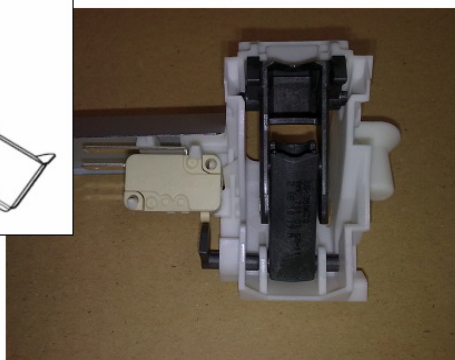

DOOR LOCK

DESCRIPTION:

In the dishwashers produced in PLV Zarow factory will be gradually introduced a new door lock, called „Global Door Lock“, Global since same concept is used also in North America. This introduction has started in 26 week 2009 and will be finished by End of 2010.

New Global Door Lock [1113150104](#)

Old Imper door lock [152 637 7088](#)

The global door lock is being introduced to improve performance compared to the old door lock:

- more robust mechanically
- if door lock has switched to closed position while door is open, the global door lock will still close and recover the situation (“self-healing”)
- Pull-in forces are maintained for a longer distance, therefore allowing bigger tolerance with latch position

The old and new door locks are functionally fully interchangeable, however, due to slight dimensional differences, the new door lock is not yet fitting into all control panels and therefore adjustments to some control panels are being finalized until End of 2010.