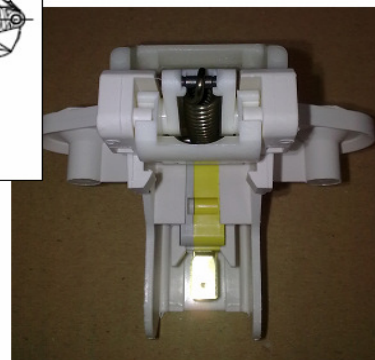

DOOR LOCK

DESCRIPTION:

In the dishwashers produced in PLV Zarow factory will be gradually introduced a new door lock, called „Global Door Lock“, Global since same concept is used also in North America. This introduction has started in 26 week 2009 and will be finished by End of 2010.

New Global Door Lock [1113150104](#)

Old Imper door lock [152 637 7088](#)

The global door lock is being introduced to improve performance compared to the old door lock:

- more robust mechanically
- if door lock has switched to closed position while door is open, the global door lock will still close and recover the situation (“self-healing”)
- Pull-in forces are maintained for a longer distance, therefore allowing bigger tolerance with latch position