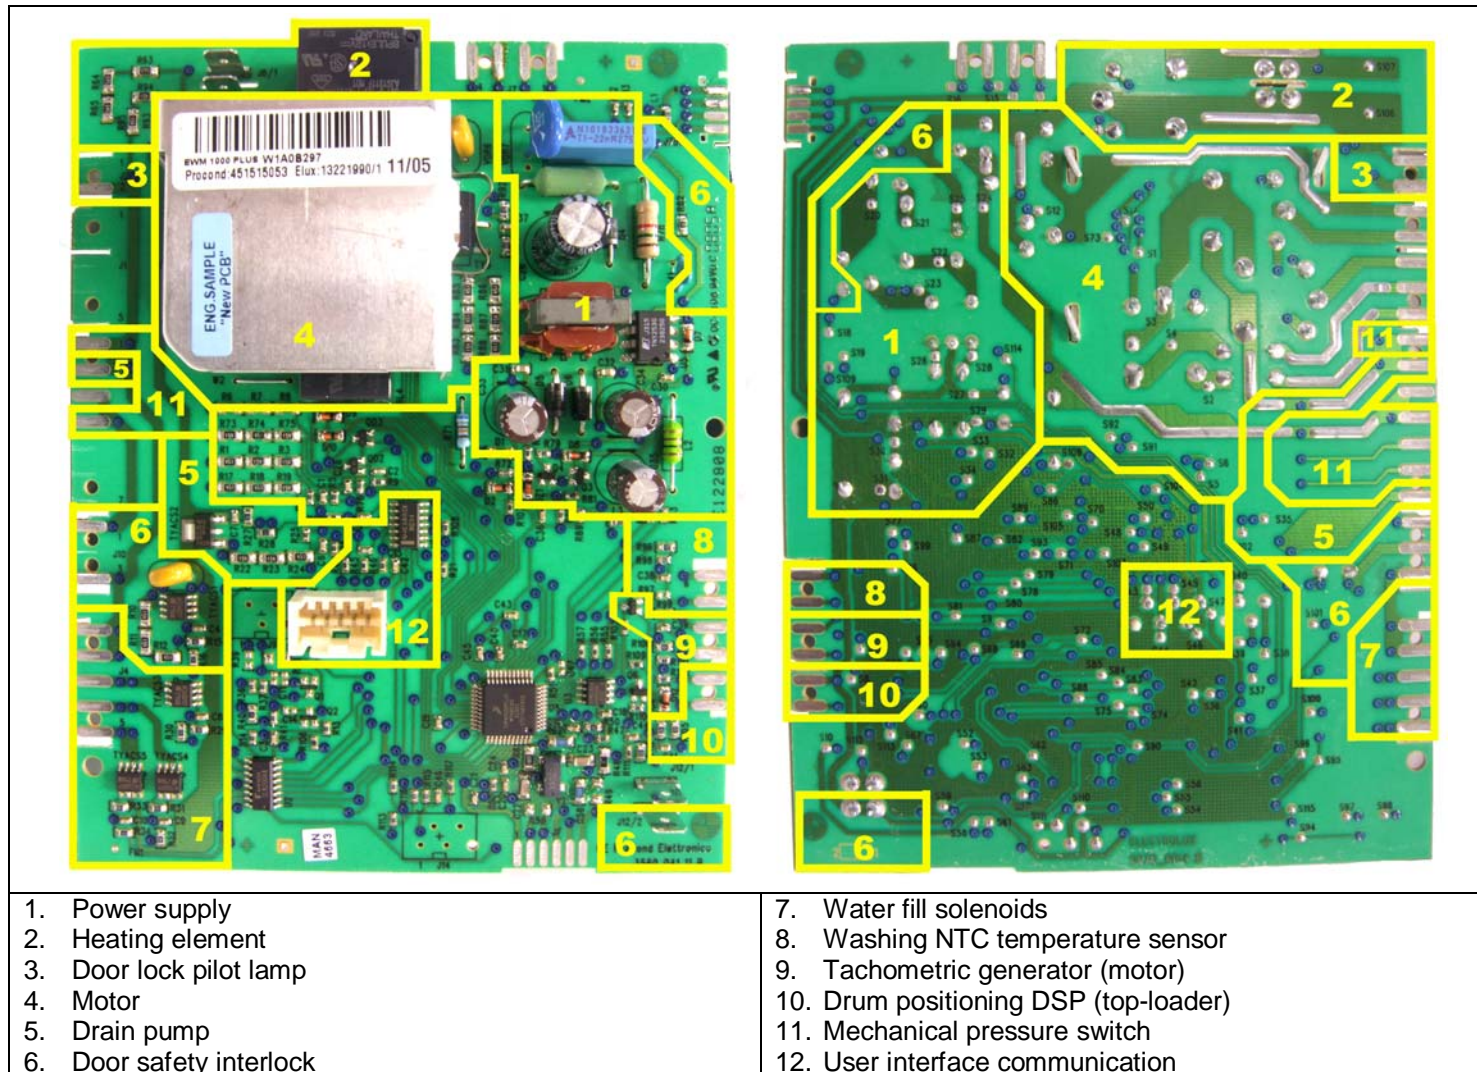

2.16 Burning on the circuit board EWM1000plus

In case of burning on the main circuit board, check that the problem is not caused by another electrical component (short-circuits, poor insulation, water leakage). Refer to the figures below in order to identify the component that might have caused the burning according to the position of the burned area.

The circuit board shown below is the version with the greatest number of components: other boards may not feature all these components.