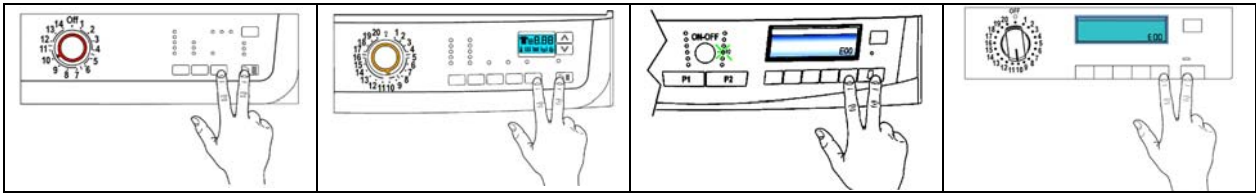

3.2 Cancelling the last alarm

It is good practice to cancel the last alarm:

- after reading the alarm code, to check whether the alarm re-occurs during diagnostics;
- after repairing the appliance, to check whether it re-occurs during testing.

1. Select diagnostics mode.
2. Turn the programme selector (version with knob) to the **tenth** position or push button P2 till to switch on the LED N°10 (alarm reading).
3. Push simultaneously the **START/PAUSE** button and the nearest **option button** (as represented in figure).
4. Hold down the buttons till the LEDs stop to flash the LCD display shows “E00” (at least 5 seconds).

With this operation all the memorised alarms are deleted