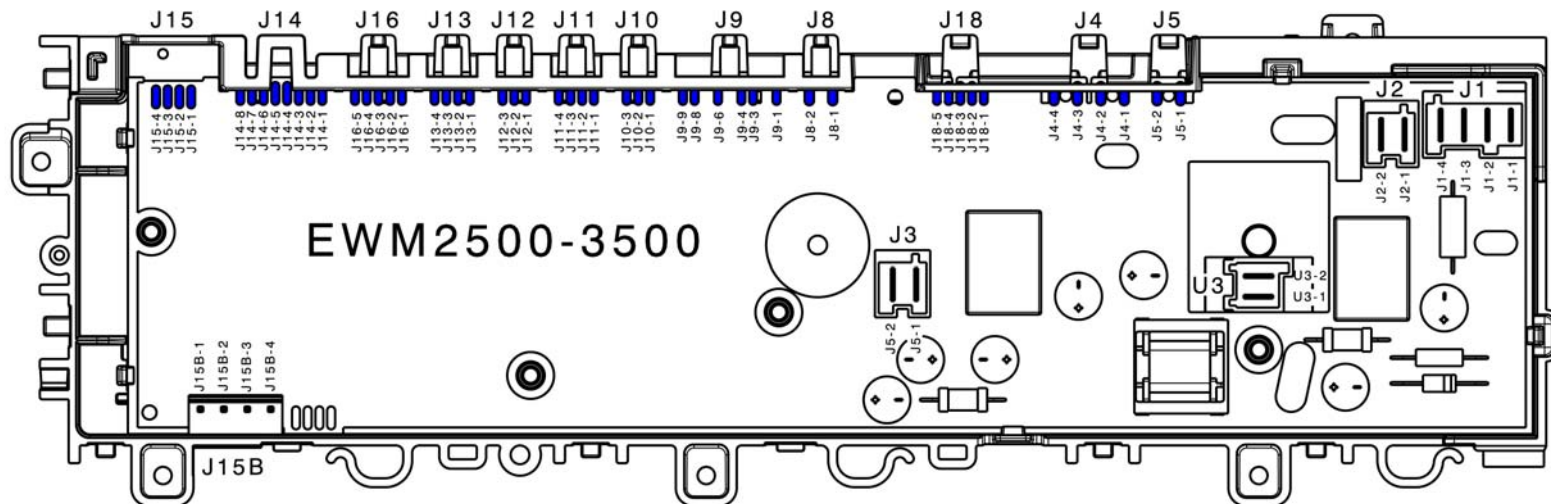

3.21 Connectors on circuit board WM/WD EWM25xx/35xx

J15/J15B	J16	J12	J9	J18	J2
Serial interface: J15-1 ASY_IN J15-2 ASY_OUT J15-3 +5V J15-4 GND	Communication with WD external board: J16-1 Vee +12V J16-2 +5V J16-3 Rx/Tx J16-4 GND J16-5 N.C.	Drum positioning system DSP: J12-1 signal J12-2 N.C. J12-3 +5V J11 J11-3 Flowmeter (GND) J11-4 Flowmeter (signal)	J9-1 Washing solenoid (triac) J9-3 Solenoids (line) J9-4 Solenoids (line) J9-6 Pre-wash solenoid (triac) J9-8 NTC temperature sensor J9-9 NTC temperature sensor	Communication with FCV board: J18-1 VEE +12 J18-2 +5V J18-3 Signal J18-4 GND J18-5 N.C.	Heating element: J2-1 Relay J2-2 Line
J14	J13	J10	J8	J4	J1
LCD Module: J14-1 RES_SAT J14-2 CS_SAT J14-3 Vee (12V) J14-4 GND J14-5 +5V J14-6 SY_OUT J14-7 SY_IN J14-8 SY_CLOCK	Weight sensor: J13-1 (GND) J13-2 (WS-1) J13-3 (WS-2) J13-4 (+5V)	Analogic pressure switch: J10-1 +5V J10-2 GND J10-3 signal	Beach/condensation solenoid: J8-1 Line J8-3 Tiac	J4-1 N.C. J4-2 Drain pump (triac) J4-3 Drain pump (line) J4-4 Circulation pump (triac)	Door lock device: J1-1 Line (ON/OFF) J1-2 Line (door) J1-3 Line (sensing) J1-4 Triac
				J5	U3
				Drum light: J5-1 +5V' J5-2 GND	U3-1 line U3-2 line (neutral)