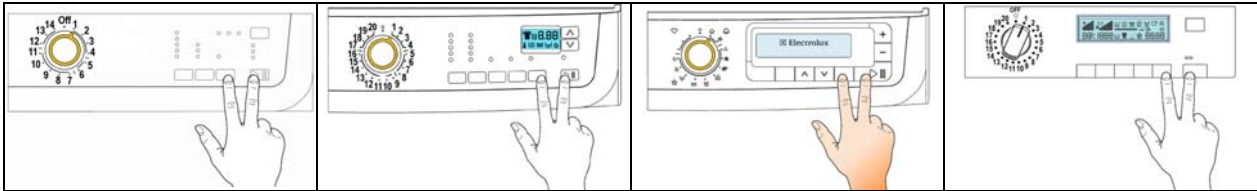

The circuit board shown below is the version with the greatest number of components: other boards may not feature all these components.

3 ENV 06

3.1 Access to the diagnostic cycle

3.1.1 All version

1. Switch off the appliance.
2. Press and hold down the **START/PAUSE** button and the nearest **OPTION** button simultaneously (as represented in figure).
3. Holding down both buttons, switch the appliance on by turning the programme selector **one position clockwise**.
4. Continue to hold down the buttons until the LEDs begin to flash (at least 2 seconds).
5. To exit the diagnostic system, switch **off**, switch **on** and switch **off** again the appliance.