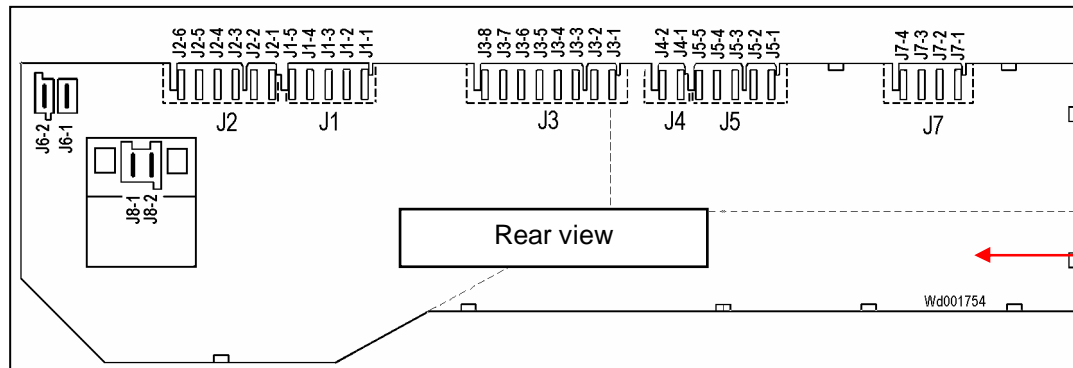

1.9 Connectors on circuit board EWM1000

J6	J2	J1	J3	J4	J5	J7
J6-1: Heating element (relay) J6-2: Door safety interlock (line)	J2-1 Door safety interlock (line-sensing) J2-2 1st level(sensing) J2-3 (Anti-overflow pressure switch) J2-4 Door safety interlock (triac) J2-5 (Door safety interlock) J2-6 (Anti-overflow pressure switch)	J1-1 Motor (triac) J1-2 Motor (stator – full range) J1-3 Motor (stator - 1/2 range) J1-4 Motor (rotor) J1-5 Motor (rotor)	J3-1 Drain pump (line) J3-2 Solenoids (line) J3-3 (line) J3-4 Drain pump (triac) J3-5 Pre-wash solenoid (triac) J3-6 Washing solenoid (triac) J3-7 Solenoids (line) J3-8 (Not used)	J4-1 “Door closed” pilot lamp J4-2 “Door closed” pilot lamp	J5-1 NTC temperature sensor J5-2 NTC temperature sensor J5-3 Motor (tachymetric generator) J5-4 Motor (tachymetric generator) J5-5 (DSP drum positioning system)	Serial interface: J7-1 ASY_IN J7-2 ASY_OUT J7-3 5V J7-4 GND
J8						
J8-1 line J8-2 line (neutral)