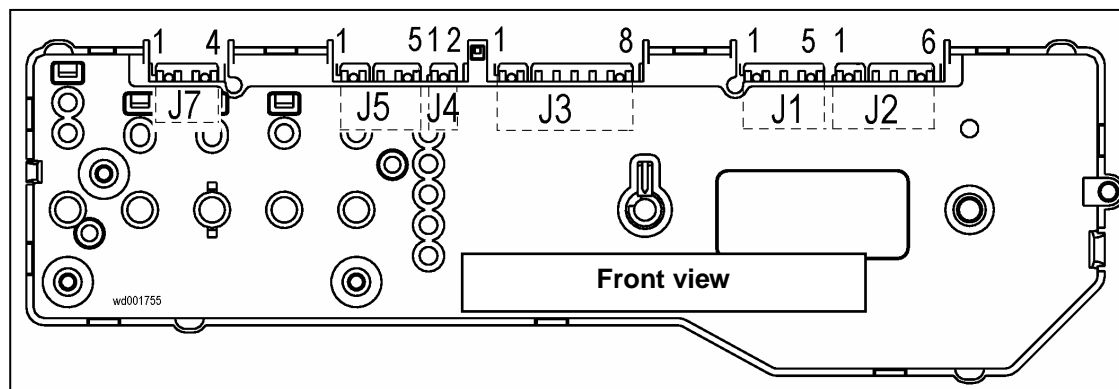

1.9 Connectors on circuit board EWM1000

J6	J2	J1	J3	J4	J5	J7
J6-1: Heating element (relay) J6-2: Door safety interlock (line)	J2-1 Door safety interlock (line-sensing) J2-2 1st level(sensing) J2-3 (Anti-overflow pressure switch) J2-4 Door safety interlock (triac) J2-5 (Door safety interlock) J2-6 (Anti-overflow pressure switch)	J1-1 Motor (triac) J1-2 Motor (stator – full range) J1-3 Motor (stator - 1/2 range) J1-4 Motor (rotor) J1-5 Motor (rotor)	J3-1 Drain pump (line) J3-2 Solenoids (line) J3-3 (line) J3-4 Drain pump (triac) J3-5 Pre-wash solenoid (triac) J3-6 Washing solenoid (triac) J3-7 Solenoids (line) J3-8 (Not used)	J4-1 “Door closed” pilot lamp J4-2 “Door closed” pilot lamp	J5-1 NTC temperature sensor J5-2 NTC temperature sensor J5-3 Motor (tachymetric generator) J5-4 Motor (tachymetric generator) J5-5 (DSP drum positioning system)	Serial interface: J7-1 ASY_IN J7-2 ASY_OUT J7-3 5V J7-4 GND
J8						
J8-1 line J8-2 line (neutral)