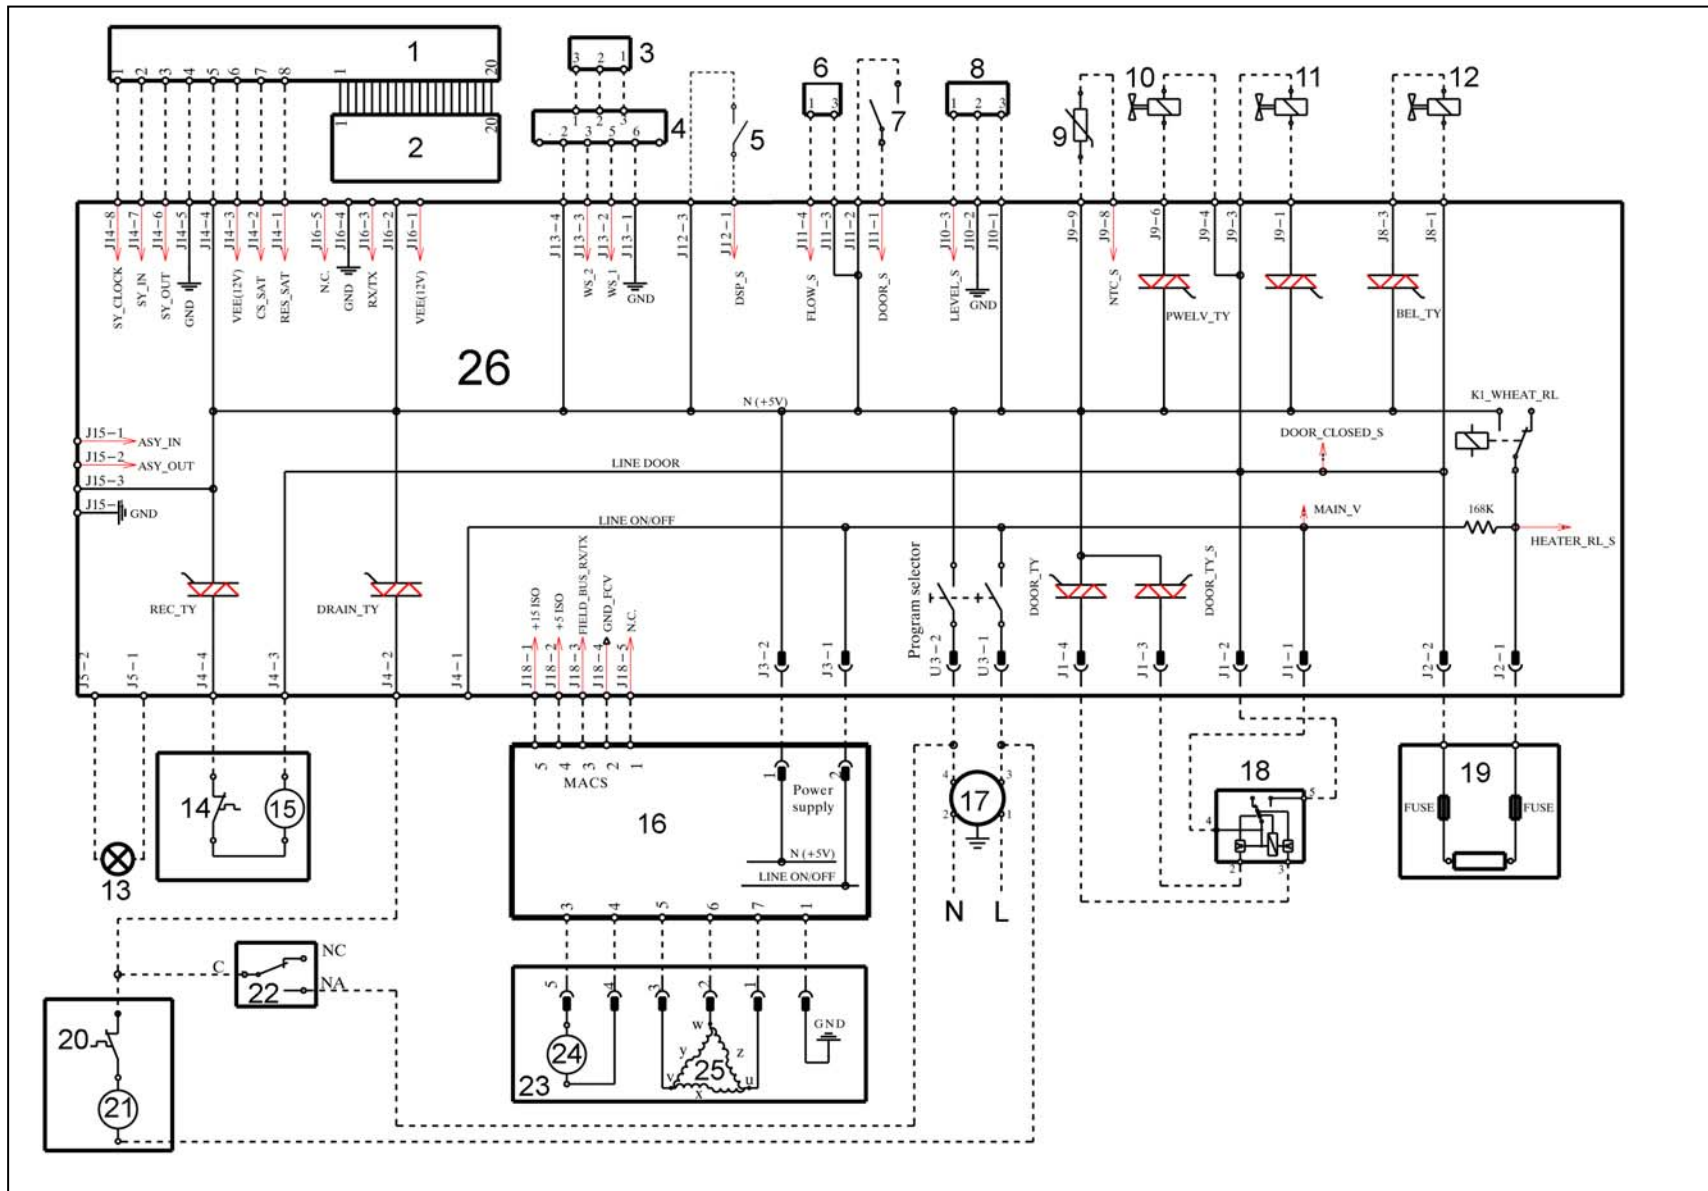

3.19 Basic circuit diagram EWM35xx with aqua control