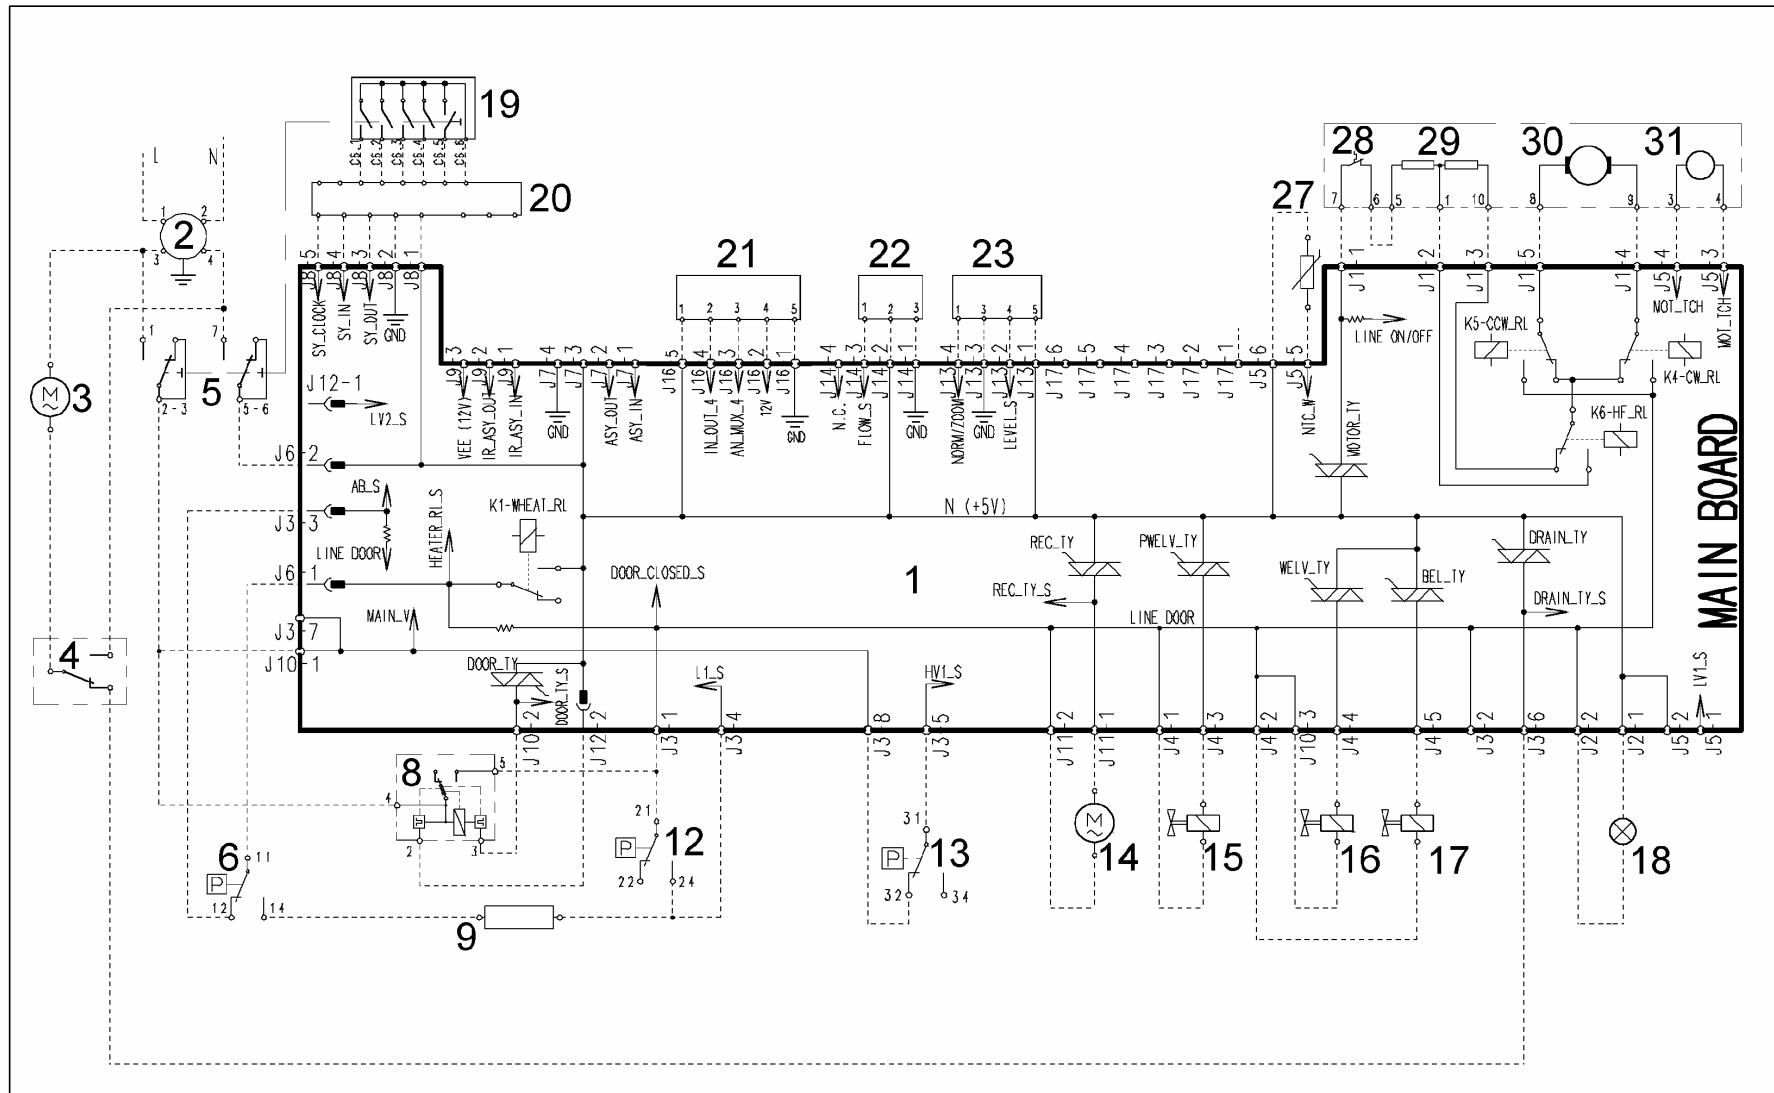

2.13 Basic circuit diagram with sensor EWM2000EVO