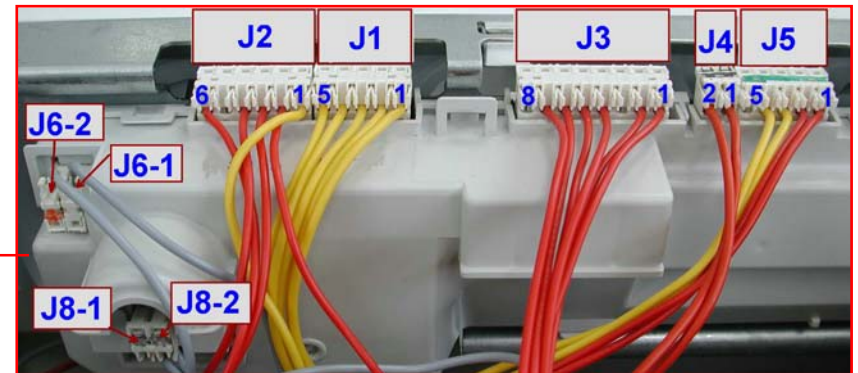

1.9 Connectors on circuit board EWM1000

J6	J2	J1	J3	J4	J5	J7
J6-1: Heating element (relay) J6-2: Door safety interlock (line)	J2-1 Door safety interlock (line-sensing) J2-2 1st level(sensing) J2-3 (Anti-overflow pressure switch) J2-4 Door safety interlock (triac) J2-5 (Door safety interlock) J2-6 (Anti-overflow pressure switch)	J1-1 Motor (triac) J1-2 Motor (stator – full range) J1-3 Motor (stator - 1/2 range) J1-4 Motor (rotor) J1-5 Motor (rotor)	J3-1 Drain pump (line) J3-2 Solenoids (line) J3-3 (line) J3-4 Drain pump (triac) J3-5 Pre-wash solenoid (triac) J3-6 Washing solenoid (triac) J3-7 Solenoids (line) J3-8 (Not used)	J4-1 “Door closed” pilot lamp J4-2 “Door closed” pilot lamp	J5-1 NTC temperature sensor J5-2 NTC temperature sensor J5-3 Motor (tachymetric generator) J5-4 Motor (tachymetric generator) J5-5 (DSP drum positioning system)	Serial interface: J7-1 ASY_IN J7-2 ASY_OUT J7-3 5V J7-4 GND
J8						
J8-1 line J8-2 line (neutral)