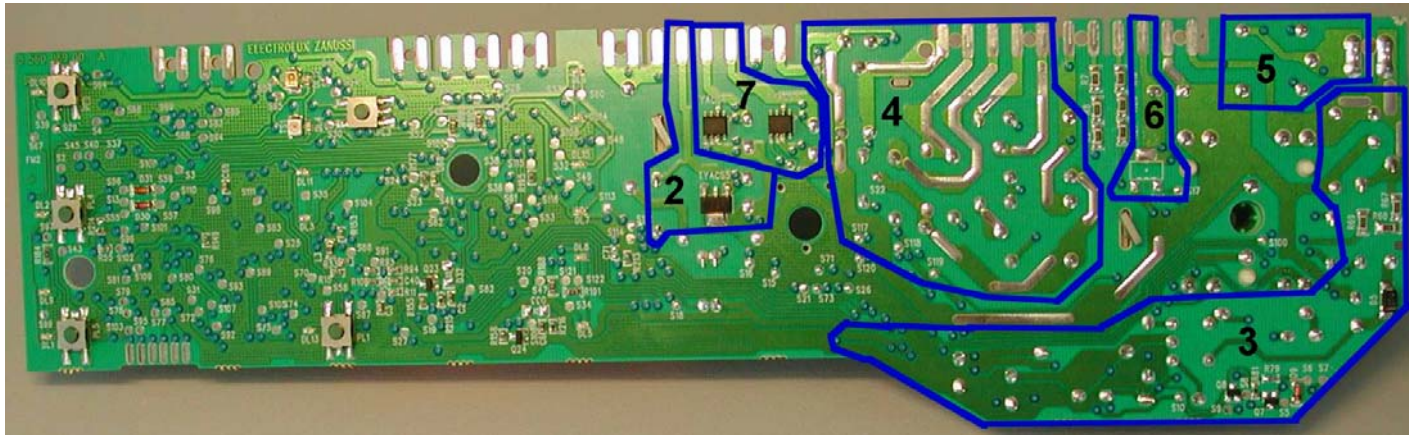

1.10.4 Pushbutton – led side (vertical buttons)

1. ---	5. Heating element
2. Drain pump	6. Door safety interlock
3. Power supply	7. Water fill solenoids
4. Motor	8. Tachymetric generator (motor)
	9. Drum positioning system (top-loaders)