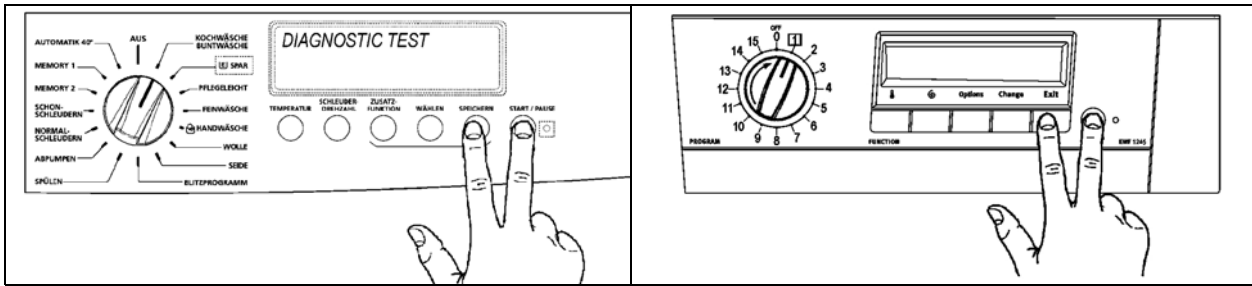

2.8.1 Access to diagnostics system

1. Cancel the set programme and switch the appliance off.
2. Press the **start/pause** and **exit** buttons simultaneously, then, holding them down, switch the appliance on rotating the programme selector of **one position clockwise**.
3. Hold the **START/PAUSE** and **EXIT** buttons down up to **DIAGNOSTIC MODE** appears (about 5 seconds).
4. To exit the diagnostic system switch the appliance **off**, **on** and then **off** again.