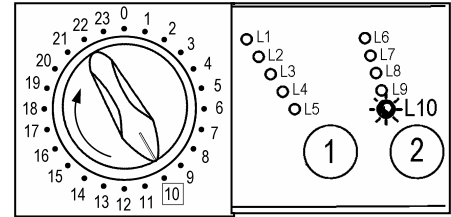

(**) See tables of following pages.

(1) Models with Display.

2.10 Reading the alarm codes

In order to read the last alarm code memorized in the EEPROM on the PCB:

with knob

- Enter diagnostics mode
- Irrespective of the type of PCB and configuration, turn the programme selector **clockwise** to the **tenth position**.