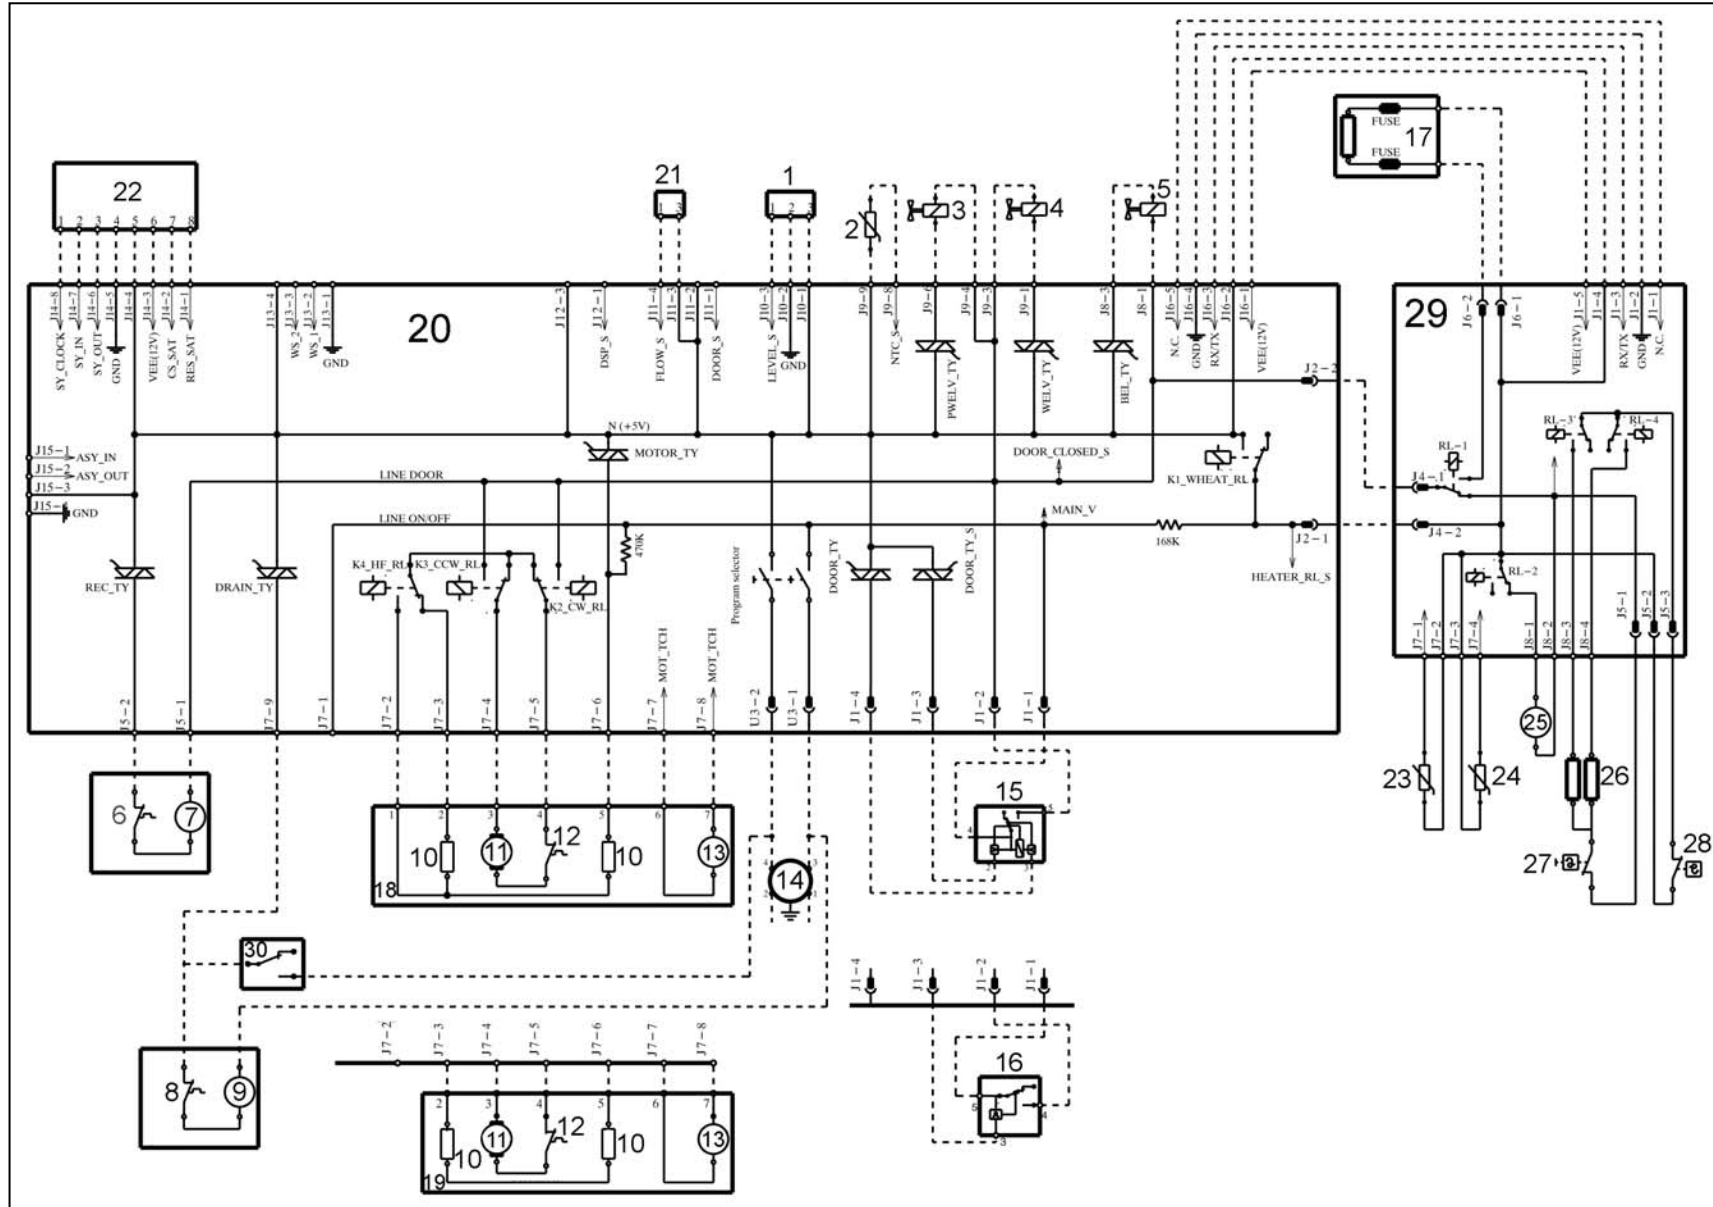

3.12 Basic circuit diagram WD with aqua control EWM2100