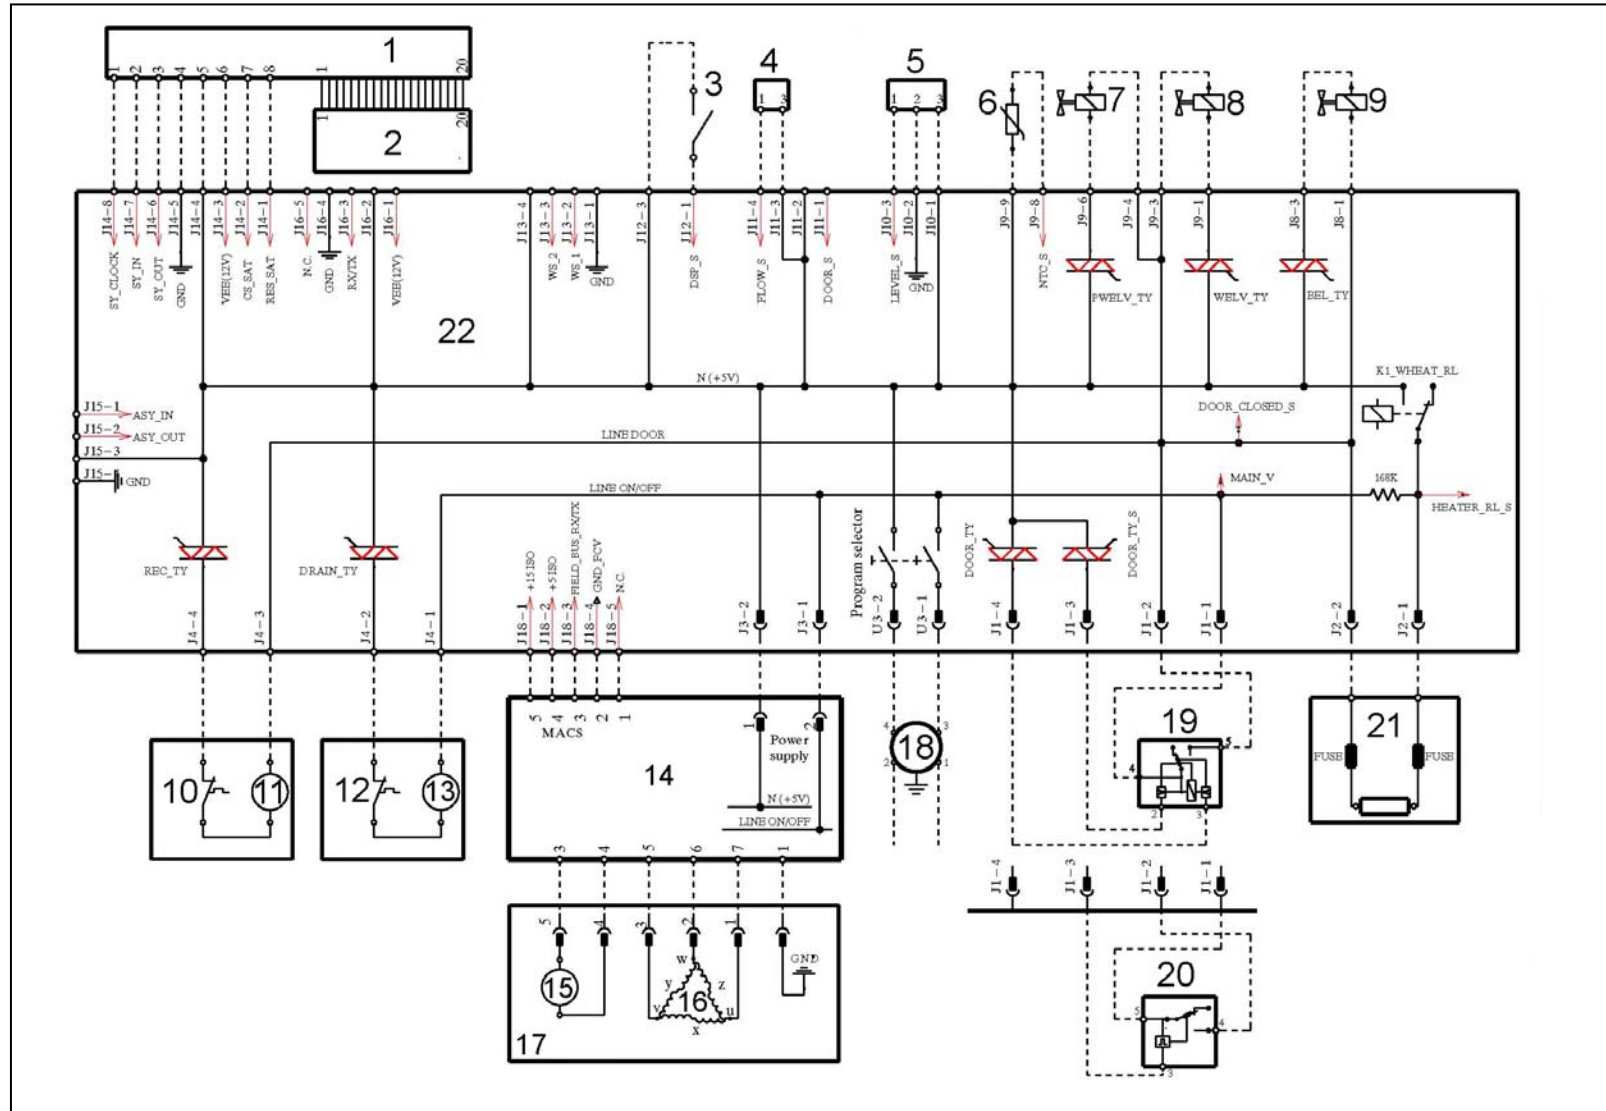

3.20 Basic circuit diagram EWM35xx without aqua control