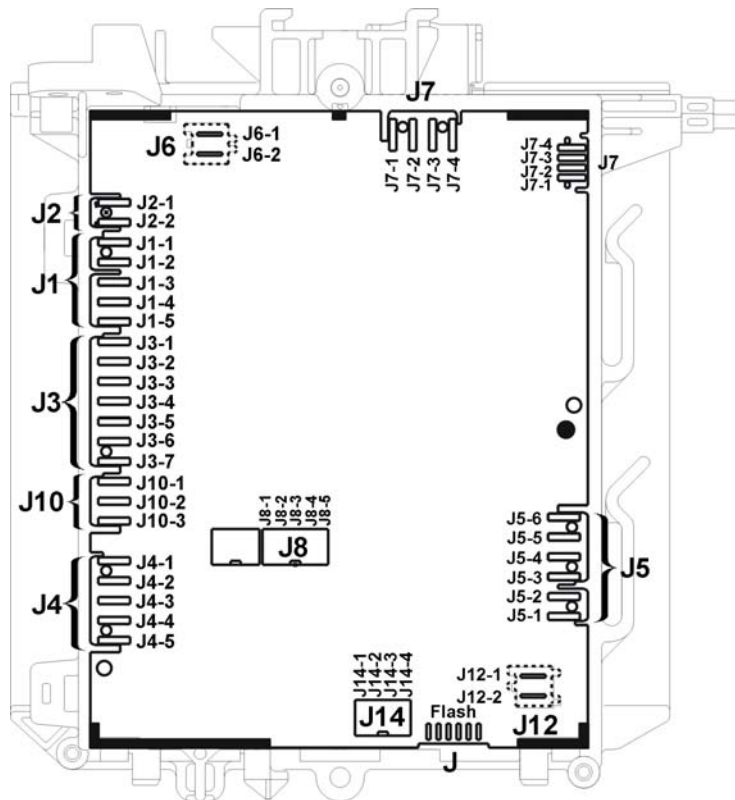

2.15 Connectors on circuit board EWM1000plus

J1	J2	J3	J4
Motor J1-1 Motor (triac) J1-2 Motor (rotor) J1-3 Motor (rotor) J1-4 Motor (stator - full range) J1-5 Motor (stator - 1/2 range)	Door lamp J2-1 Door lamp J2-2 Door lamp	J3-1 Door safety interlock (line-sensing) J3-2 Drain pump (line) J3-3 Aqua Control (line) J3-4 Anti-overflow pressure switch (line) J3-5 1st level (sensing) J3-6 Anti-overflow (sensing) J3-7 Drain pump (triac)	Solenoid valves J4-1 Prewash solenoid (line) J4-2 Bleach solenoid (line) J4-3 Prewash solenoid (triac) J4-4 Wash solenoid (triac) J4-5 Bleach solenoid (triac)
J5	J6	J7	J8
J5-1 Drum positioning (DSP) (sensing) J5-2 Drum positioning (DSP) (+5v) J5-3 Tachometric generator motor J5-4 Tachometric generator motor J5-5 NTC temperature sensor washing (sensing) J5-6 NTC temperature sensor washing (+5v)	Heating element: J6-1 Relay J6-2 Line	DAAS Interface: J7-1 ASY_IN J7-2 ASY_OUT J7-3 Vcc (+5v) J7-4 GND	Display board J8-1 Vcc (+5v) J8-2 GND J8-3 SY OUT J8-4 SY IN J8-5 SY CLK
J10	J12	J14	
J10-1 Line ON/OFF J10-2 Door safety interlock (triac) J10-3 Washing solenoid (line)	J12-1 LV2 (sensing) J12-2 Door safety interlock	Flowmeter J14-1 GND J14-2 Vcc (5v) J14-3 Flowmeter_dgt_in J14-4 Flowmeter_anl_in