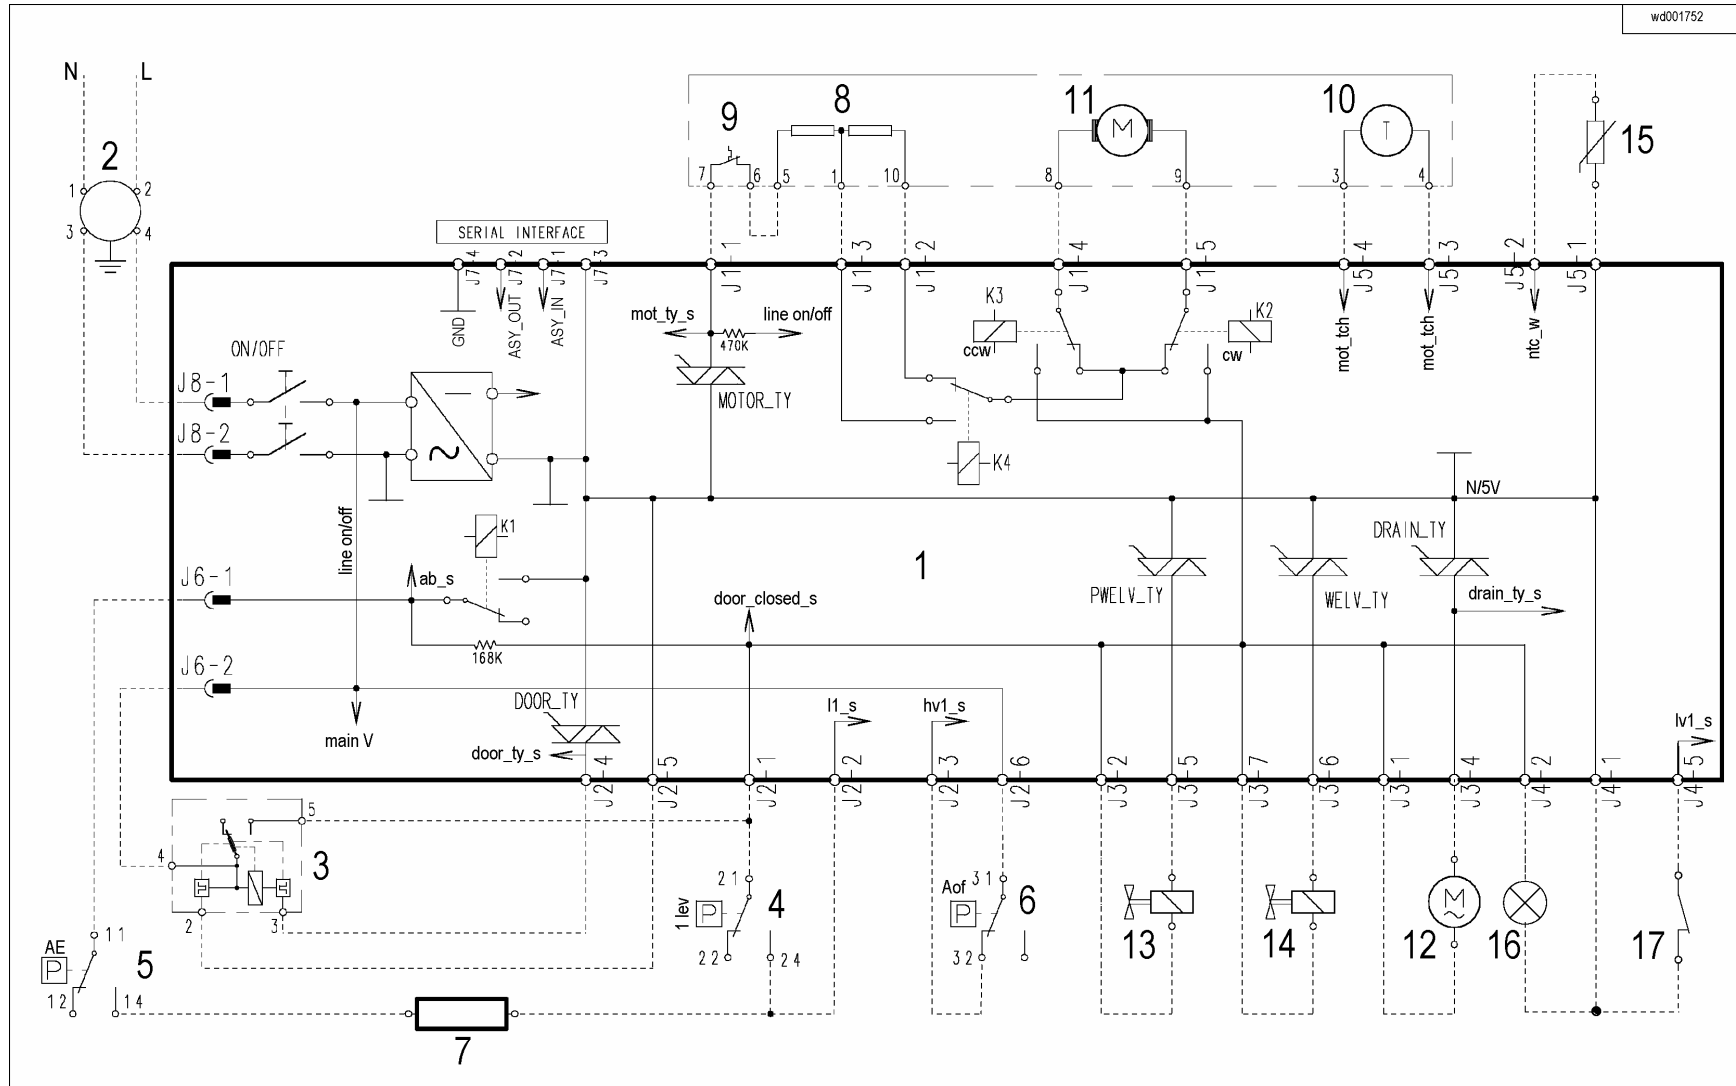

1.7 Elementary diagram

1.7.1 With instantaneous door locking device

1.8 With PTC door locking device

EWM1000

1.8.1 Key to circuit diagram

Electrical components – appliance	Components of electronic circuit board	
<ol style="list-style-type: none"> 1. Circuit board 2. Suppressor 3. Main switch (on programme selector) 4. Door safety interlock 5. 1st level pressure switch 6. Anti-boiling pressure switch 7. Anti-overflow pressure switch (certain models only) 8. Heating element 9. Stator (motor) 10. Overload circuit-breaker (motor) 11. Tachymetric generator (motor) 12. Rotor (motor) 13. Drain pump 14. Pre-wash solenoid valve 15. Washing solenoid valve 16. "Door closed" lamp (certain models only) 17. Drum positioning system (DSP) (top-loaders – certain models only) 	<p>DOOR_TY DRAIN_TY K1 K2 K3 K4 MOTOR_TY ON/OFF PWELW_TY Serial interface WELV_TY</p>	<p>Triac for door safety interlock Triac for drain pump Heating element relay Motor relay: clockwise rotation Motor relay: anti-clockwise rotation Motor relay: half-range power (certain models only) Motor triac Main switch (programme selector) Triac for pre-wash solenoid valve Asynchronous serial interface Triac for washing solenoid valve</p>