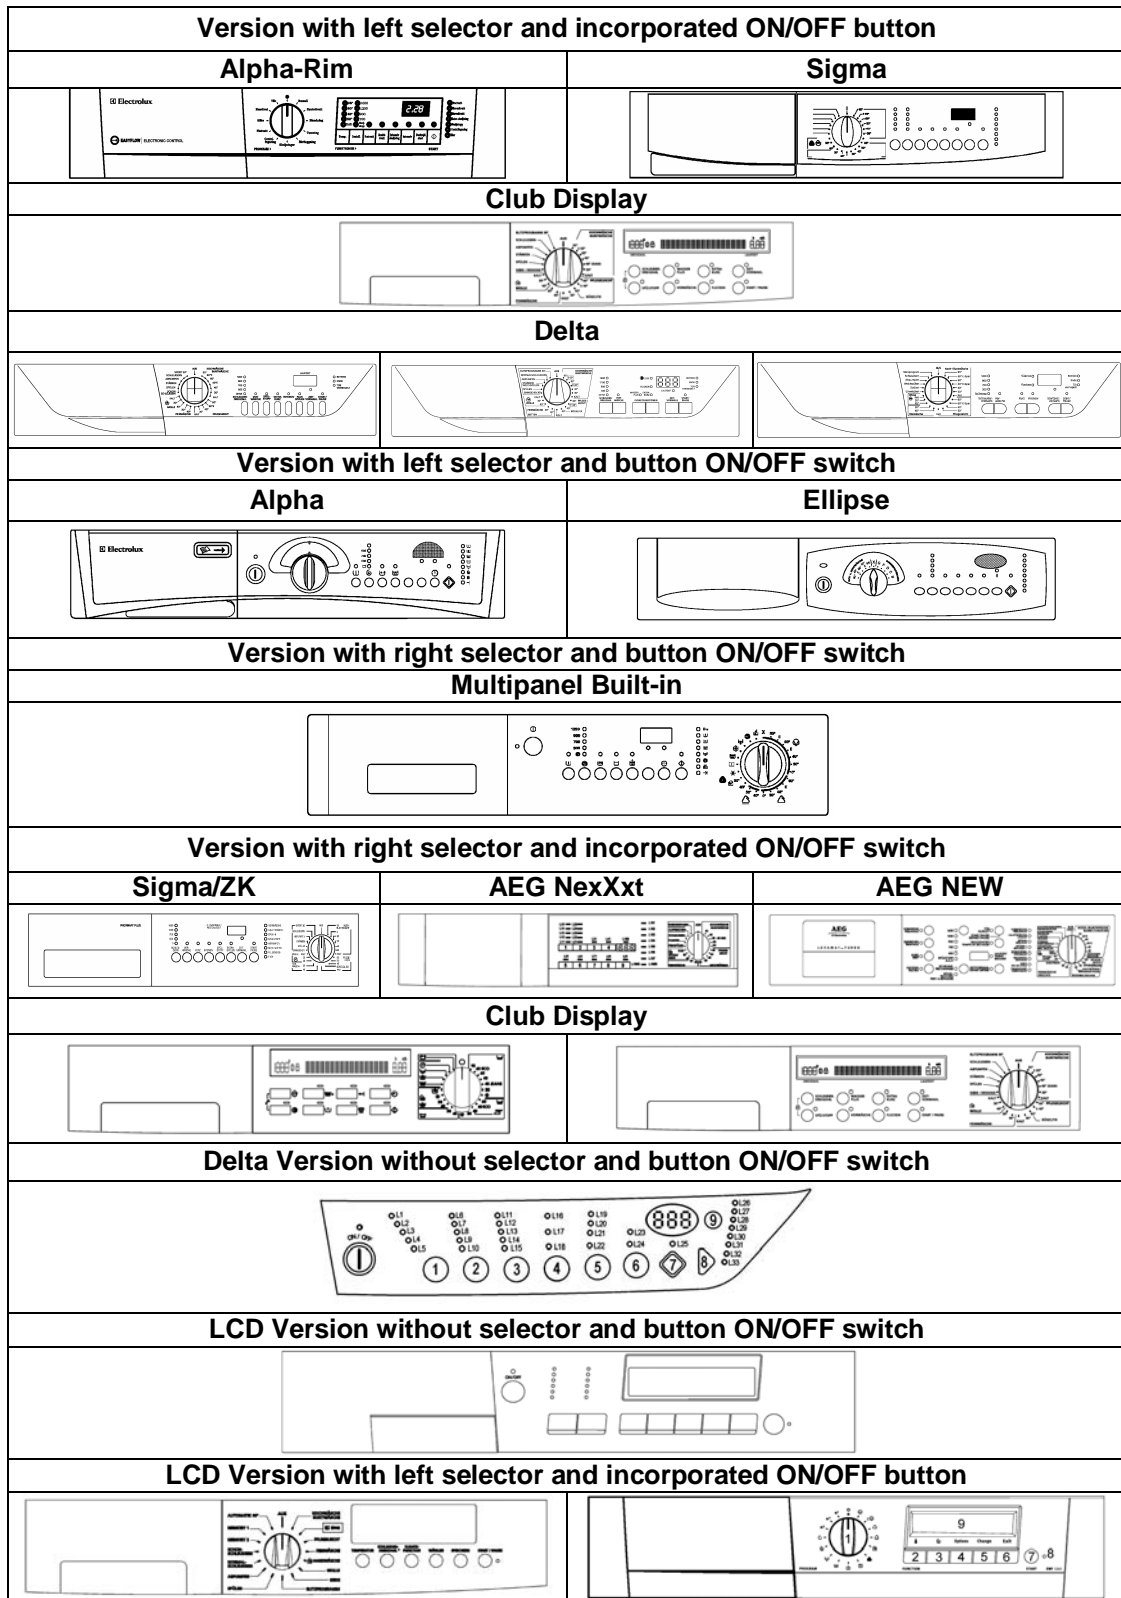

1.10.3 Pushbutton – led side (horizontal buttons)

1.10.4 Pushbutton – led side (vertical buttons)

- | | |
|-----------------|--|
| 1. --- | 5. Heating element |
| 2. Drain pump | 6. Door safety interlock |
| 3. Power supply | 7. Water fill solenoids |
| 4. Motor | 8. Tachymetric generator (motor) |
| | 9. Drum positioning system (top-loaders) |

2 EWM1000plus 2000evo 3000new

2.1 Control panel

The configuration of the control panel depends on the following:

- ↙ Type of control/display board (with or without display)
- ↙ Design of the control panel and position of the programme selector (right or left of the buttons)
- ↙ Number and configuration of the buttons (max. 8)
- ↙ ON/OFF switch: incorporated in the programme selector or with separated button