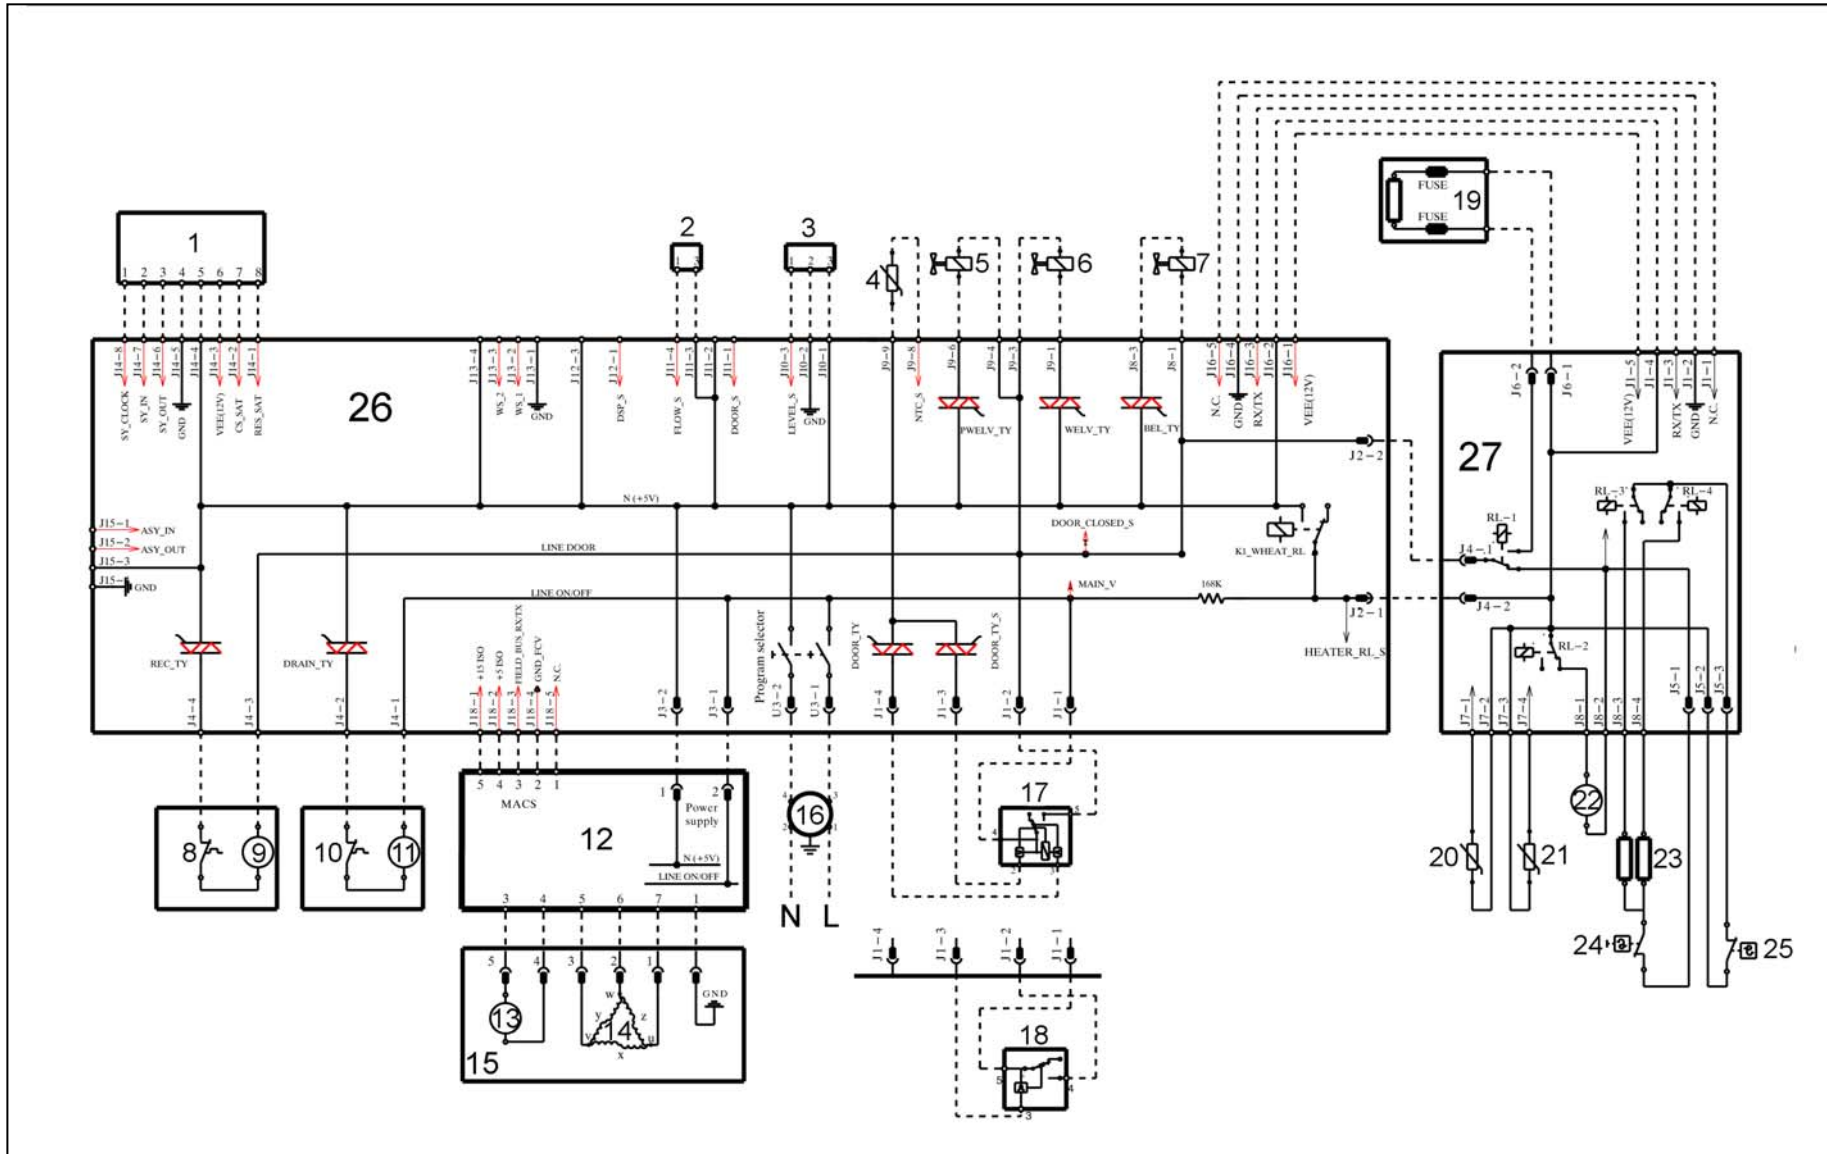

3.18 Basic circuit diagram EWM25xx WD without aqua control