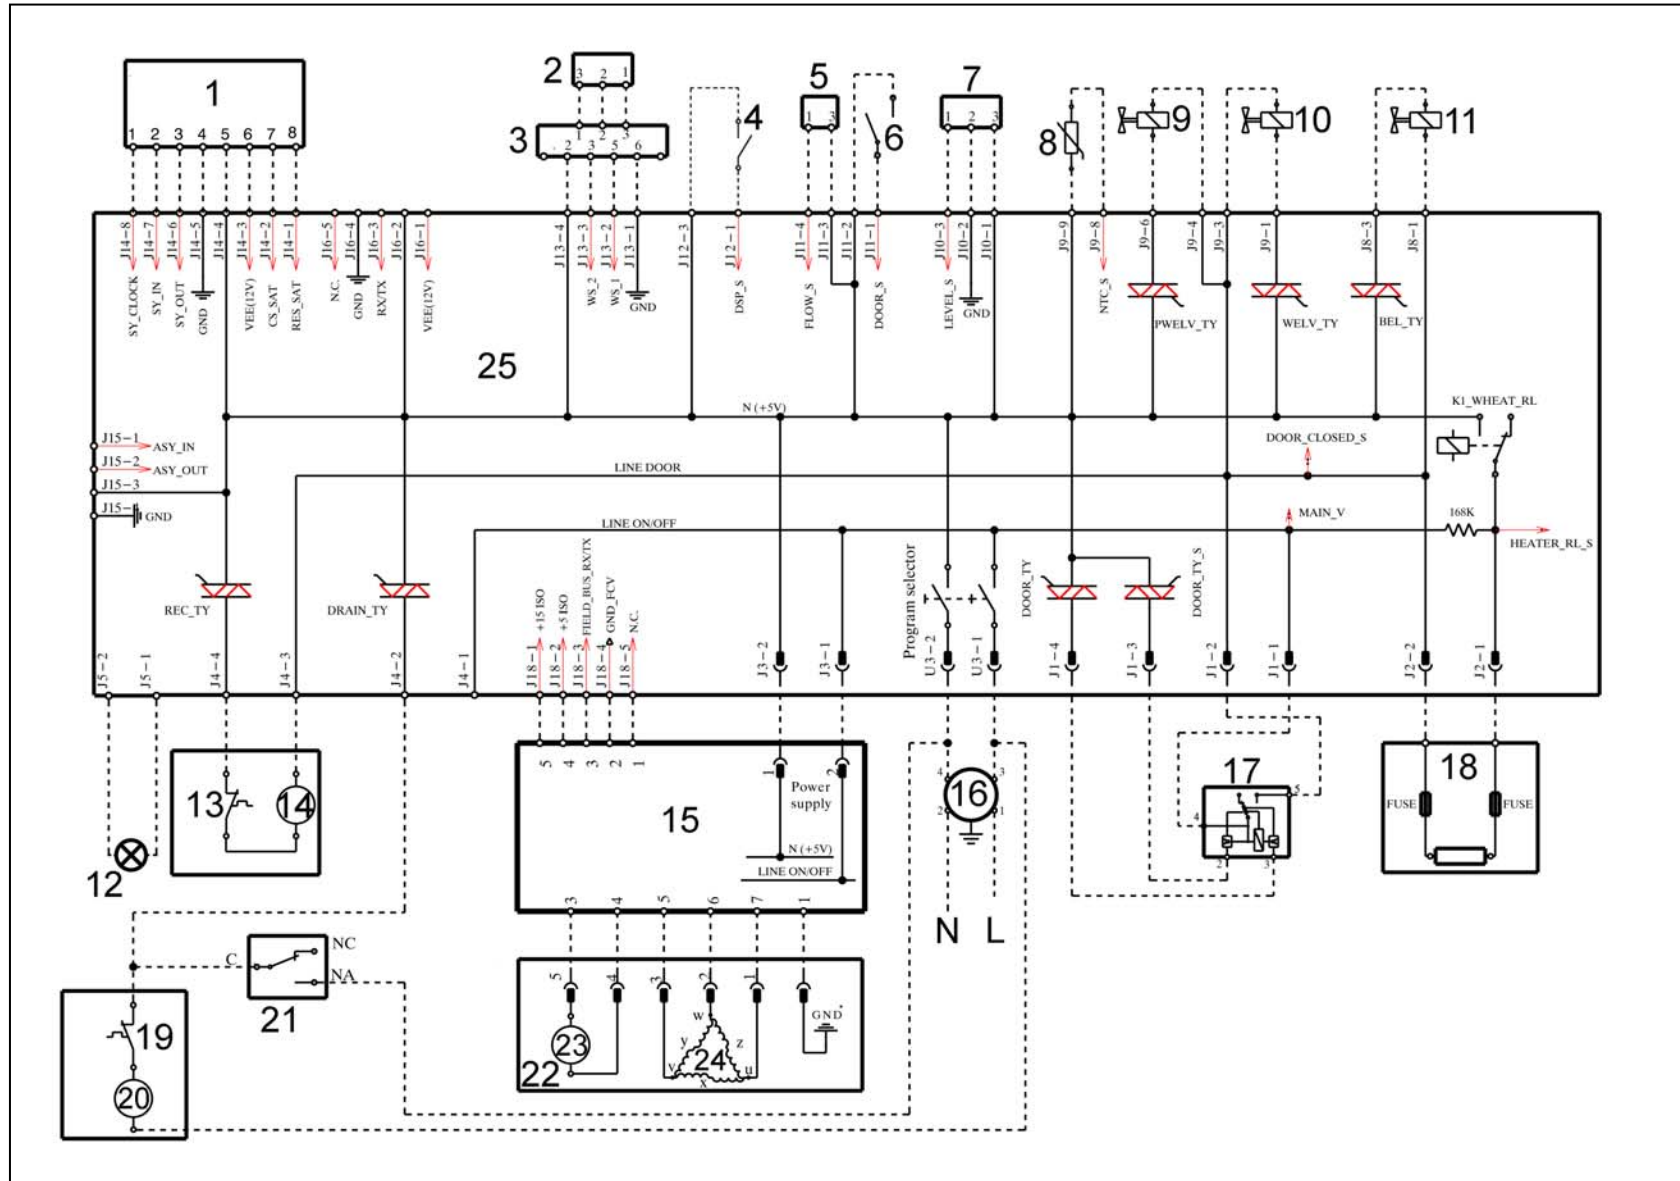

3.15 Basic circuit diagram EWM25xx without aqua control