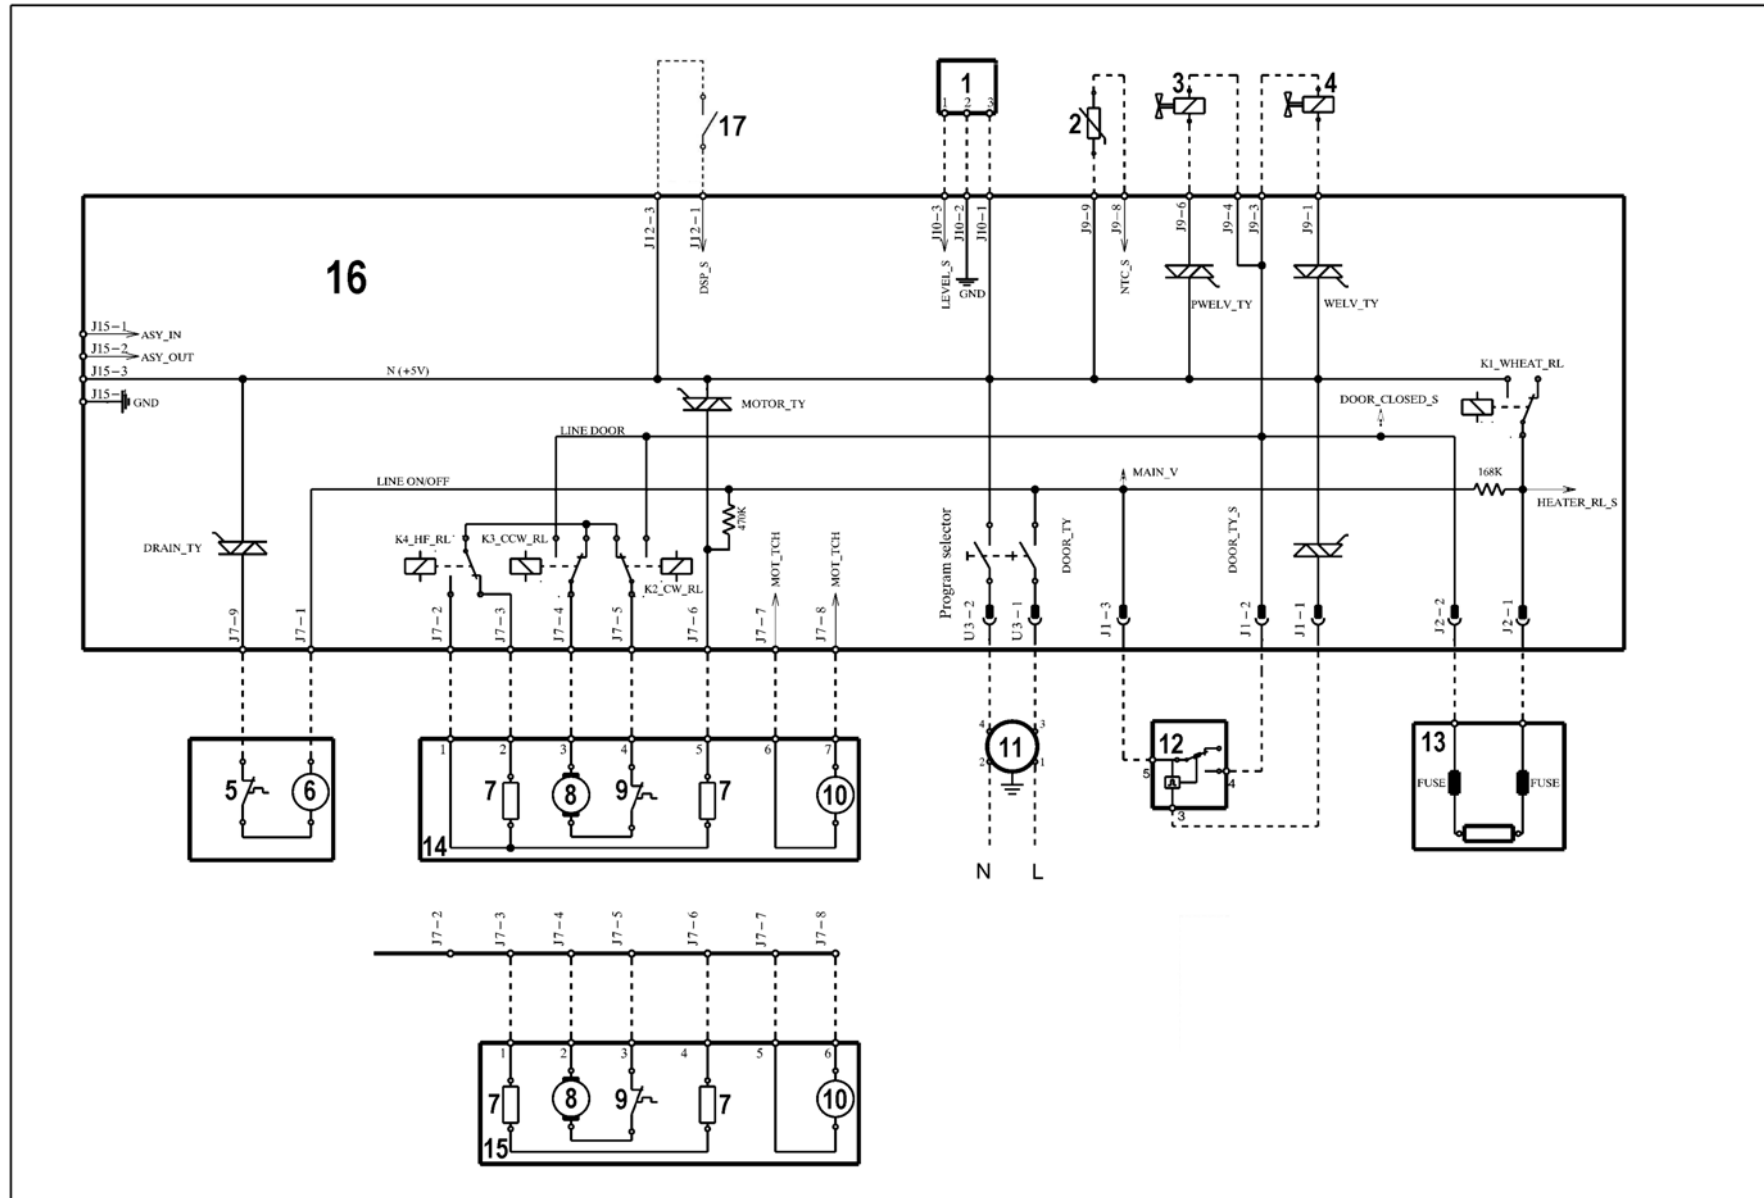

3.6 Basic circuit diagram EWM1100