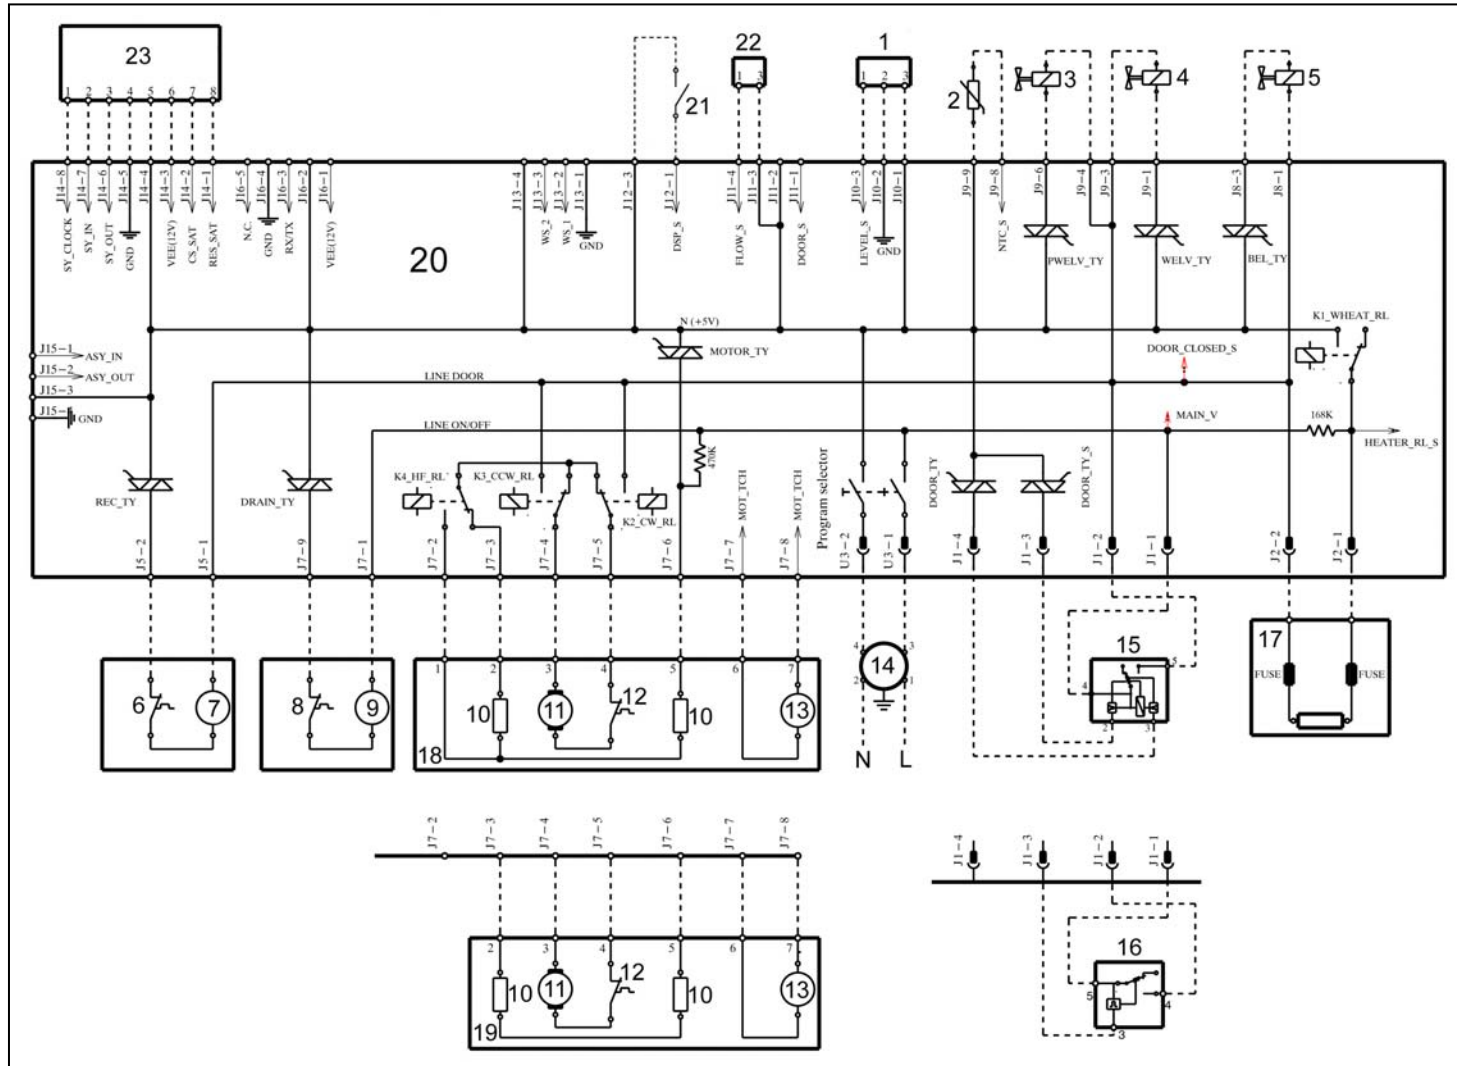

3.9 Basic circuit diagram WM EWM2100