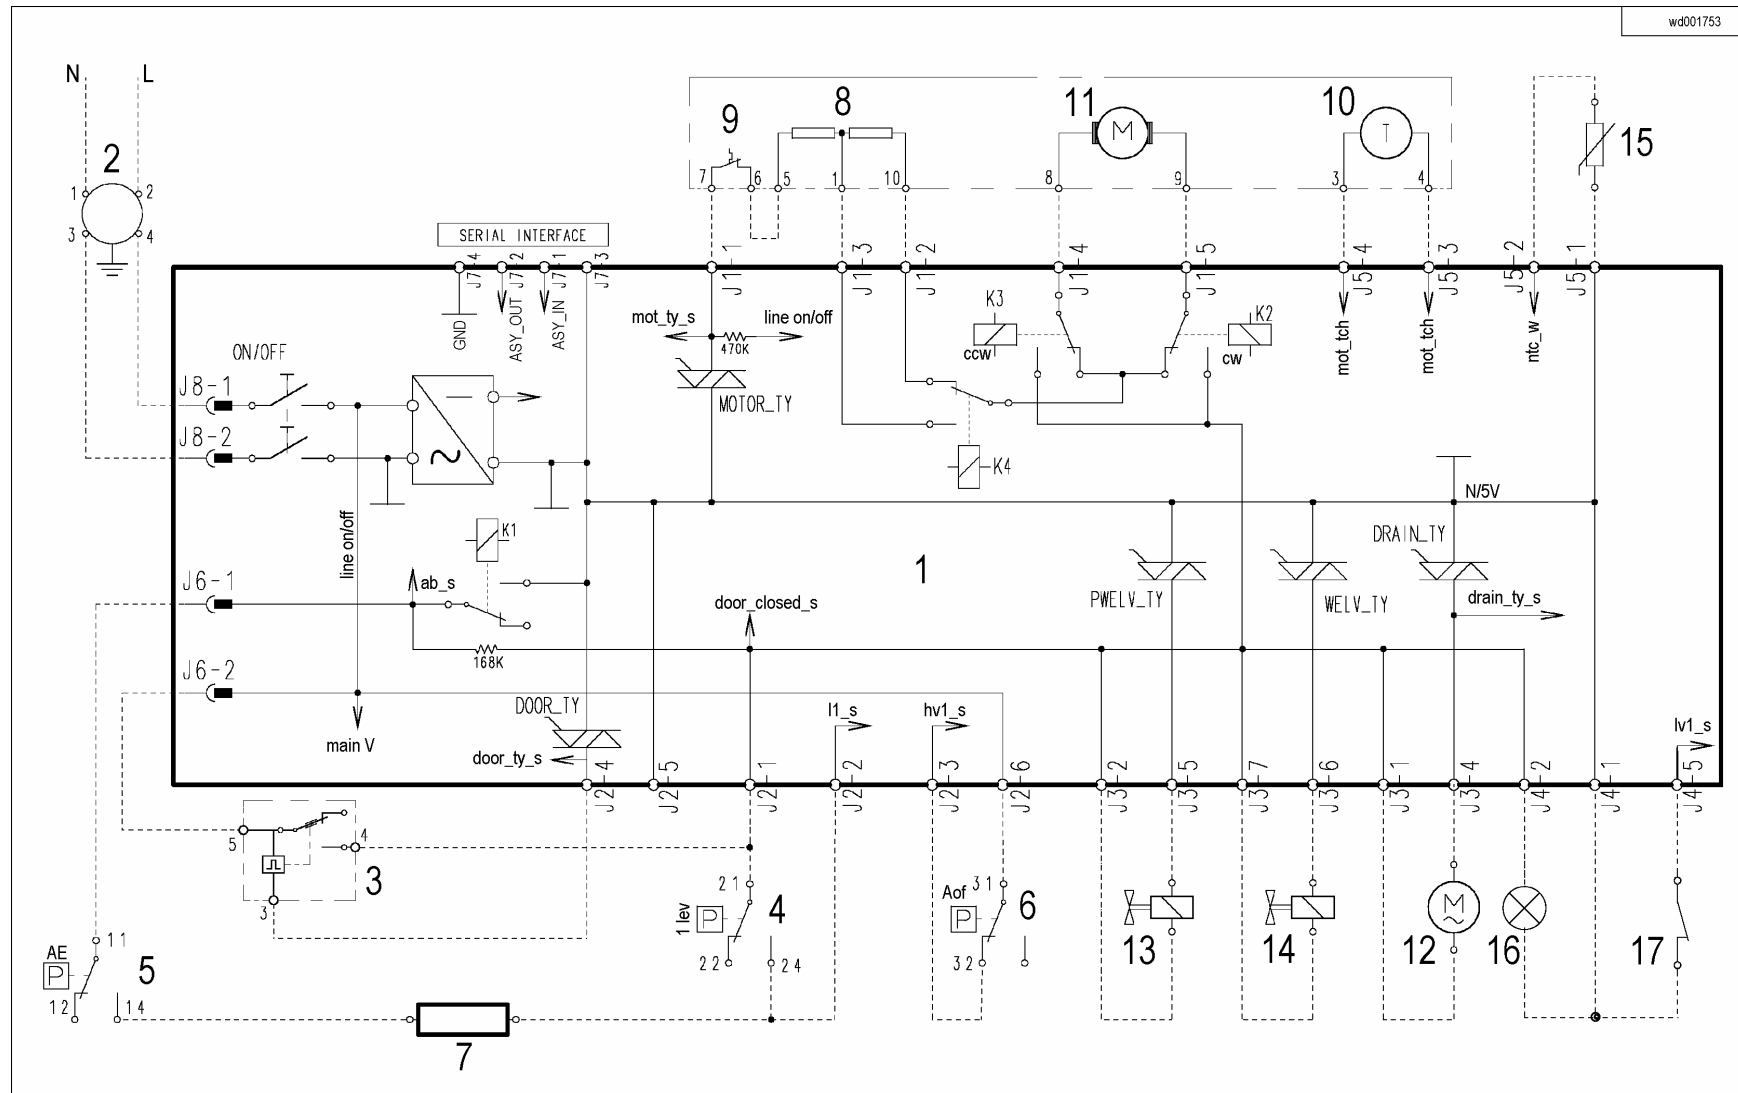

1.7 Elementary diagram

1.7.1 With instantaneous door locking device

1.8 With PTC door locking device

EWM1000

1.8.1 Key to circuit diagram

Electrical components – appliance	Components of electronic circuit board	
<ol style="list-style-type: none"> 1. Circuit board 2. Suppressor 3. Main switch (on programme selector) 4. Door safety interlock 5. 1st level pressure switch 6. Anti-boiling pressure switch 7. Anti-overflow pressure switch (certain models only) 8. Heating element 9. Stator (motor) 10. Overload circuit-breaker (motor) 11. Tachymetric generator (motor) 12. Rotor (motor) 13. Drain pump 14. Pre-wash solenoid valve 15. Washing solenoid valve 16. "Door closed" lamp (certain models only) 17. Drum positioning system (DSP) (top-loaders – certain models only) 	<p>DOOR_TY DRAIN_TY K1 K2 K3 K4 MOTOR_TY ON/OFF PWELW_TY Serial interface WELV_TY</p>	<p>Triac for door safety interlock Triac for drain pump Heating element relay Motor relay: clockwise rotation Motor relay: anti-clockwise rotation Motor relay: half-range power (certain models only) Motor triac Main switch (programme selector) Triac for pre-wash solenoid valve Asynchronous serial interface Triac for washing solenoid valve</p>