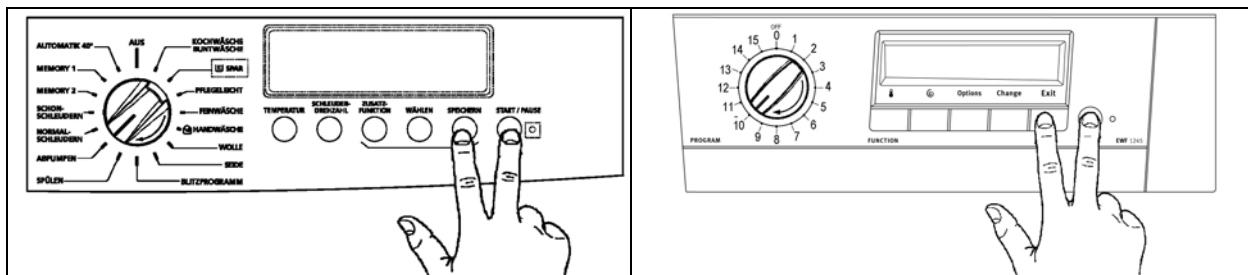

1. Select diagnostics mode and turn the programme selector to the **tenth** position (reading of alarm)
2. Press simultaneously **START/PAUSE** button and button **EXIT** (nearest option to **START/PAUSE** button).
3. Hold down the **START/PAUSE** and **EXIT** button until the alarms are cancelled.