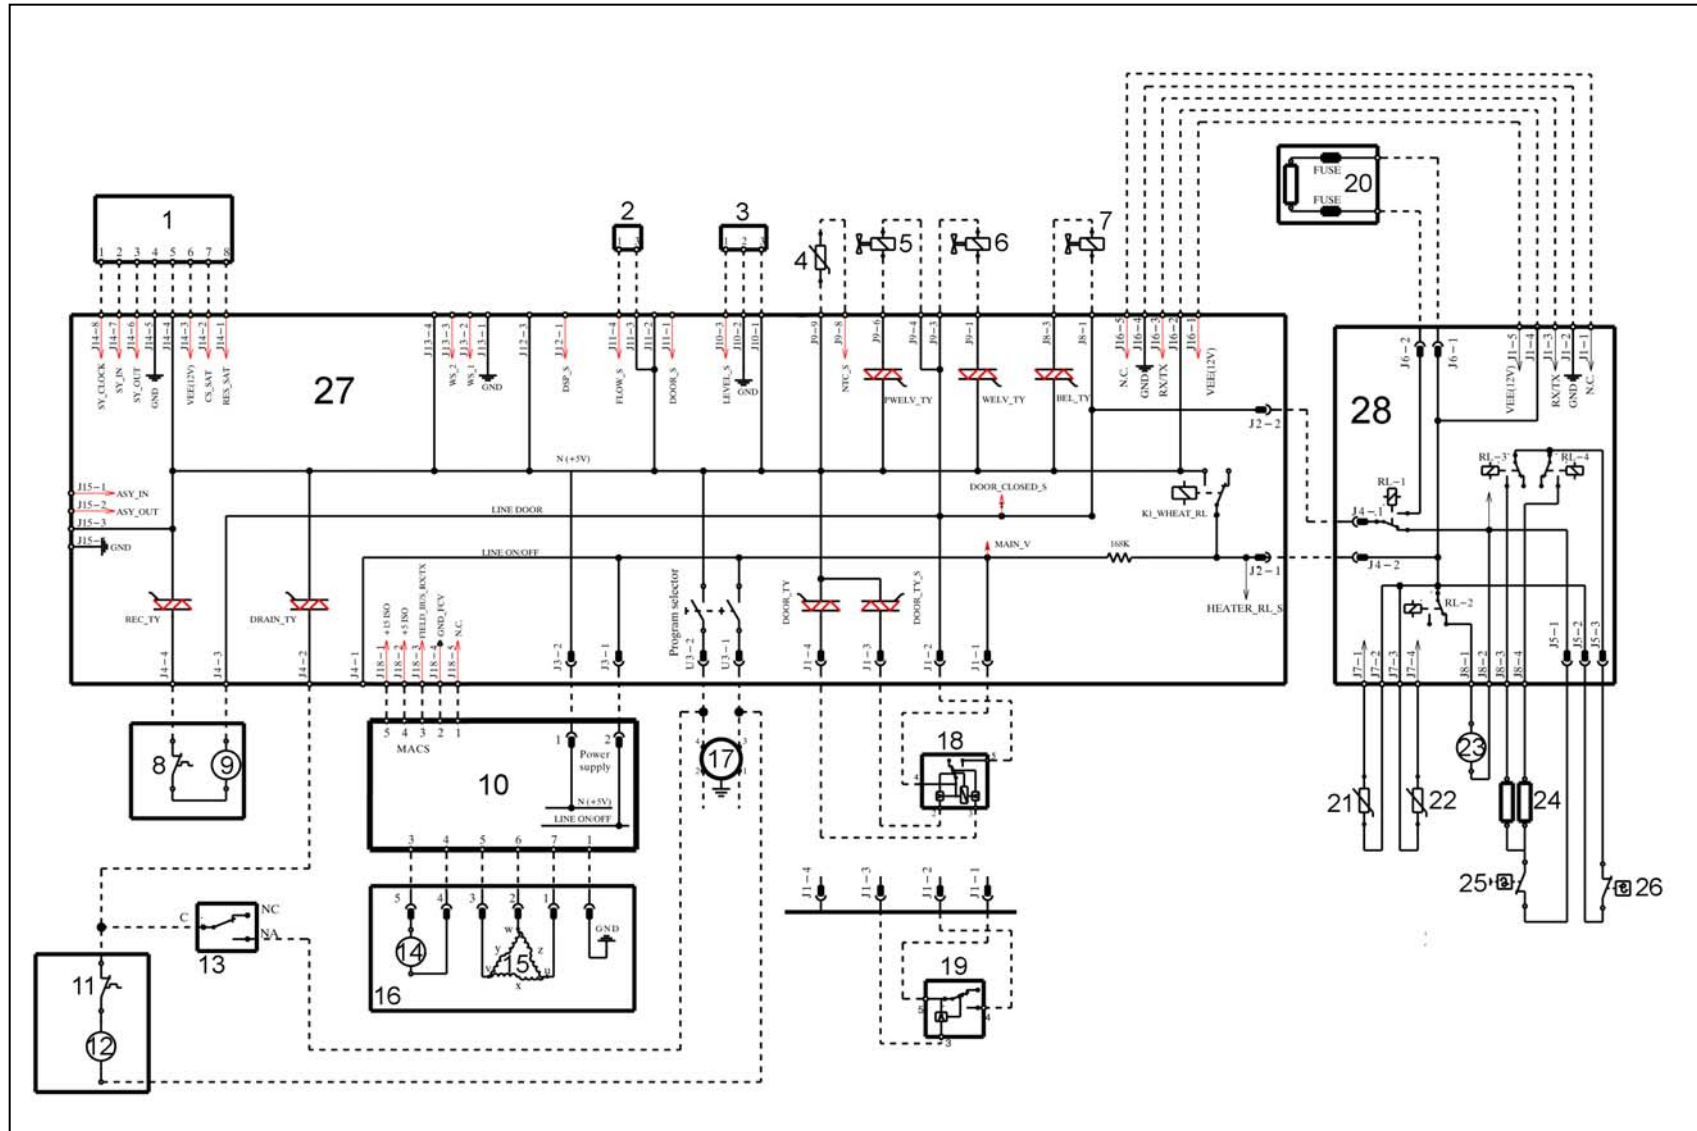

3.16.1 Key to circuit diagram EWM25xx without Aqua Control

Electrical components on appliance		Components on main board	
1.	LCD Module	DOOR_TY	Door interlock Triac
2.	Damper with weight sensor	DRAIN_TY	Drain pump Triac
3.	Flowmeter	REC_TY	Triac circulation pump
4.	Analogic pressure switch	K1	Heating element relay
5.	Washing NTC temperature sensor	ON/OFF	Main switch (programme selector)
6.	Solenoid valve for prewash	PWELW_TY	Pre-wash solenoid Triac
7.	Solenoid valve for wash	WELV_TY	Wash solenoid Triac
8.	Solenoid valve for bleach	BEL_TY	Bleach solenoid Triac
9.	Thermal cut-out (circulation pump)		
10.	Pump circulation		
11.	Thermal cut-out (drain pump)		
12.	Drain pump		
13.	Motor control board (FCV)		
14.	Tachometric generator (motor)		
15.	Stator (motor)		
16.	Three-phase motor (induction)		
17.	Interference filter		
18.	Instantaneous door interlock		
19.	Traditional door interlock		
20.	Washing heating element (with thermal fuses)		
21.	Main circuit board		

3.17 Basic circuit diagram EWM25xx WD without aqua control