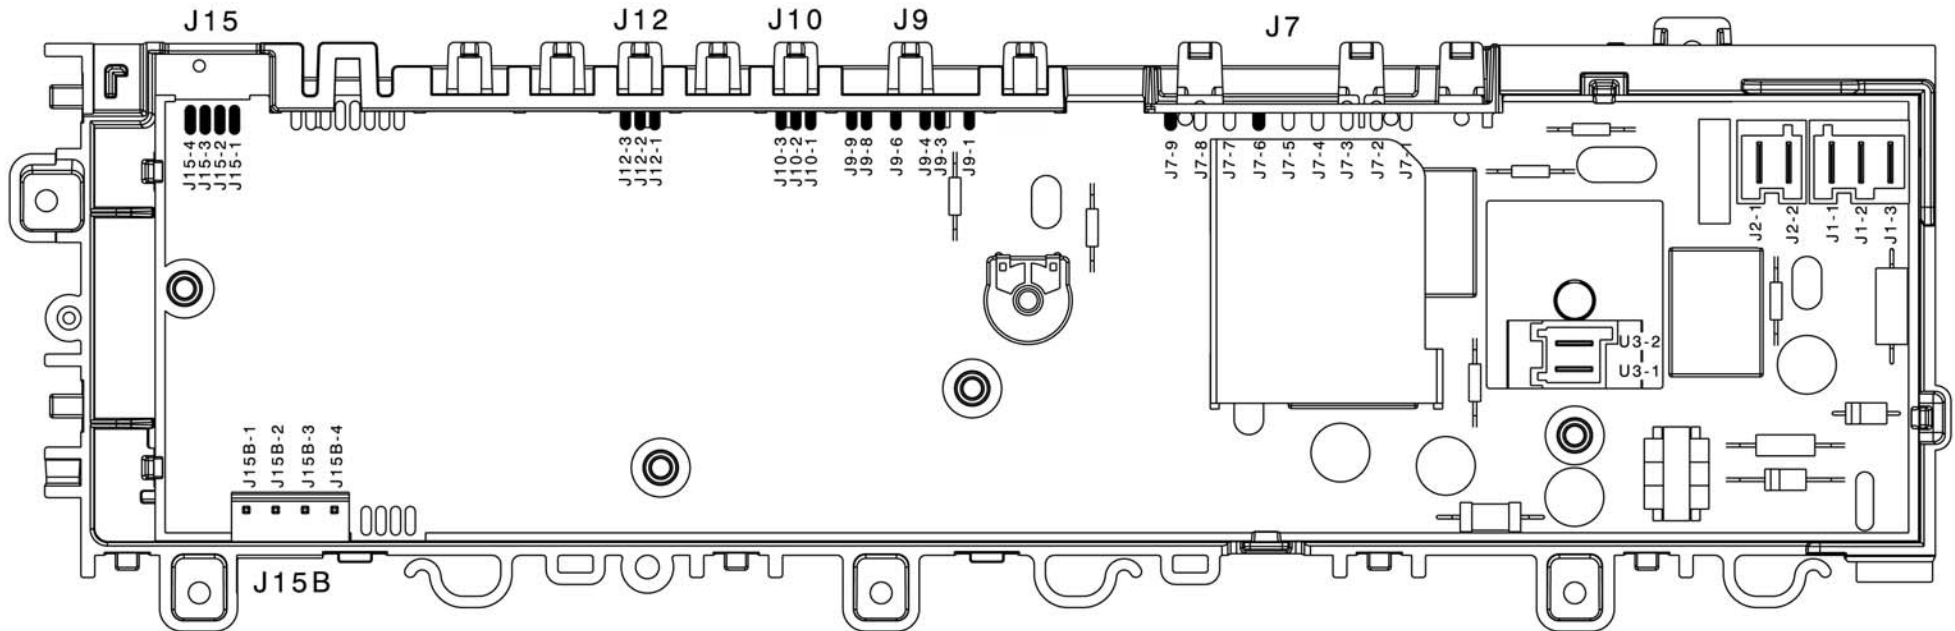

3.7 Connectors on circuit board EWM1100

J15/J15B	J12	J10	J9	J7	J2	J1
Serial interface: J15-1 ASY_IN J15-2 ASY_OUT J15-3 +5V J15-4 GND	J12-1 Drum position sensor (sensing) J12-2 not used J12-3 Drum position sensor DSP (+5V)	J10-1 Analogic pressure switch (+5V) J10-2 Analogic pressure switch (GND) J10-3 Analogic pressure switch (signal)	J9-1 Washing solenoid (triac) J9-3 Solenoids (line) J9-4 Solenoids (line) J9-6 Pre-wash solenoid (triac) J9-8 NTC temperature sensor J9-9 NTC temperature sensor	J7-1 Drain pump (line) J7-2 Motor (stator - ½ field) J7-3 Motor (stator full field) J7-4 Motor (rotor) J7-5 Motor (rotor) J7-6 Motor (triac) J7-7 Motor (tachometric generator) J7-8 Motor (tachometric generator) J7-9 Drain pump (triac)	J2-1 Heating element (Relay) J2-2 Heating element (Line)	J1-1 Door safety interlock (triac) J1-2 Door safety interlock (line-sensing) J1-3 Door safety interlock (Line)
U3						
U3-1 line U3-2 line (neutral)