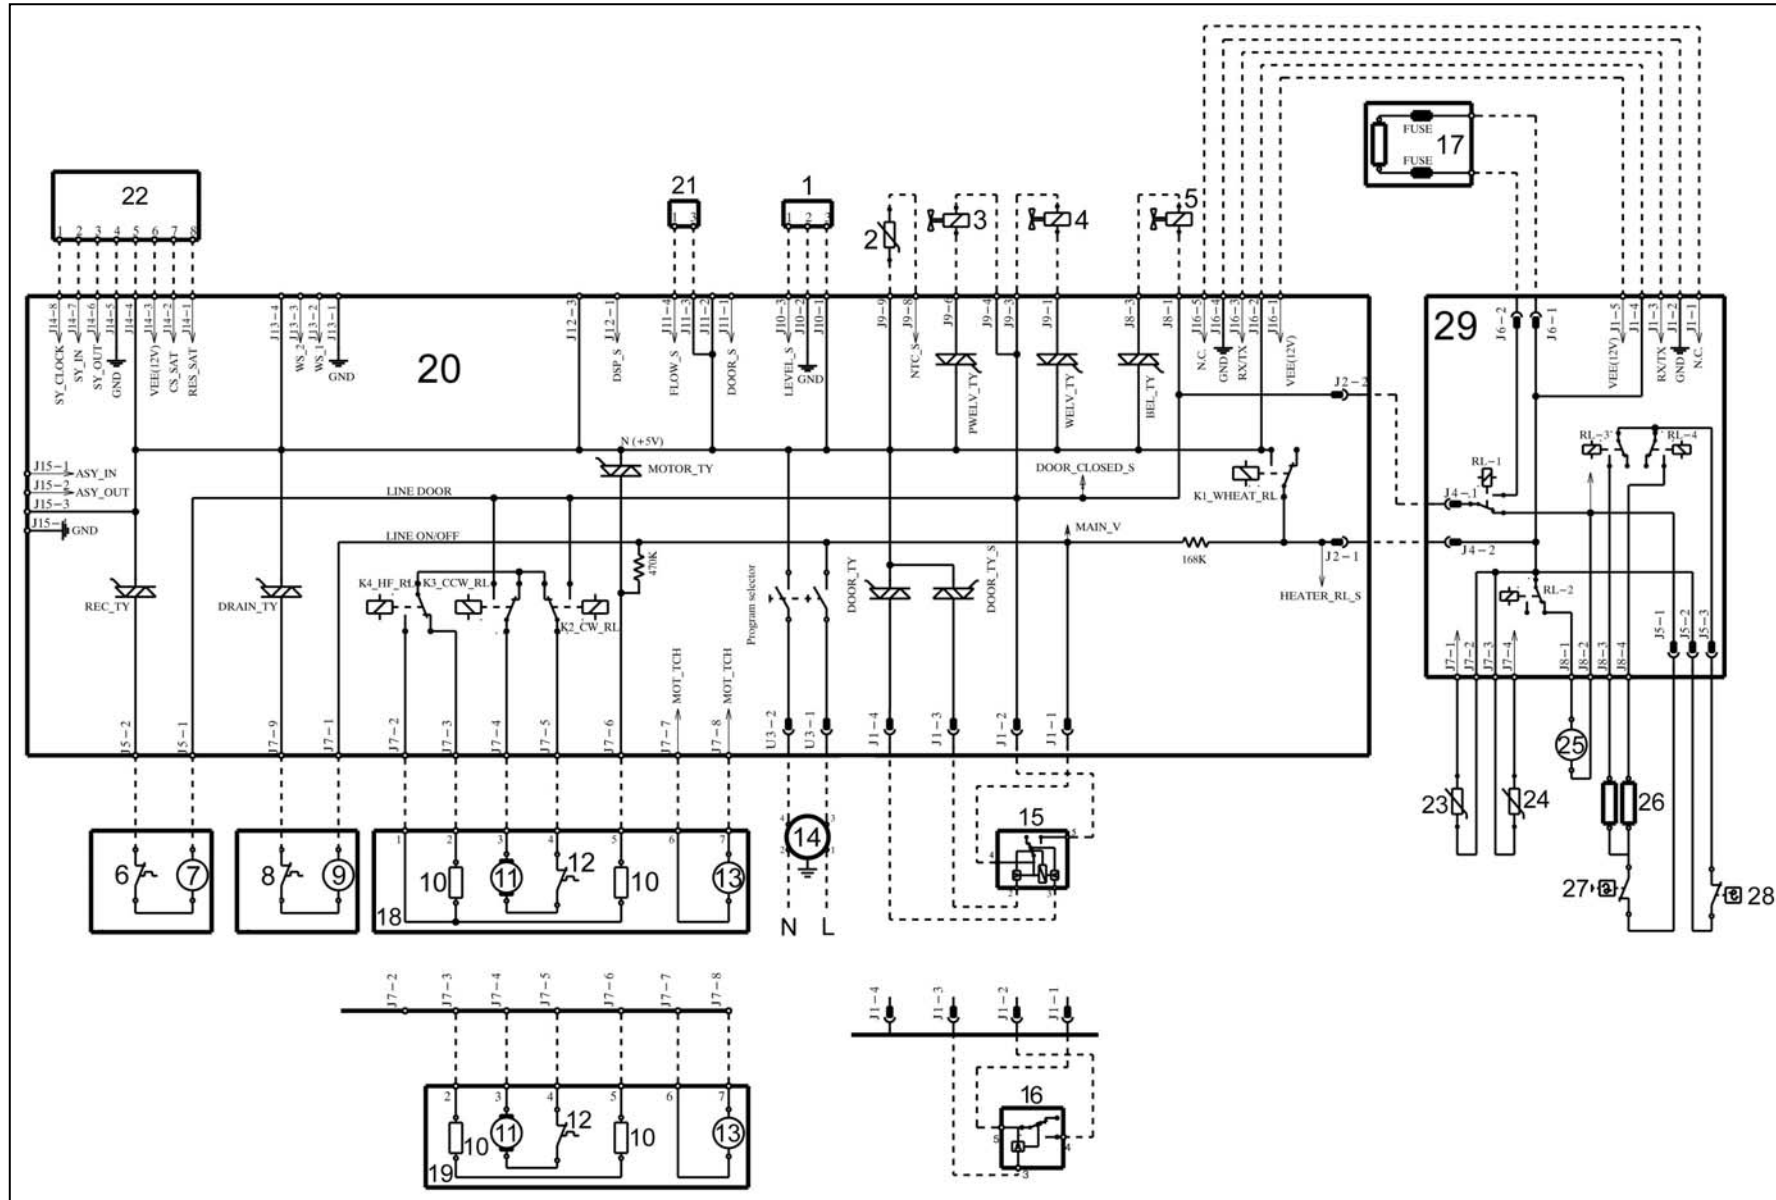

3.11 Basic circuit diagram WD EWM2100