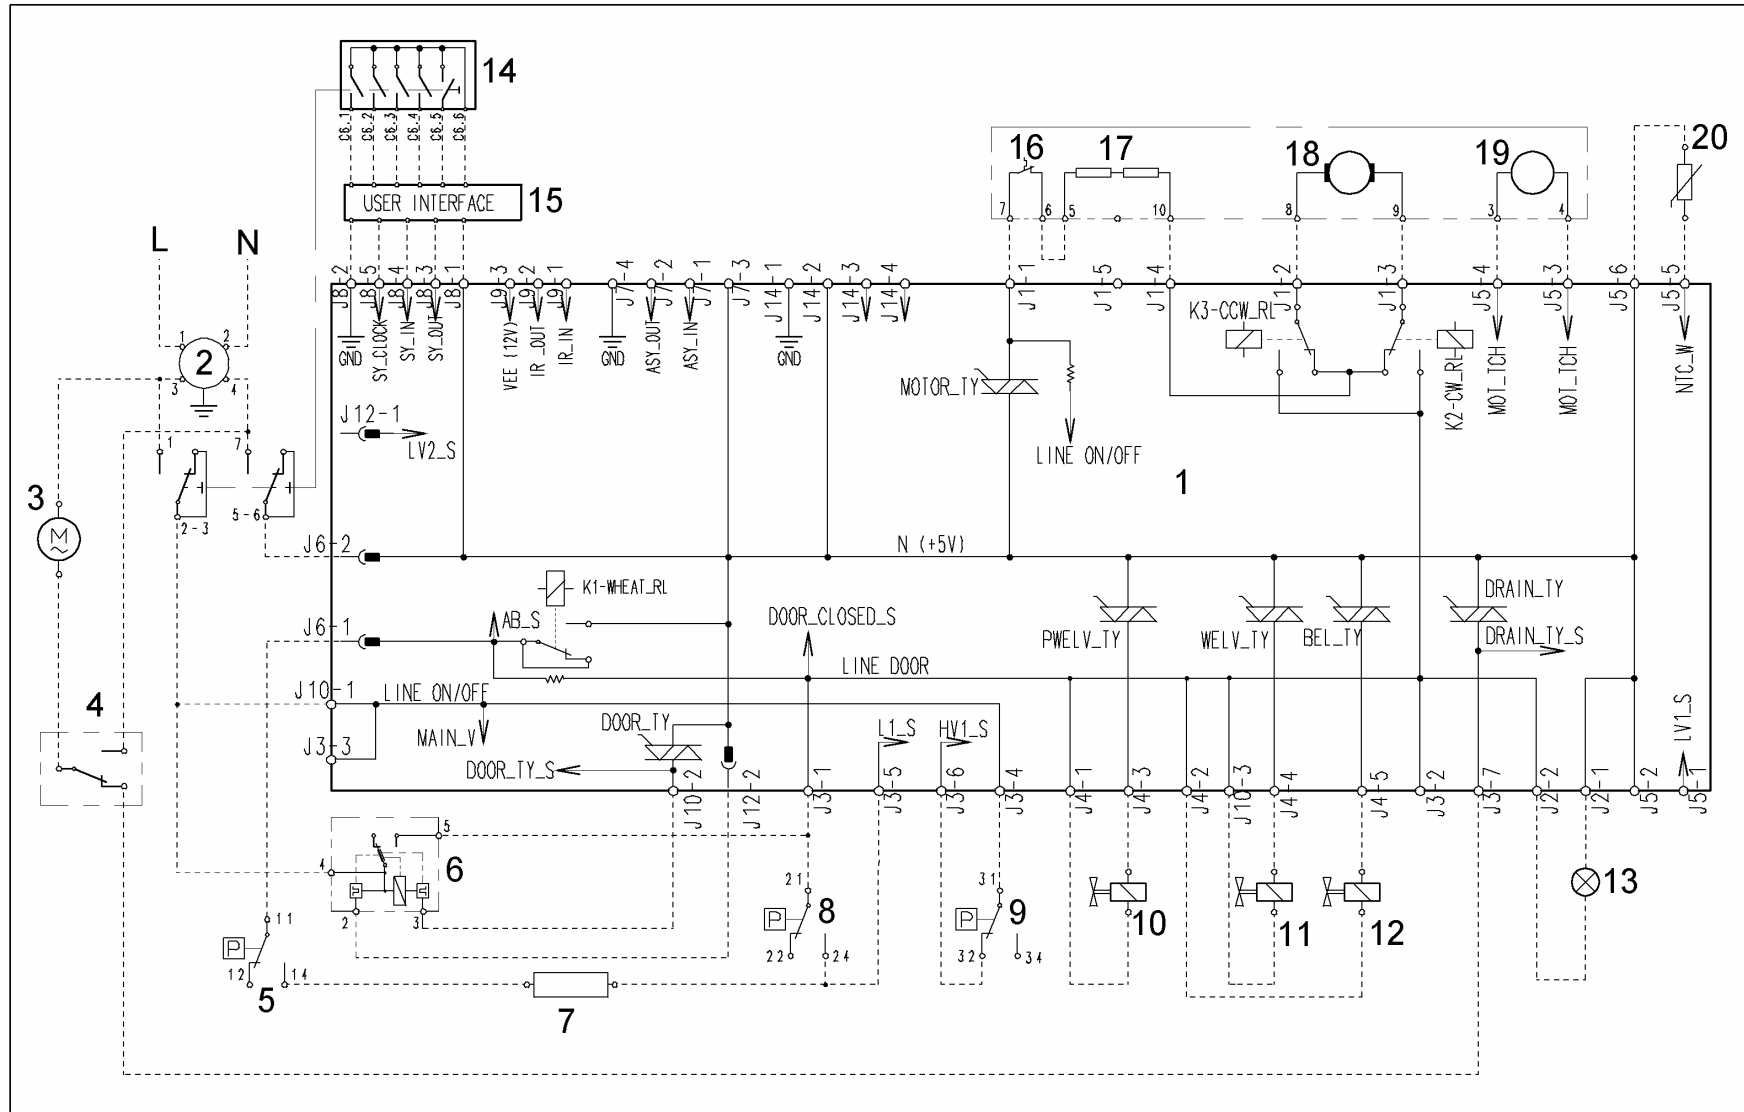

2.12.3 Diagram (with aqua control)