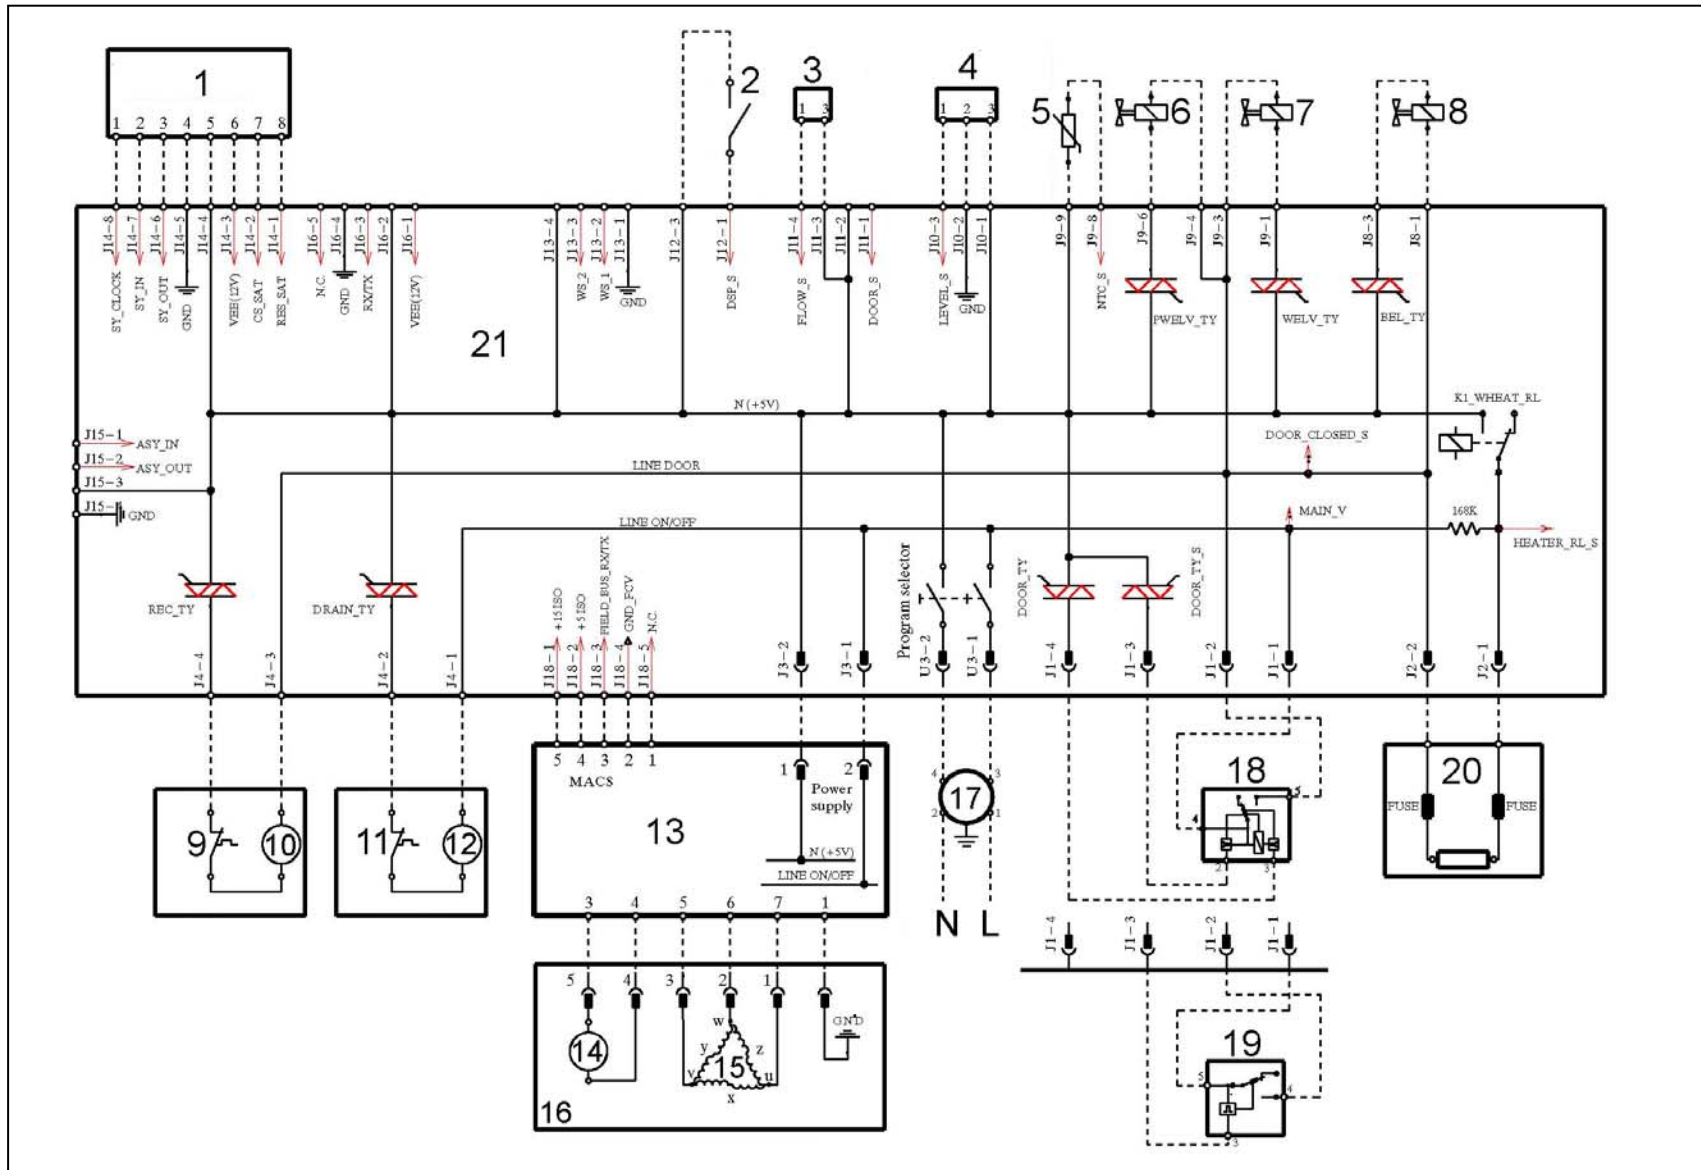

3.16 Basic circuit diagram EWM25xx without aqua control

3.16.1 Key to circuit diagram EWM25xx without Aqua Control

Electrical components on appliance		Components on main board	
1.	LCD Module	DOOR_TY	Door interlock Triac
2.	Damper with weight sensor	DRAIN_TY	Drain pump Triac
3.	Flowmeter	REC_TY	Triac circulation pump
4.	Analogic pressure switch	K1	Heating element relay
5.	Washing NTC temperature sensor	ON/OFF	Main switch (programme selector)
6.	Solenoid valve for prewash	PWELW_TY	Pre-wash solenoid Triac
7.	Solenoid valve for wash	WELV_TY	Wash solenoid Triac
8.	Solenoid valve for bleach	BEL_TY	Bleach solenoid Triac
9.	Thermal cut-out (circulation pump)		
10.	Pump circulation		
11.	Thermal cut-out (drain pump)		
12.	Drain pump		
13.	Motor control board (FCV)		
14.	Tachometric generator (motor)		
15.	Stator (motor)		
16.	Three-phase motor (induction)		
17.	Interference filter		
18.	Instantaneous door interlock		
19.	Traditional door interlock		
20.	Washing heating element (with thermal fuses)		
21.	Main circuit board