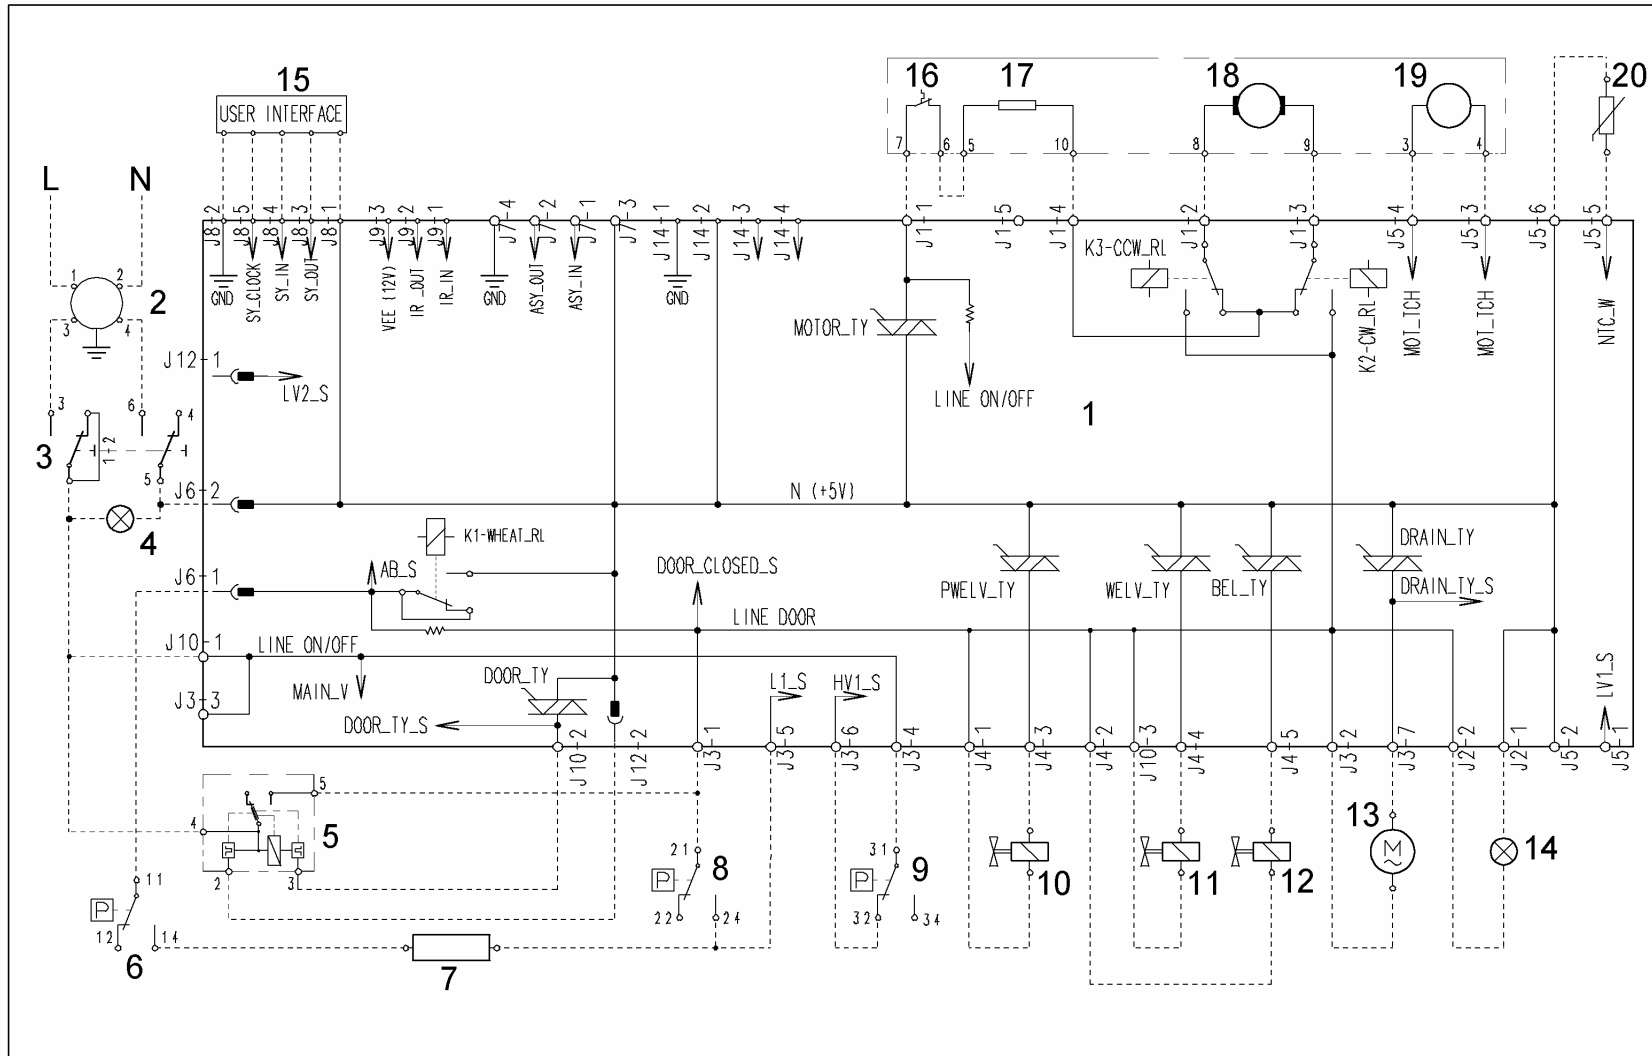

2.12 Basic circuit diagram EWM1000PLUS

2.12.1 Diagram (without aqua control)