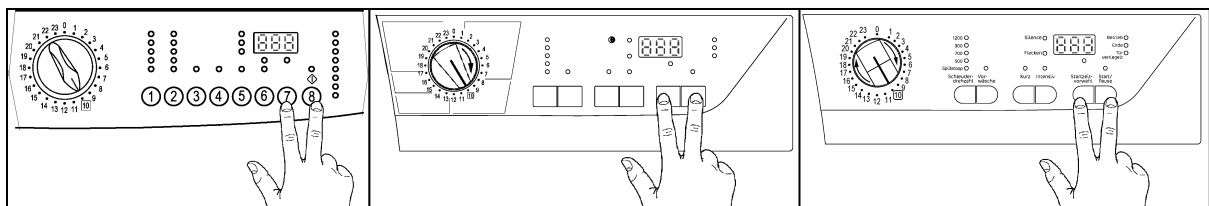

2.2.2 Rapid reading of alarm codes

The last alarm code can be displayed even if the programme selector is not in the tenth position (diagnostics) or if the appliance is in normal operating mode (e.g. during the execution of the washing programme):

- ☞ Press and hold down **START/PAUSE** and the option button nearest to the START/PAUSE button for at least two seconds: the LEDs initially switch off, and then display the flashing sequence corresponding to the alarm; if the display is featured, it will display the alarm code
- ☞ The alarm sequence is displayed for the time in which the buttons are hold down
- ☞ During the time the alarm is displayed, the appliance continues to perform the cycle or, if it is in the selection phase, it keeps in memory the options previously chosen.

2.2.3 Cancelling the last alarm

It is good practice to cancel the last alarm, after reading the alarm code to check whether the alarm re-occurs during the diagnostics control after the reparation of the appliance.

1. Select diagnostics mode and turn the programme selector to the **tenth** position (reading of alarm)
2. Press and hold down **START/PAUSE** and **any of the option buttons** at the same time for five seconds.