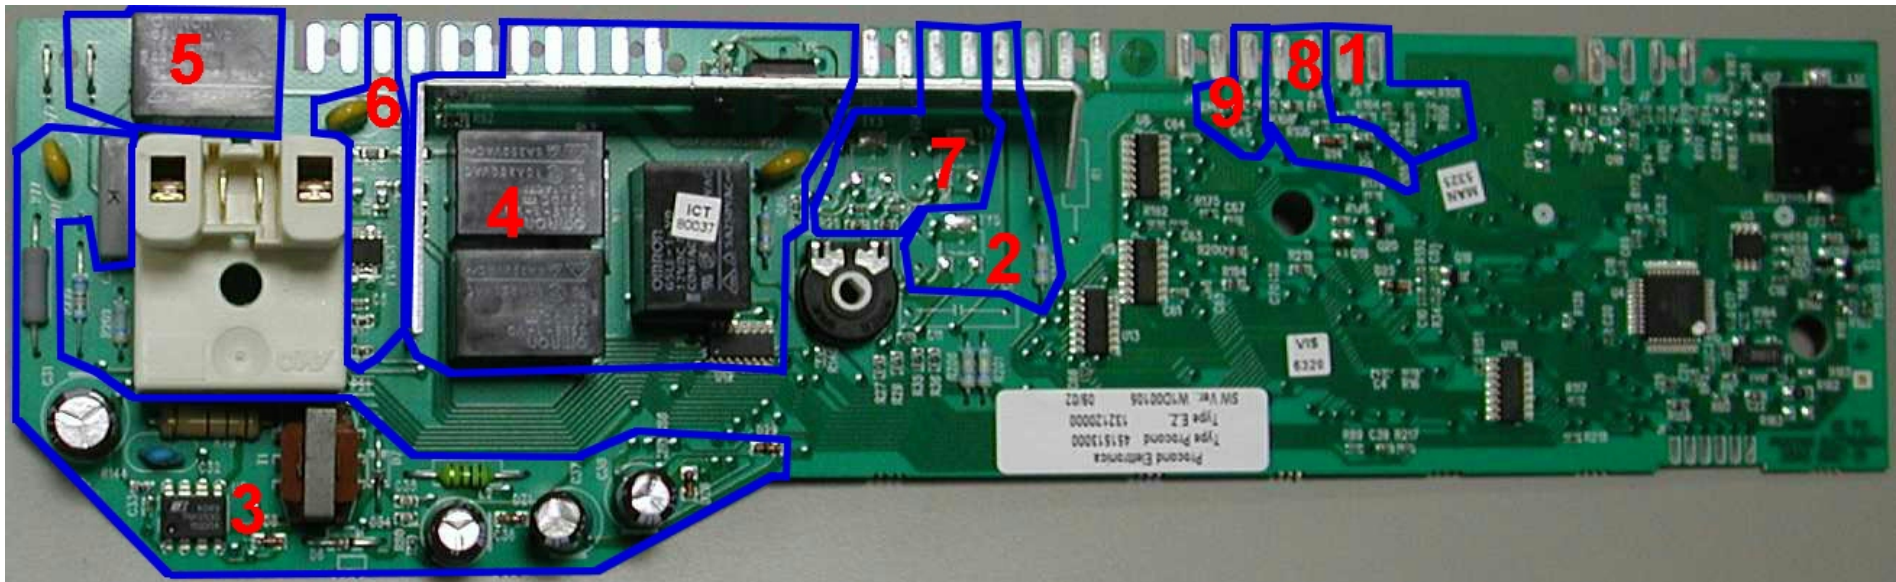

1.10 Burning on the circuit board EWM1000

1.10.1 EWM1000

In case of burning on the main circuit board, check that the problem is not caused by another electrical component (short-circuits, poor insulation, water leakage). Refer to the figures below in order to identify the component that might have caused the burning according to the position of the burned area.

The circuit board shown below is the version with the greatest number of components: other boards may not feature all these components (relay K4 and buzzer).

1.10.2 Components side (common)

1. NTC washing temperature sensor 2. Drain pump 3. Power supply 4. Motor	5. Heating element 6. Door safety interlock 7. Water fill solenoids 8. Tachymetric generator (motor) 9. Drum positioning system (top-loaders)