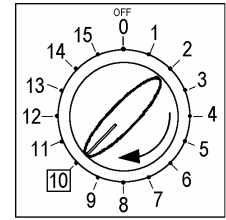

1.5 Reading the alarms

Proceed as follows to read the last alarm condition stored in the EEPROM on the control board:

- Access diagnostics mode.
- Irrespective of the type of control board and configuration, turn the programme selector **clockwise** to the **tenth position**.