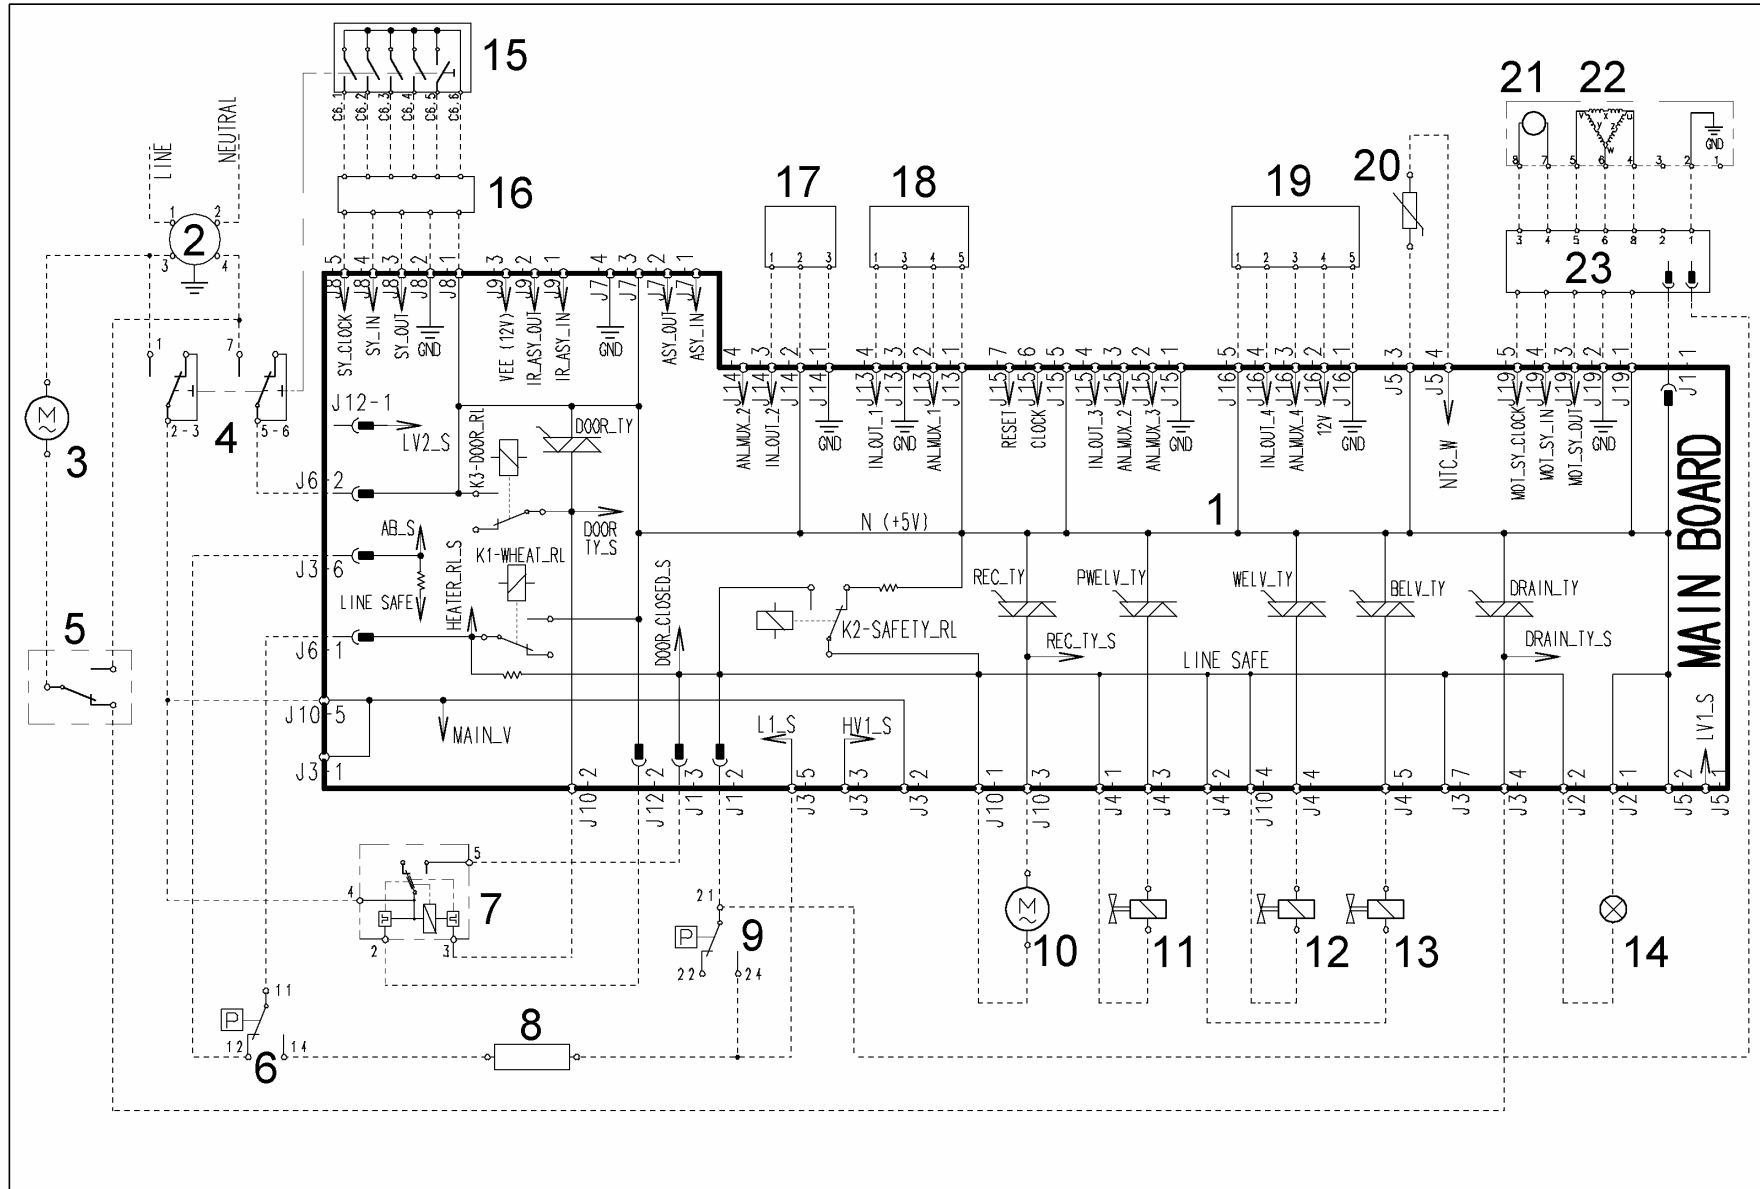

2.14 Basic circuit diagram with sensor EWM3000NEW