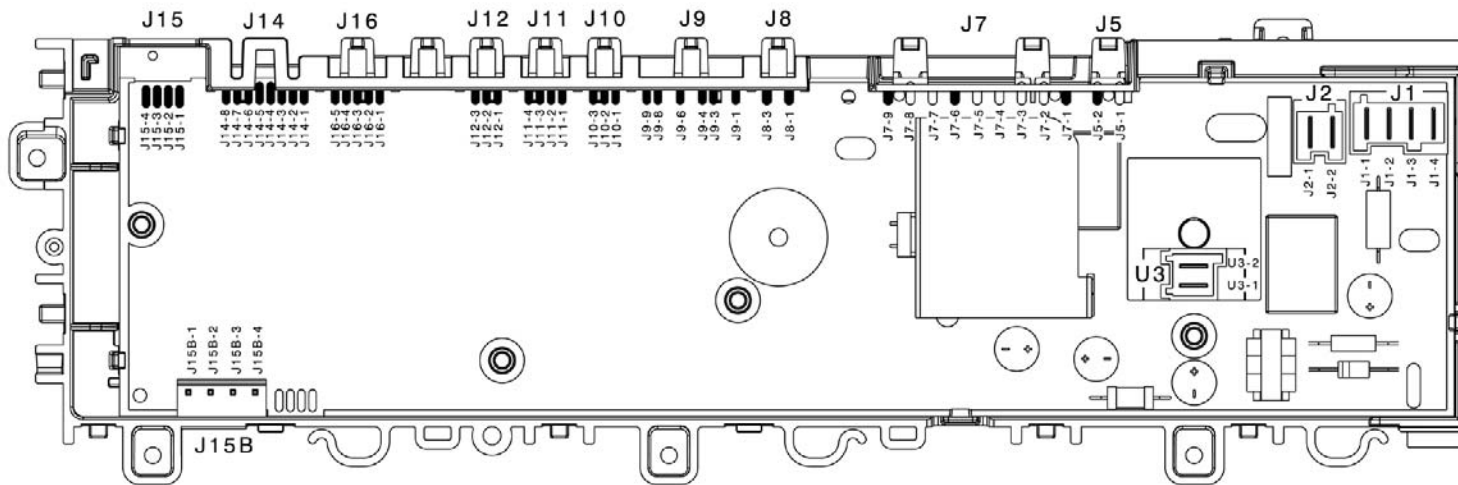

3.13 Connectors on circuit board WM/WD EWM2100

J15/J15B	J16	J11	J9	J7	J1
Serial interface: J15-1 ASY_IN J15-2 ASY_OUT J15-3 +5V J15-4 GND	Communication with WD external board: J16-1 Vee 12V J16-2 5V J16-3 Rx/Tx J16-4 GND J16-5 N.C.	J11-3 Flowmeter (GND) J11-4 Flowmeter (signal)	J9-1 Washing solenoid (triac) J9-3 Solenoids (line) J9-4 Solenoids (line) J9-6 Pre-wash solenoid (triac) J9-8 NTC temperature sensor J9-9 NTC temperature sensor	J7-1 Drain pump (line) J7-2 Motor (stator - ½ field) J7-3 Motor (stator full field) J7-4 Motor (rotor) J7-5 Motor (rotor) J7-6 Motor (triac) J7-7 Motor (tachometric generator) J7-8 Motor (tachometric generator) J7-9 Drain pump (triac)	J1-1 Door safety interlock (triac) J1-2 Door safety interlock (line-sensing) J1-3 Door safety interlock (line)
J14	J12	J10	J8	J5	U3
LCD Module: J14-1 RES_SAT J14-2 CS_SAT J14-3 Vee (12V) J14-4 GND J14-5 5V J14-6 SY_OUT J14-7 SY_IN J14-8 SY_CLOCK	J12-1 Drum position sensor DSP (sensing) J12-2 not used J12-3 Drum position sensor DSP (+5V)	J10-1 Analogic pressure switch (+5V) J10-2 Analogic pressure switch (GND) J10-3 Analogic pressure switch (signal)	J8-1 Bleach/condensation solenoid J8-3 Bleach/condensation solenoid (tiac)	J5-1 Circulation pump (line) J5-2 Circulation pump (triac)	U3-1 Line U3-2 Line (neutral)
				J2	
				J2-1 Heating element (relay) J2-2 Heating element (line)