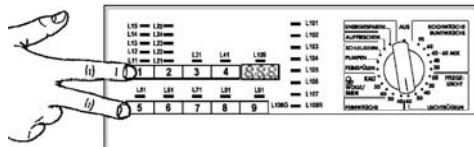

1. Select diagnostics mode and turn the programme selector to the **tenth** position (reading of alarm)
2. Press buttons **1** and **5** simultaneously.
3. Hold buttons **1** and **5** down (about 2 seconds).