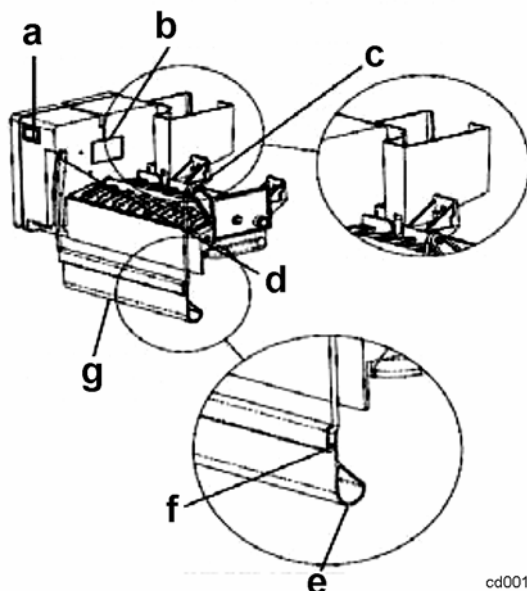

The mentioned icemaker has been replaced by the new one part no. 2417098023 and has a number of improvements over the previous one:

- The lifting of the bail arm is controlled in the head of the icemaker rather than from on the end of the ejector arm.
- The extension for the bail arm has been modified to give a wider surface to sit on the ice cubes.

The part no. for the bail arm is 2417206014 and is included in the icemaker.

Moreover, it is necessary to order the shelf part no. 2417409014.

SOLUTION:

To install the icemaker:

Key:

- a – ON/OFF switch
- b – label location
- c – bail arm right side support
- d – lift for bail arm
- e – wide edge towards the bottom
- f – top edge towards the front
- g – new bail arm extension

1. Install the bail arm extension in the icemaker.
Both edges e) and f) must be placed correctly as shown in the figure above so that the extension can fold to the back when the bucket is installed.
Push the extension on until it clicks against the bail arm.

Detail of the fill cup

cd001978

2. Install the fill cup in the icemaker as shown in the figure above.
The fill cup tab pushes into channel on the ice mould next to the head of the icemaker.

3. Remove the ice bucket from the refrigerator.