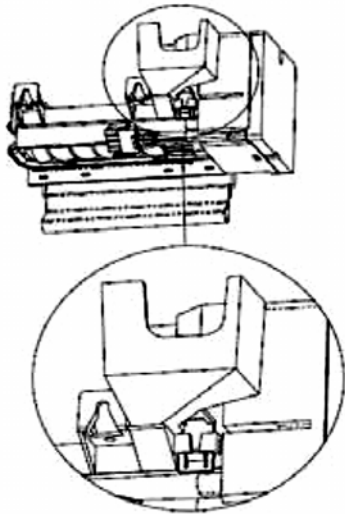

**INSTALLATION OF THE NEW ICEMAKER PART NO. 17098023 ON SIDE BY SIDE
REFRIGERATORS - Rev. 01**

DESCRIPTION:

As from serial no. 714xxxxxx (complete no. 4A714xxxxxx), the appliances listed in tab. A, are equipped with an old icemaker part no. 2416965032 or 2416965024 or 2416277024.

The mentioned icemaker has been replaced by the new one part no. 2417098023 and has a number of improvements over the previous one:

- The lifting of the bail arm is controlled in the head of the icemaker rather than from on the end of the ejector arm.
- The extension for the bail arm has been modified to give a wider surface to sit on the ice cubes.

The part no. for the bail arm is 2417206014 and is included in the icemaker.

Moreover, it is necessary to order the shelf part no. 2417409014.

SOLUTION:

To install the icemaker:

Key:

- a – ON/OFF switch
- b – label location
- c – bail arm right side support
- d – lift for bail arm
- e – wide edge towards the bottom
- f – top edge towards the front
- g – new bail arm extension

1. Install the bail arm extension in the icemaker.
Both edges e) and f) must be placed correctly as shown in the figure above so that the extension can fold to the back when the bucket is installed.
Push the extension on until it clicks against the bail arm.