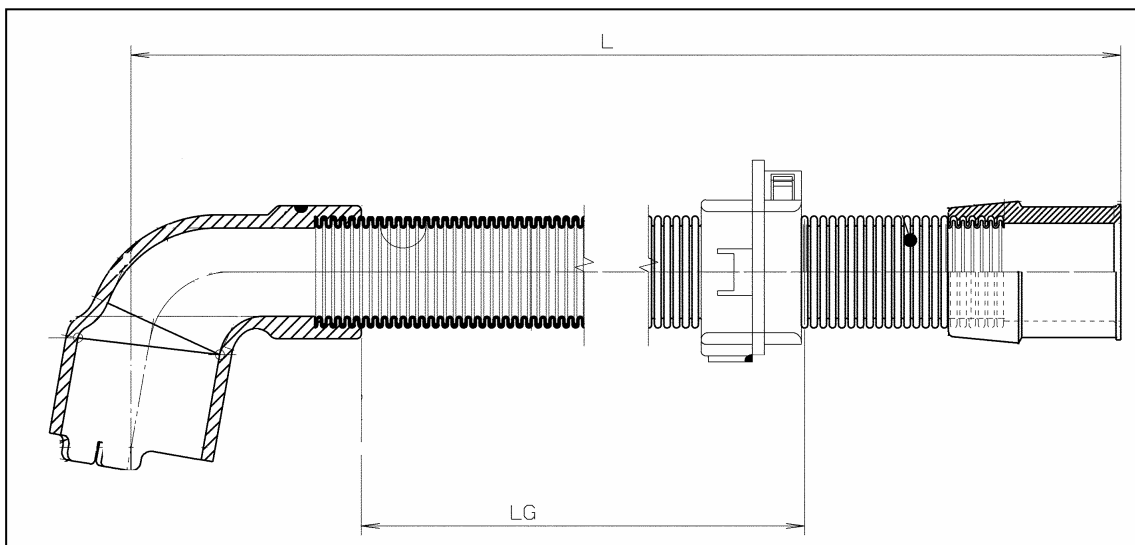

**SERVICE BULLETIN**

**Drain hose**

**DESCRIPTION:**

We inform you that in the Distriparts Warehouses, some hoses of different lengths are available.

**AFFECTED MODELS:**

All types of dishwashers.

**SPARE PARTS:**

The following table presents the part nos. and the available lengths of the hoses depending on the "LG" distance (between the flange and the start of the corrugated hose) as indicated in figure:

Part no.	L= (mm)	LG= (mm)
1526492010	1930	360
1526492119	2430	360
1526492200	1930	315
1526492309	2430	315
1526492408	2230	360
1526492507	2230	315