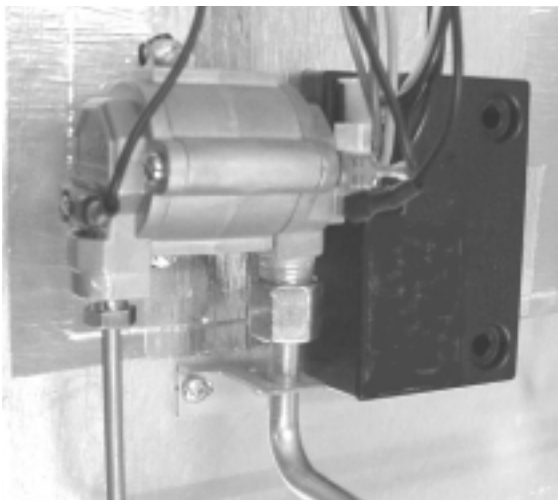

Dometic GmbH, In der Steinwiese 16, D-57074 Siegen

RM 7XX1, RM 7XX5

Ignition and / or power problems valve GV100

Valves up to serial-no. 060228XXXX may have a technical defect. Due to this ignition and power problems may happen.

The power problems do not necessarily result in a bad flame.

Should you change a gas valve please send the faulty one to:

Dometic GmbH
z. Hd. Herrn Peter Seibel
In der Steinwiese 16
57074 Siegen
Germany

Explanation of the Serial-No.

SN 04 06 16 0480

04 = year (2004)
06 = month (June)
16 = day (16)
0480 = numerator