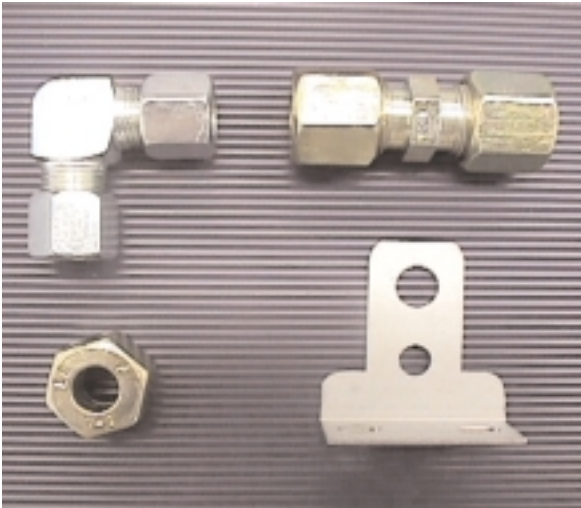

### **Service-Kit Gas pipe**

In the case of changing a RM 4xxx or RM 6xxx into a RM 7xx1 or a RM 7xx5, in order to connect the gas supply with the gas valve you need the following:

**Gas pipe, long:     241 2423-90/3**  
**Service-Kit:        295 2461-40/4**