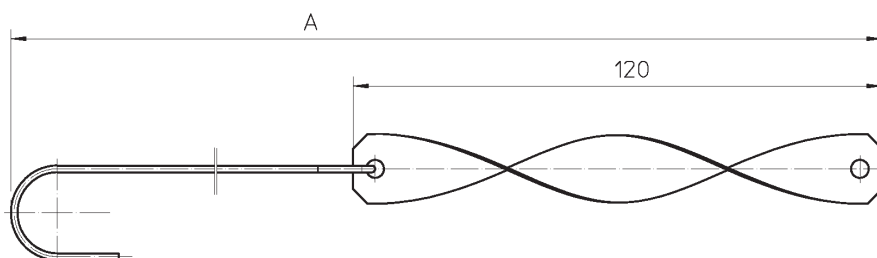

**SERVICE BULLETIN**
**3110/3140**

Dometic GmbH, In der Steinwiese 16, D-57074 Siegen

**Refrigerators**
**Exhaust baffle**

Spare part number	Length (A) in mm	Model
292 6212-00/8	350	RM 4210/11/12/13/15/30/31/32/33/35, RM 5210, RM 5211/15, RM/T 7600/01/05/50/51/55, RM/T 7800/01/05/50/51/55, RML 8550/51/55
292 6212-10/7	430	RM 4260/61/62/63/65, RM 4280/81/85, RM 4370/71
292 6212-20/6	259	RM 4200/01/03, RM 4400/01/05, RM 4360/61, RM 4365, RM 5400/01/05, RM 7360/61/65, RM 7400/01/05, RM 7550/51/55, RM 8400/01, RM 8405, RM 8500/01/05/50/51/55 RG/E 200, S105GE, T105GE, G/GE 105, GM 60B, GM65H, GM 90H, NK 105, RG/E 2000 RA 4420/21
292 6212-30/5	150	RM 4300/01 and RM 301 with 50mbar
292 6212-60/2	198	RM 2191, RM 2202, RM 4180/81/85, RM 4210/11/12/13/15/30/31/32/33/35 and RM 5210/11/15 with RM 2202 cooling unit, RM 4240, RM 4290/91/92, RM 5270/71/85 RM 7270/71/75/90/91/95, RM 7370/71/75/90/91 RM 7395, RMF 7390, RMH 7390 RM 7400/01/05 Bailey RMS 8400/01/05/60/61/65, RMS 8500/01/05, RMS 8550/51/55, RMD 8500/01/05/50/51/55 RM 4300/01 and RM 301 with 30mbar
292 6212-70/1	171	RM 4223