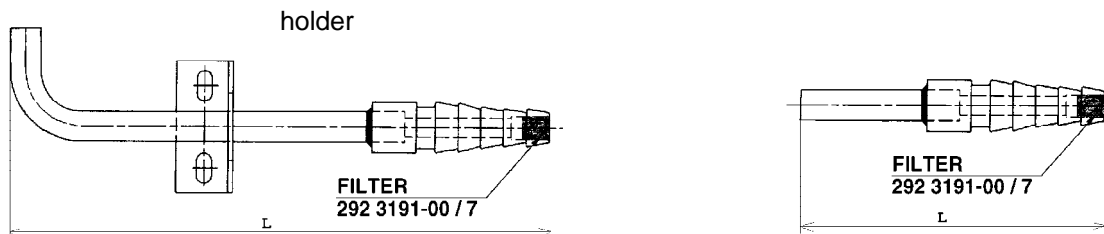

ELECTROLUX SIEGEN GmbH, In der Steinwiese 16, D-57074 Siegen

Gas-connection

For the Scandinavian countries (Finland, Norway, Sweden) and Dänemark.

From 95.09.01 on, some caravan refrigerators for the above countries get new gas-connections.

The gas-connections are exchangeable with the old version.

New gas-connection cpl.

spare part no.: 295 2244-00/8 L = 142, different holder
 295 2244-10/7 L = 92
 295 2244-20/6 L = 342
 295 2244-30/5 L = 142, different holder

spare part no.: 295 2249-00/7 L = 80
 295 2353-00/7 L = 363

Spare parts numbers for new gas-connection cpl.	Model
295 2244-00/8	RM 4200, RM 4201, RM 4210, RM 4211, RM 4230, RM 4231, RM 4260, RM 4261 and GM 65H
295 2244-10/7	RM 4215, RM 4235, RM 4265, RM 4285, RM 4365, RM 4405, RM 5215, RM 5275 and RM 5405
295 2244-20/6	RM 4203 and GM 60B
295 2244-30/5	RM 4180 and RM 4181
295 2249-00/7	RM 4212, RM 4213, RM 4233, RM 4263, RM 4240, RM 4270, RM 4271, RM 4280, RM 4281, RM 4300, RM 4301, RM 4360, RM 4361, RM 4370, RM 4371, RM 4400, RM 4401, RM 5211, RM 5270, RM 5271, RM 5400, RM 5401 and GM 90H
295 2353-00/7	RA 4420, RA 4421, G 105, GE 105 and NK 105