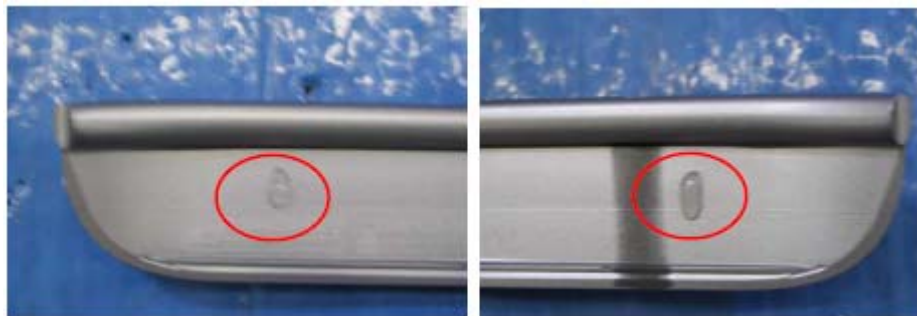

HORIZONTAL HANDLE INSERT FALLS OUT FROM THE ENV06 DOORS

The horizontal handle insert is fitted to the ENV06 doors.

Since the insert handle, due to quality problems, falls out from the doors, in the appliances listed in Tab. A, from the indicated serial no. A, some glue has been applied on the insert edges:

In case of claim due to the falling out of the insert, the Service Engineer must glue it as described above.

However, the glued insert can be replaced later.

The spare doors are delivered together with the insert previously glued by the factory (it is advisable, in any case, to verify that the insert does not detach easily from the door).