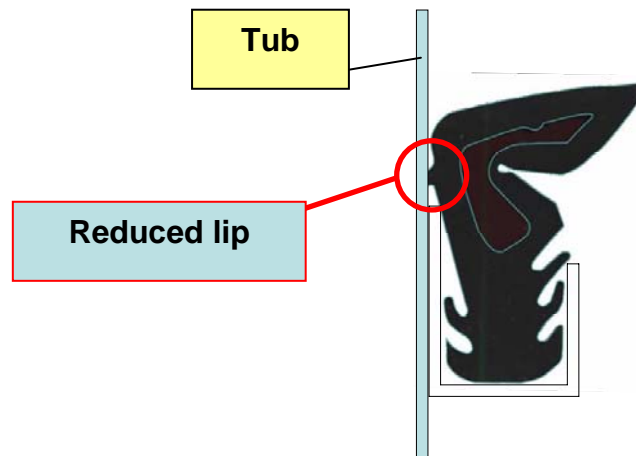

The modification consists in the reduction of the lip that gets in contact with the tub wall (see drawing).

**AFFECTED MODELS:**

All **DIVA** models.

**SPARE PARTS:**

<b>Structure</b>	<b>Description</b>	<b>Part no.</b>
<b>45cm</b>	<i>Previous seal</i>	152 44 45-30/9
	<i>New seal</i>	<b>117 12 65-20/8</b>
<b>60cm</b>	<i>Previous seal</i>	152 44 45-01/0
	<i>New seal</i>	<b>117 12 65-00/0</b>
<b>BIG</b>	<i>Previous seal</i>	152 44 45-20/0
	<i>New seal</i>	<b>117 12 65-10/9</b>
<b>90cm</b>	<i>Previous seal</i>	152 53 99-11/7
	<i>New seal</i>	<b>117 12 65-30/7</b>

**Notes for the interchangeability:**

In case of servicing due to the interference between the upper basket rail and the perimeter door seal, use the new perimeter seal.

The new seals are perfectly interchangeable with the ones previously used.

When the old stock is depleted, only the new seal part no. will be delivered.