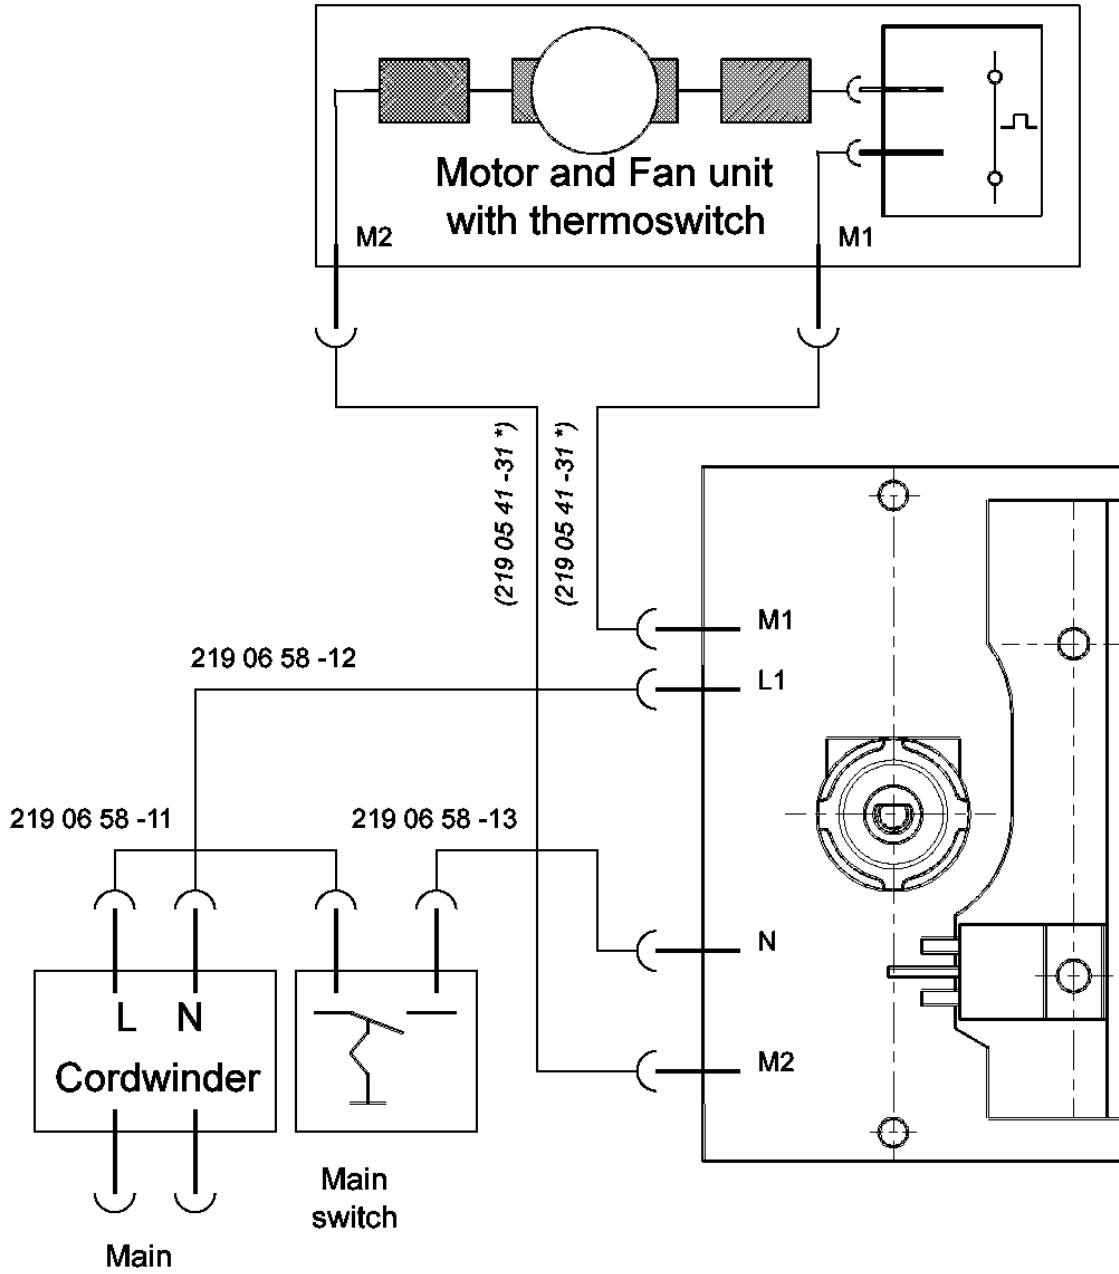

1096541-06 MFU contains 2 pcs of:  
219 06 58 -14 \*

**PVCEWD004**  
**2000W**