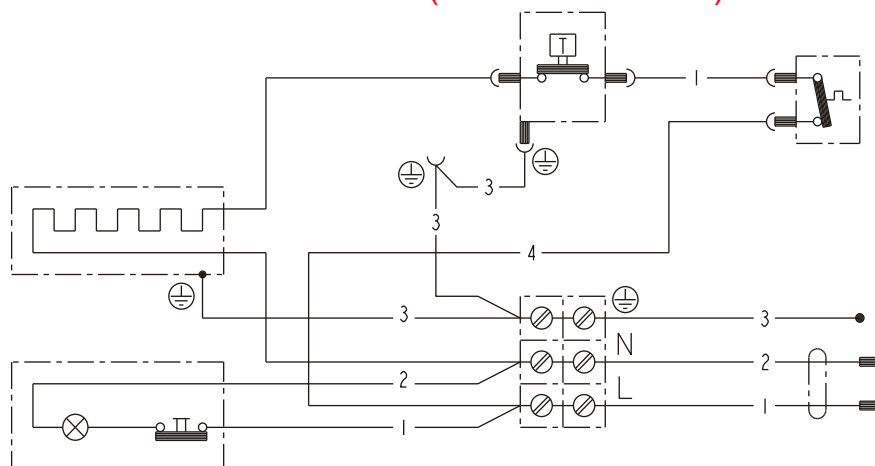

Wiring diagram with thermofuse JAP (from 2002.04. -)

1. BLACK
2. WHITE
3. GREEN/YELLOW
4. BROWN

207532501

Pp207447501