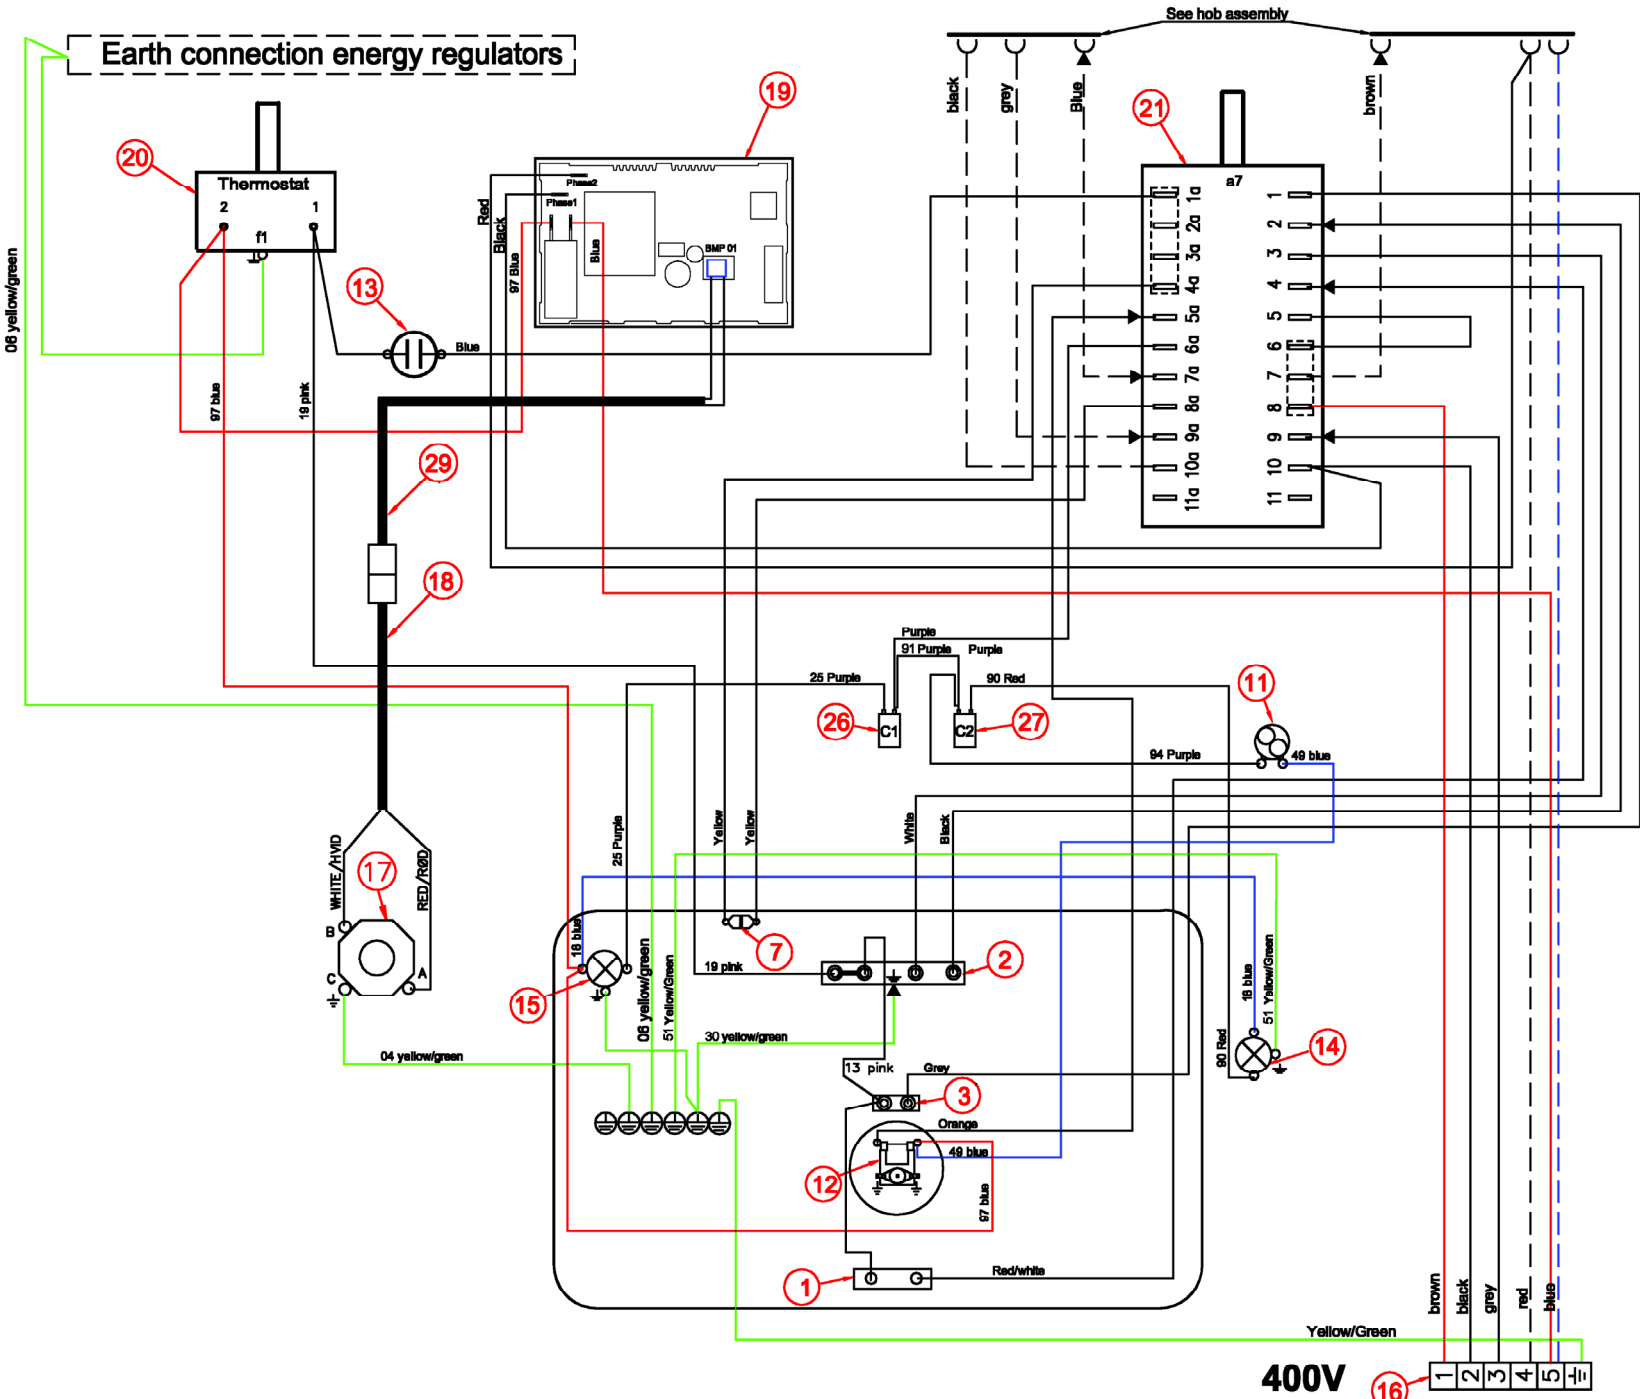

Earth connection energy regulators

08 yellow/green

See hob assembly

Pos	No	Components
29	1	Wiring meat prob timer
28		
27	1	Capacitor
26	1	Capacitor
25		
24		
23		
22		
21	1	Main oven selector
20	1	Thermostat main oven
19	1	Timer
18	1	Wire meat prob socket
17	1	Meat prob socket
16	1	Main terminal
15	1	Oven lamp rear
14	1	Oven lamp side
13	1	Control lamp
12	1	Hot air motor
11	1	Cooling fan
10		
9		
8		
7	1	Thermostat safety
6		
5		
4		
3	1	Heating element ring
2	1	Heating element top
1	1	Heating element bottom
Pos	No	Components

400V