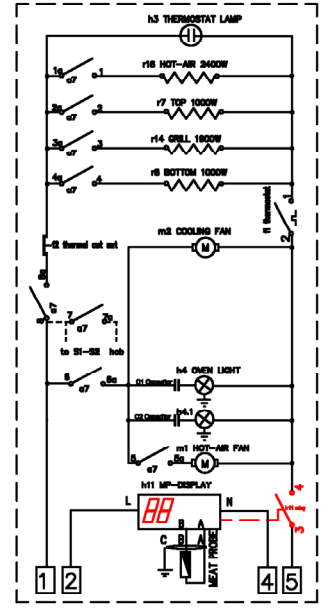

Earth connection energy regulators

08 yellow/green

See hob assembly

Pos	No	Components
29	1	Wiring meat prob timer
28		
27	1	Capacitor
26	1	Capacitor
25		
24		
23		
22		
21	1	Main oven selector
20	1	Thermostat main oven
19	1	Timer
18	1	Wire meat prob socket
17	1	Meat prob socket
16	1	Main terminal
15	1	Oven lamp rear
14	1	Oven lamp side
13	1	Control lamp
12	1	Hot air motor
11	1	Cooling fan
10		
9		
8		
7	1	Thermostat safety
6		
5		
4		
3	1	Heating element ring
2	1	Heating element top
1	1	Heating element bottom
Pos	No	Components

400V