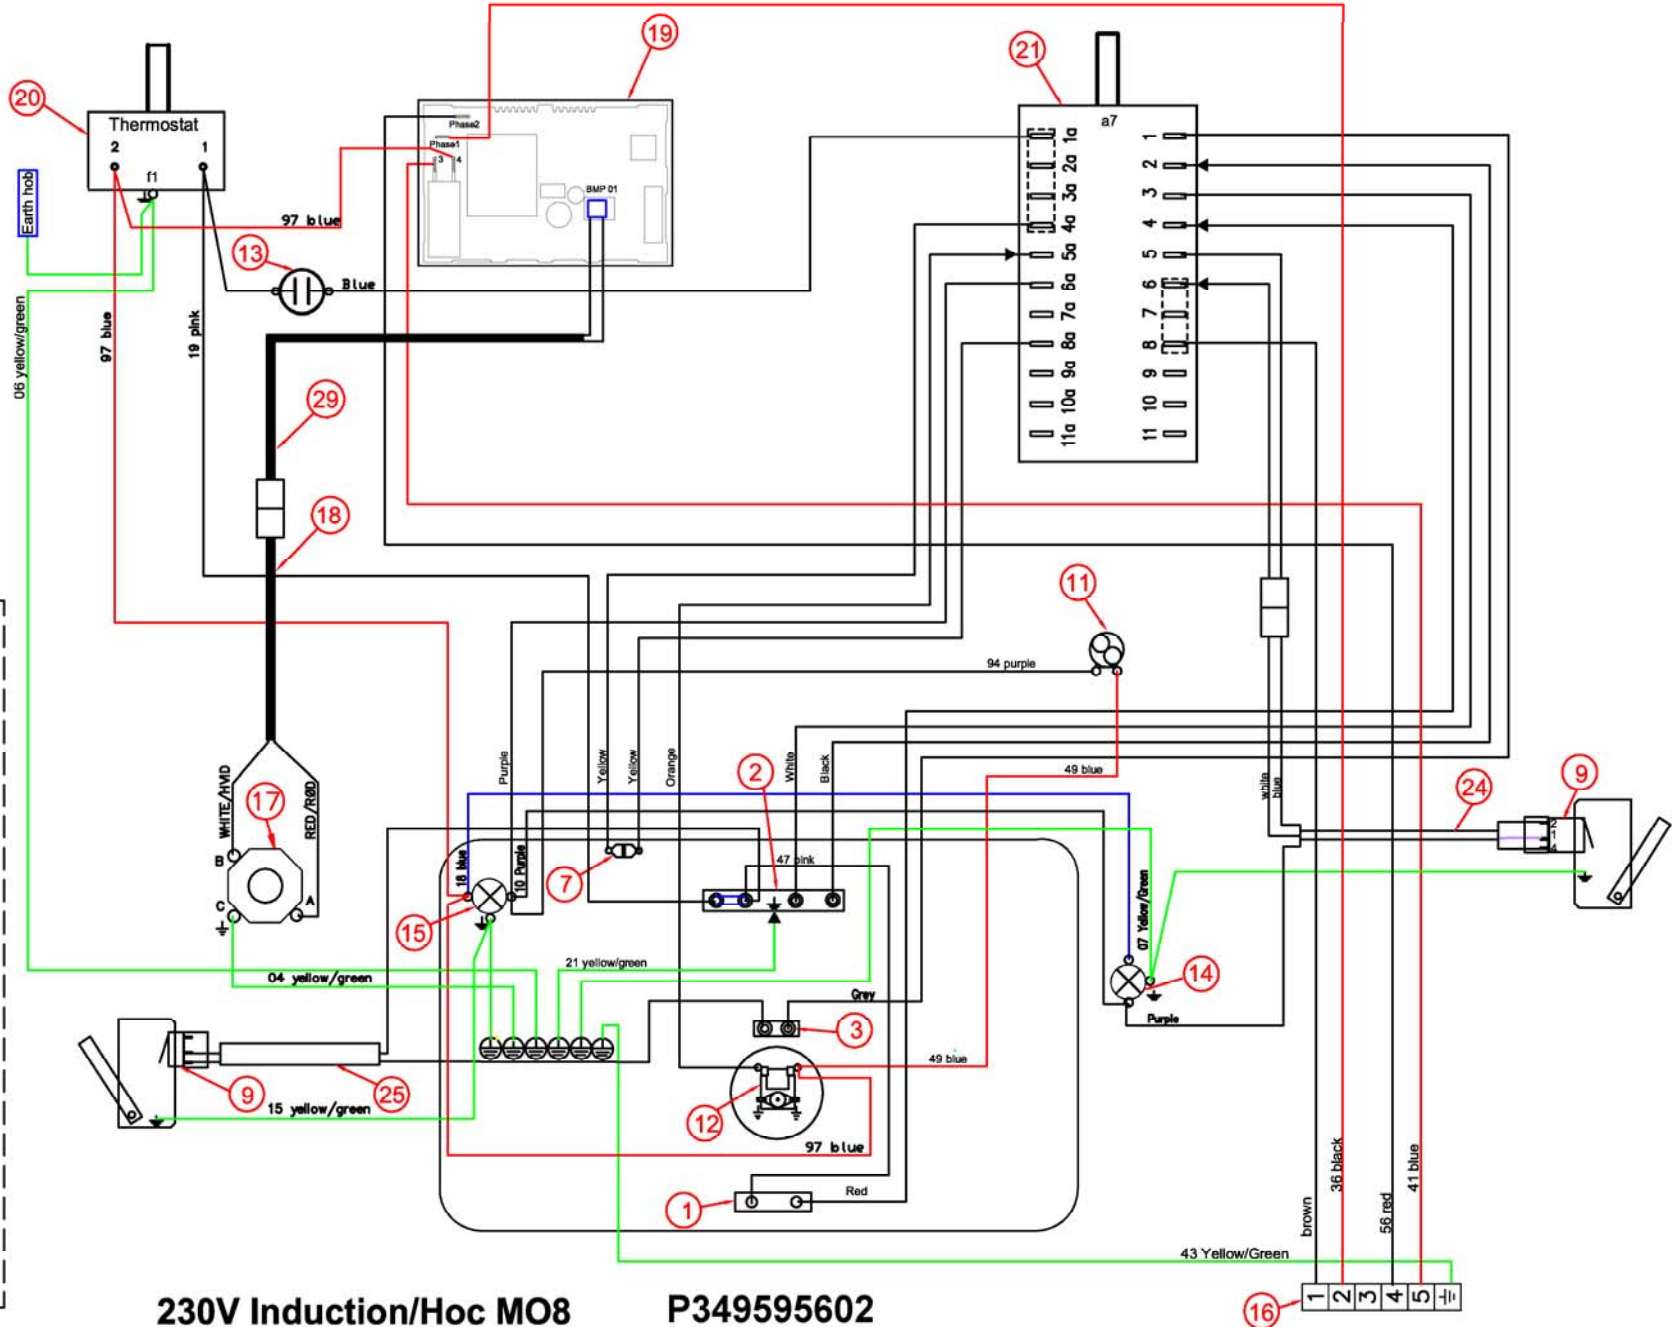

29	1	Wireset MP timer
28	-	
27	-	
26	-	
25	1	WIRESSET DOORSWITCH hot air element
24	1	WIRESSET DOORSWITCH
23	-	
22	-	
21	1	Main switch/ oven function
20	-	THERMOSTAT
19	-	MEATPROBE DISPLAY
18	-	Wireset MP socket
17	-	JACK PLUG
16	-	TERMINAL STRIP 6 POLS. SWAP
15	-	OVEN LAMP TOP
14	-	OVEN LAMP SIDE
13	-	THERMOSTAT LAMP
12	-	FANMOTOR HOTAIR/OVEN
11	1	COOLING FAN
10	-	
9	2	MICROSWITCH FAN/LIGHT
8	-	
7	1	THERMAL CUT OUT
6	-	
5	-	
4	-	
3	1	HEATINGELE. HOTAIR 2400W
2	1	HEATINGELE. TOP 1000/1500W
1	1	HEATINGELE. LOWER 1000W
POS ANT		GENSTAND

230V Induction/Hoc MO8

P349595602