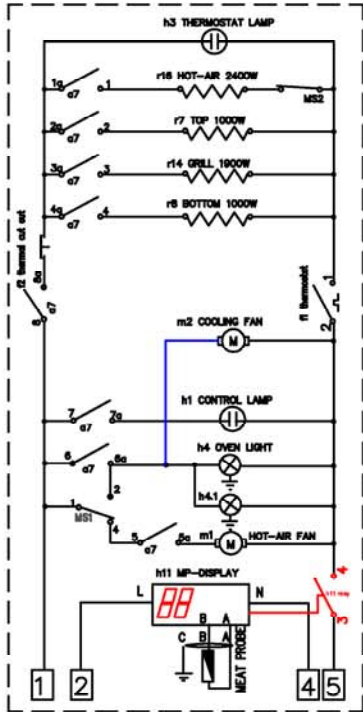

29	1	Wireset MP timer
28	-	
27	-	
26	-	
25	1	WIRESSET DOORSWITCH hot air element
24	1	WIRESSET DOORSWITCH
23	-	
22	-	
21	1	Main switch/ oven function
20	-	THERMOSTAT
19	-	MEATPROBE DISPLAY
18	-	Wireset MP socket
17	-	JACK PLUG
16	-	TERMINAL STRIP 6 POLS. SWAP
15	-	OVEN LAMP TOP
14	-	OVEN LAMP SIDE
13	-	THERMOSTAT LAMP
12	-	FANMOTOR HOTAIR/OVEN
11	1	COOLING FAN
10	-	
9	2	MICROSWITCH FAN/LIGHT
8	-	
7	1	THERMAL CUT OUT
6	-	
5	-	
4	-	
3	1	HEATINGELE. HOTAIR 2400W
2	1	HEATINGELE. TOP 1000/1500W
1	1	HEATINGELE. LOWER 1000W
POS ANT		GENSTAND

230V Induction/Hoc MO8

P349595602