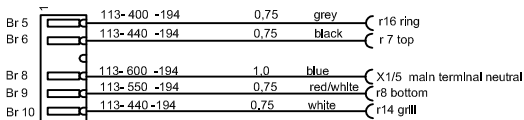

Pos.

16

group connector RAST5 2-pol
supplier: Stocko
Part-No EH 688,200-002-020-960
Elux-No.: 330 1933 06

All pole disconnection main
APD 1st out

15

group connector RAST 5 6-pol
supplier: Stocko
Part-No EH 688,500-006-A31-960
Elux-No.: 330 1933 09

heaters main cavity
Heater main

14

BL 1
SMALL LOADS

group connector RAST 2,5 Pro 7-pol
supplier: Stocko
Part-No MFMP 7260-007-001-450
Elux-No.: 387 0058 03

BL 1