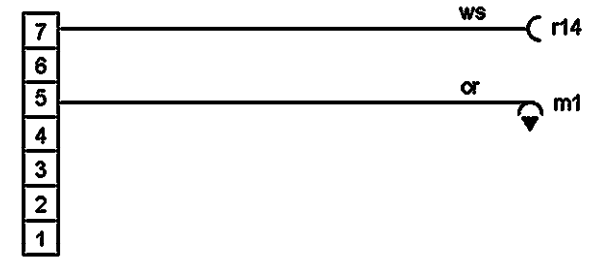

# Kabelbäume / cable harness

BP21

BP05

BD01

connection temperatur sensor steam