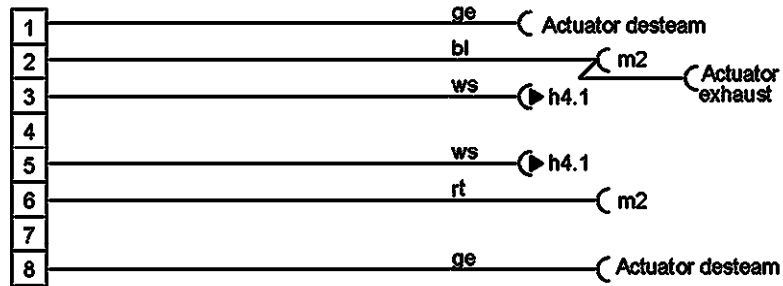

# Kabelbäume / cable harness

BP21

BP05

BD01

connection temperatur sensor steam