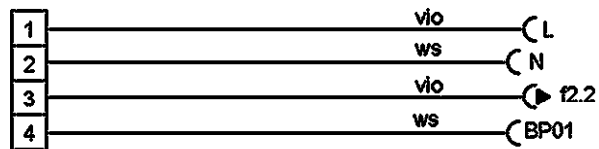

# Kabelbäume / cable harness

BP21

BP05

BD01

connection temperatur sensor steam