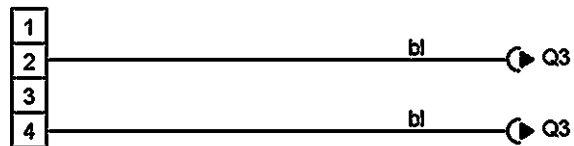

# Kabelbäume / cable harness

BP21

BP05

BD01

connection temperatur sensor steam