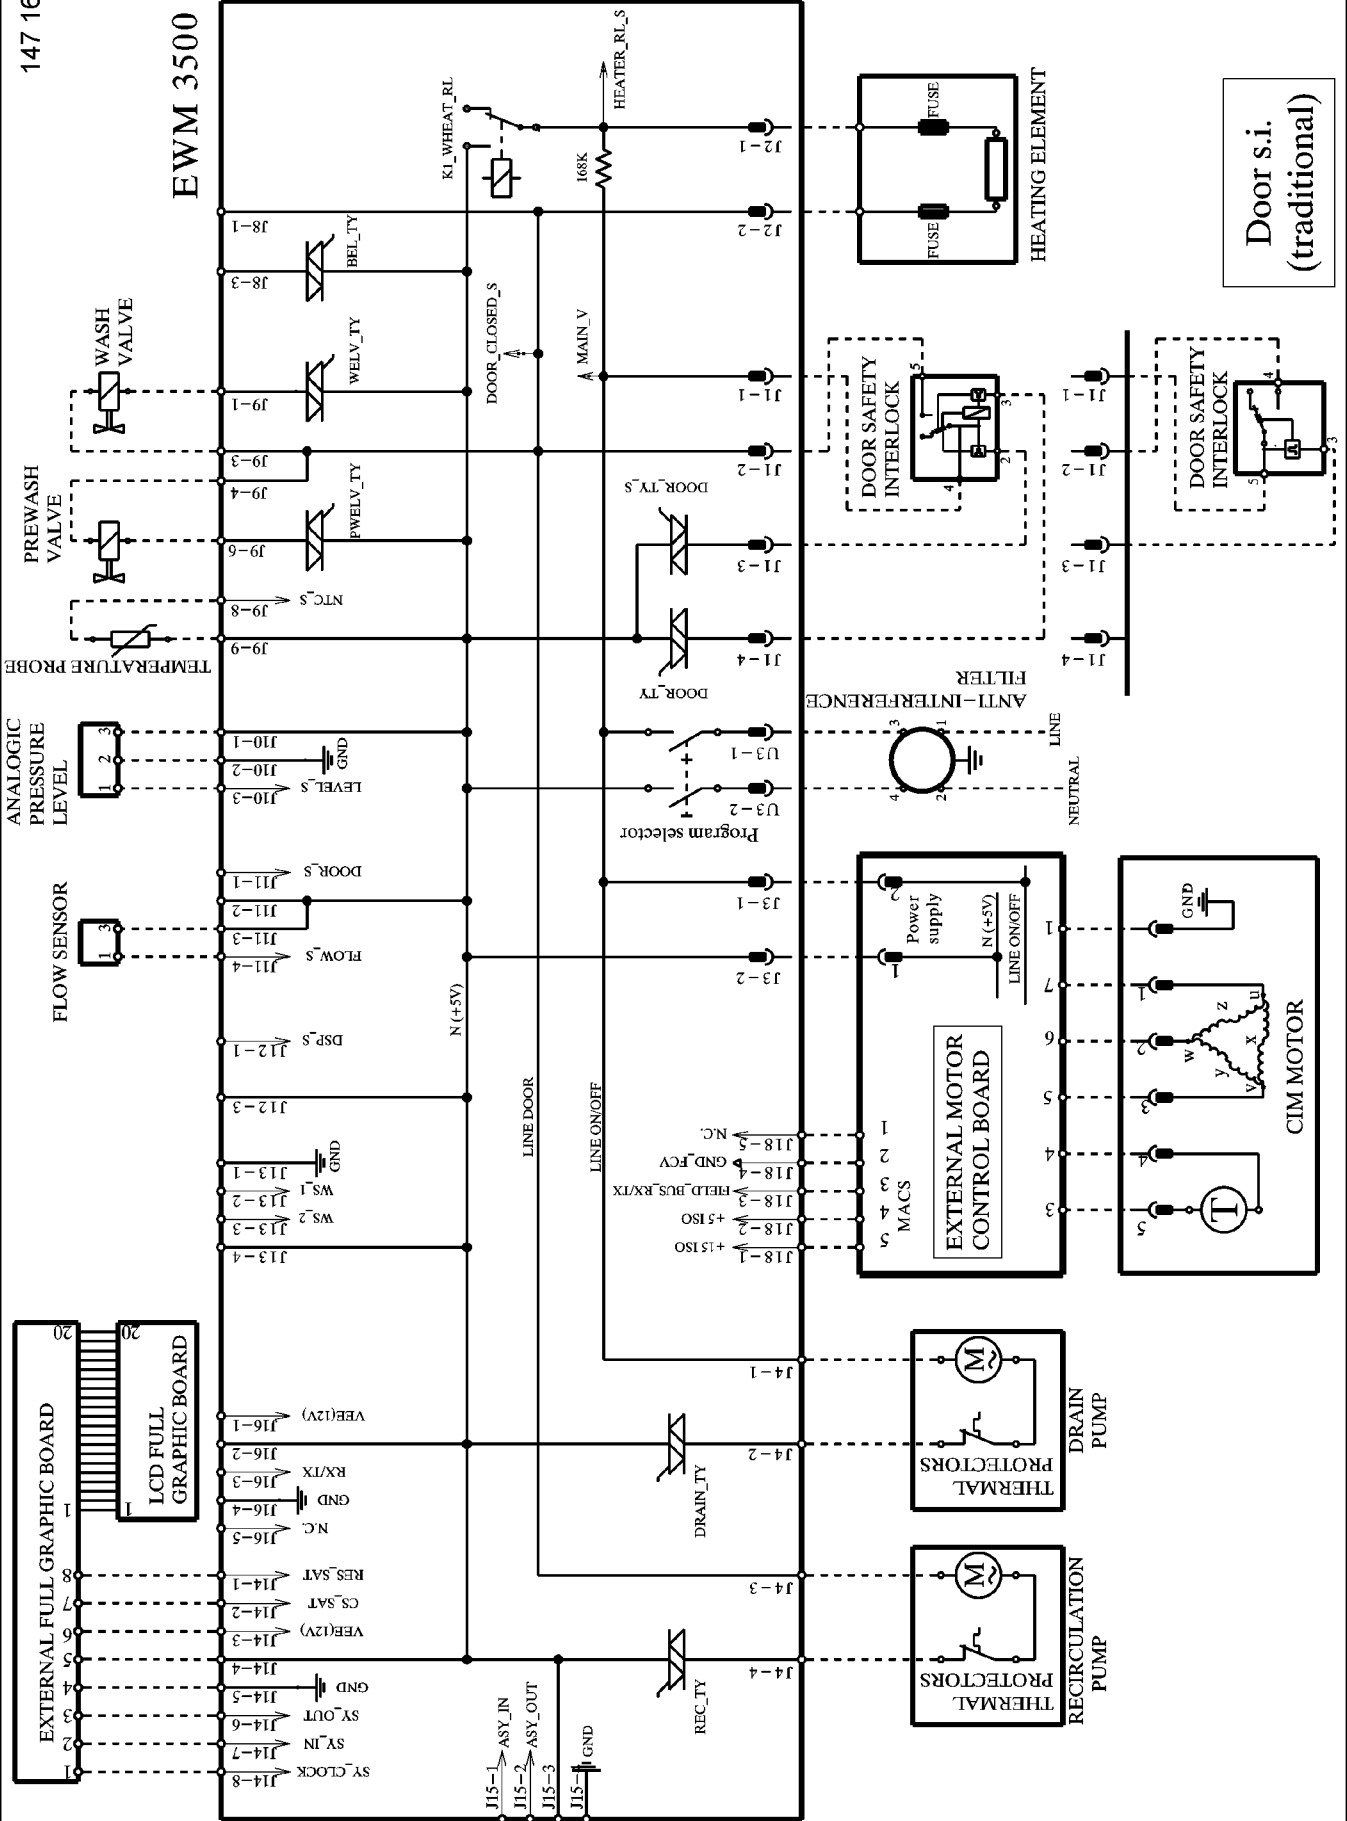

# EWM 3500

Door s.i.  
(traditional)