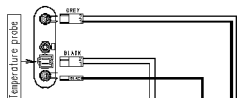

Heating elements