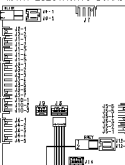

Heating elements

Motor

132.12670/

MAIN ELECTRONIC BOARD

132.12600/

Pressure switch

132.12620/

Anti-interference filter

132.12741/

132.24800/

Programme selector

USER INTERFACE BOARD

124.93319/

132.24220/

Prewash valve

Wash valve