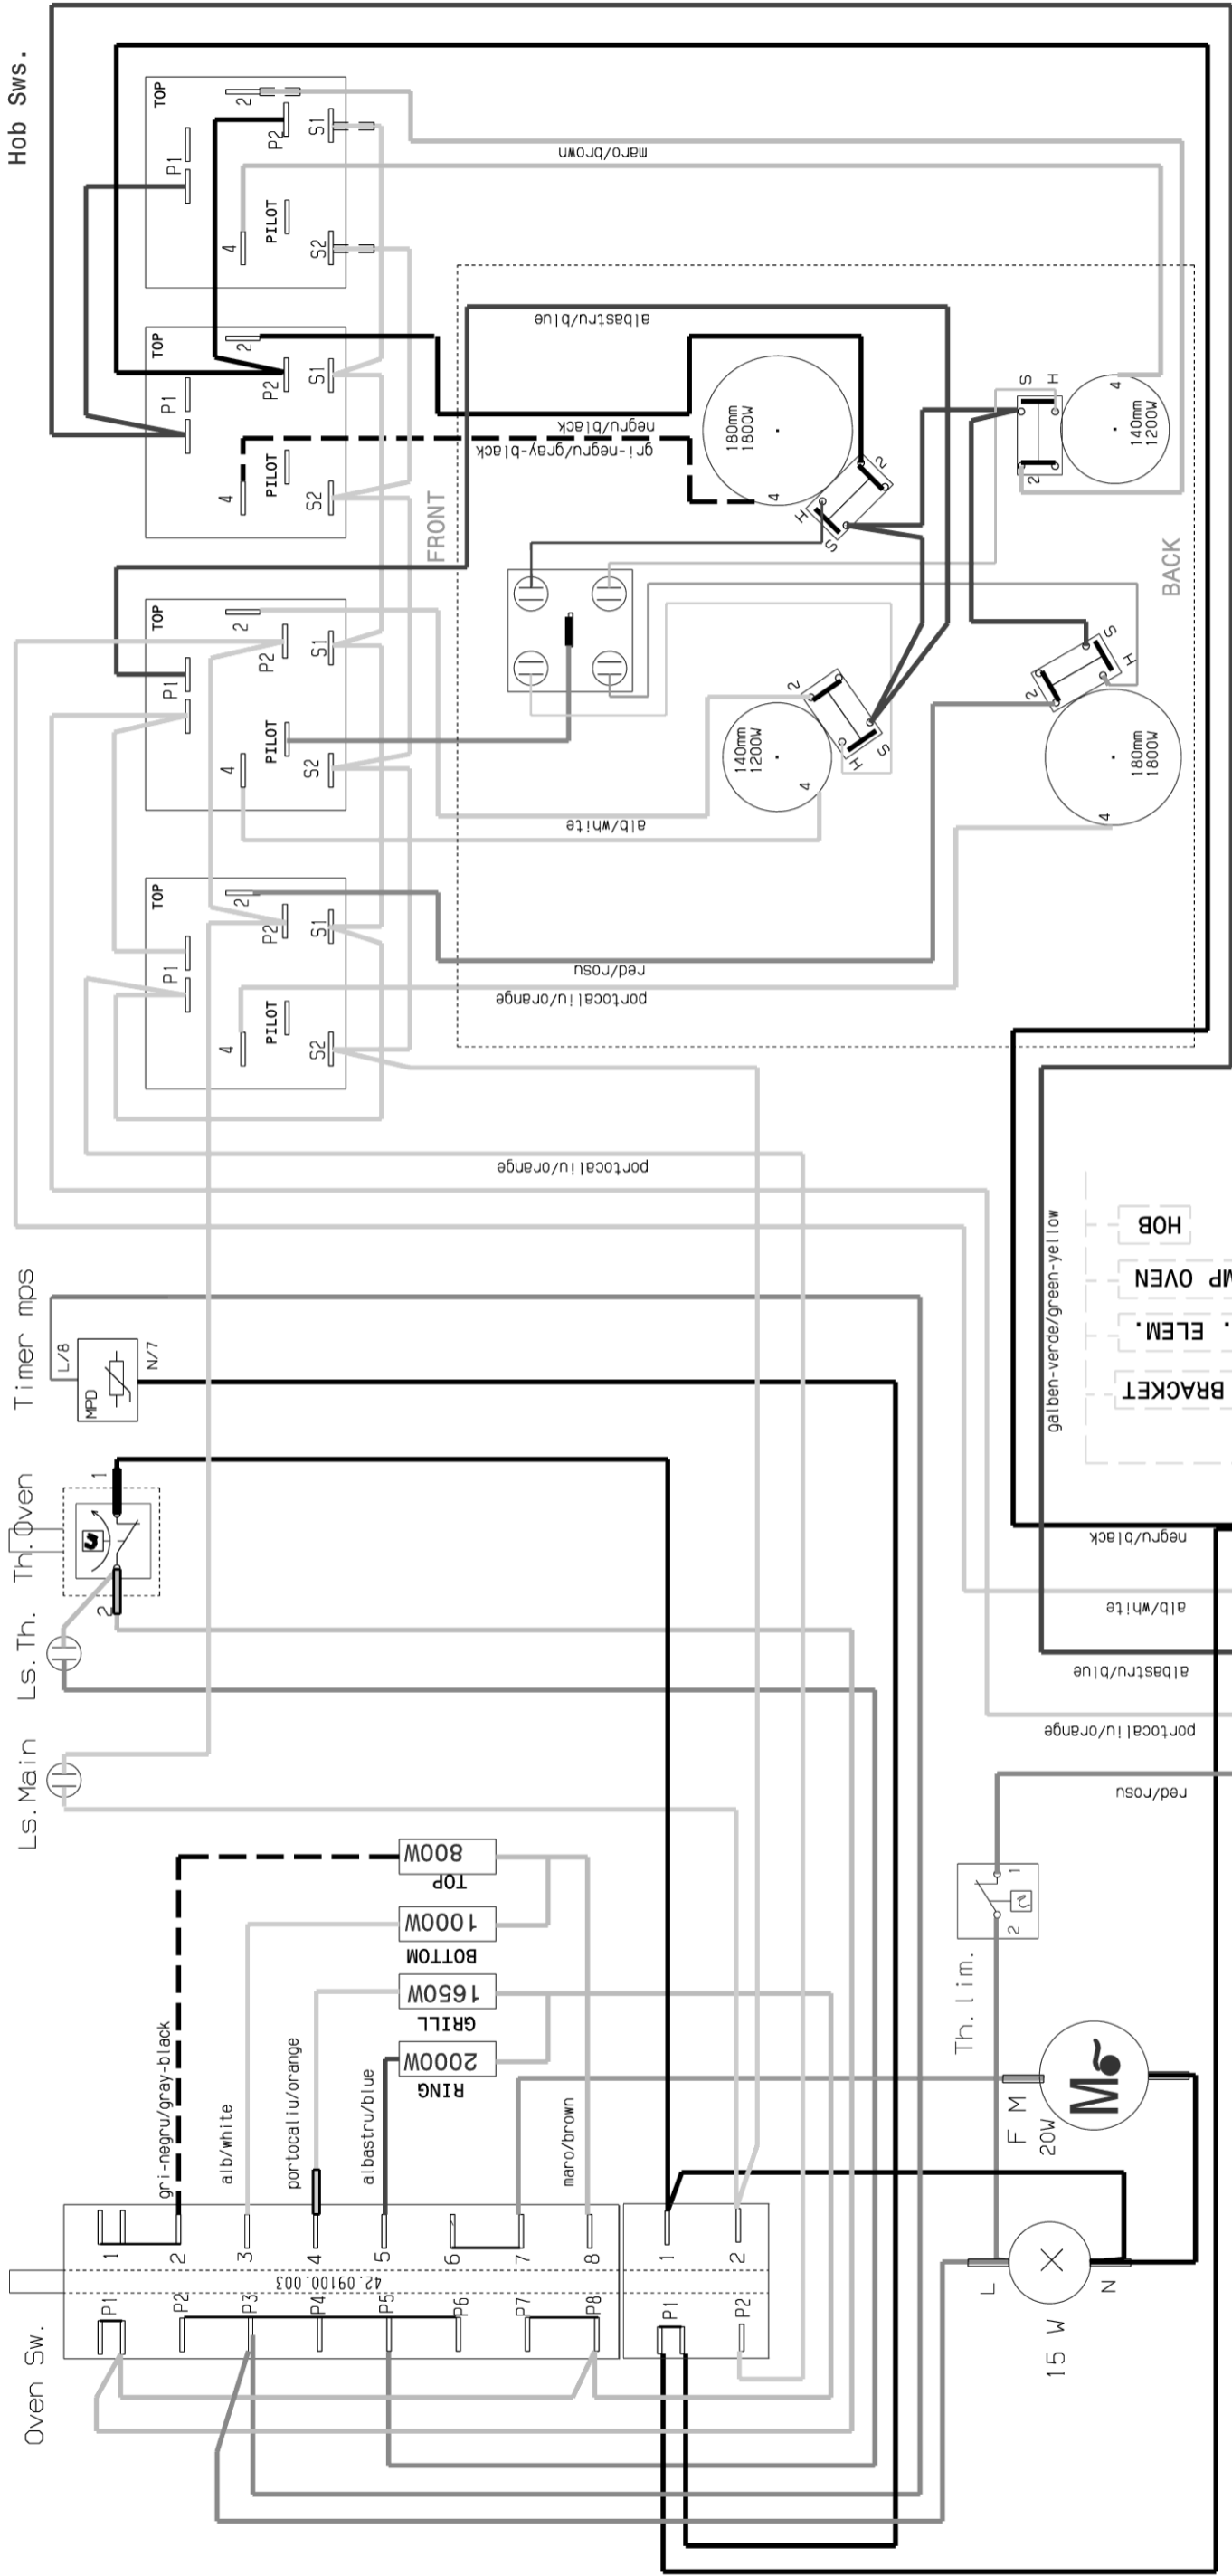

Hob Sws.

Timer mps

Ls.Th. Th. Oven

Ls.Main

Oven Sw.

OVEN SWITCH 42.09100.003

POS	0	1	2	3	4	5	6	7	8
1-P1									
2-P2									
3-P3									
4-P4									
5-P5									
6-P6									
7-P7									
8-P8									
1-P1									
2-P2									