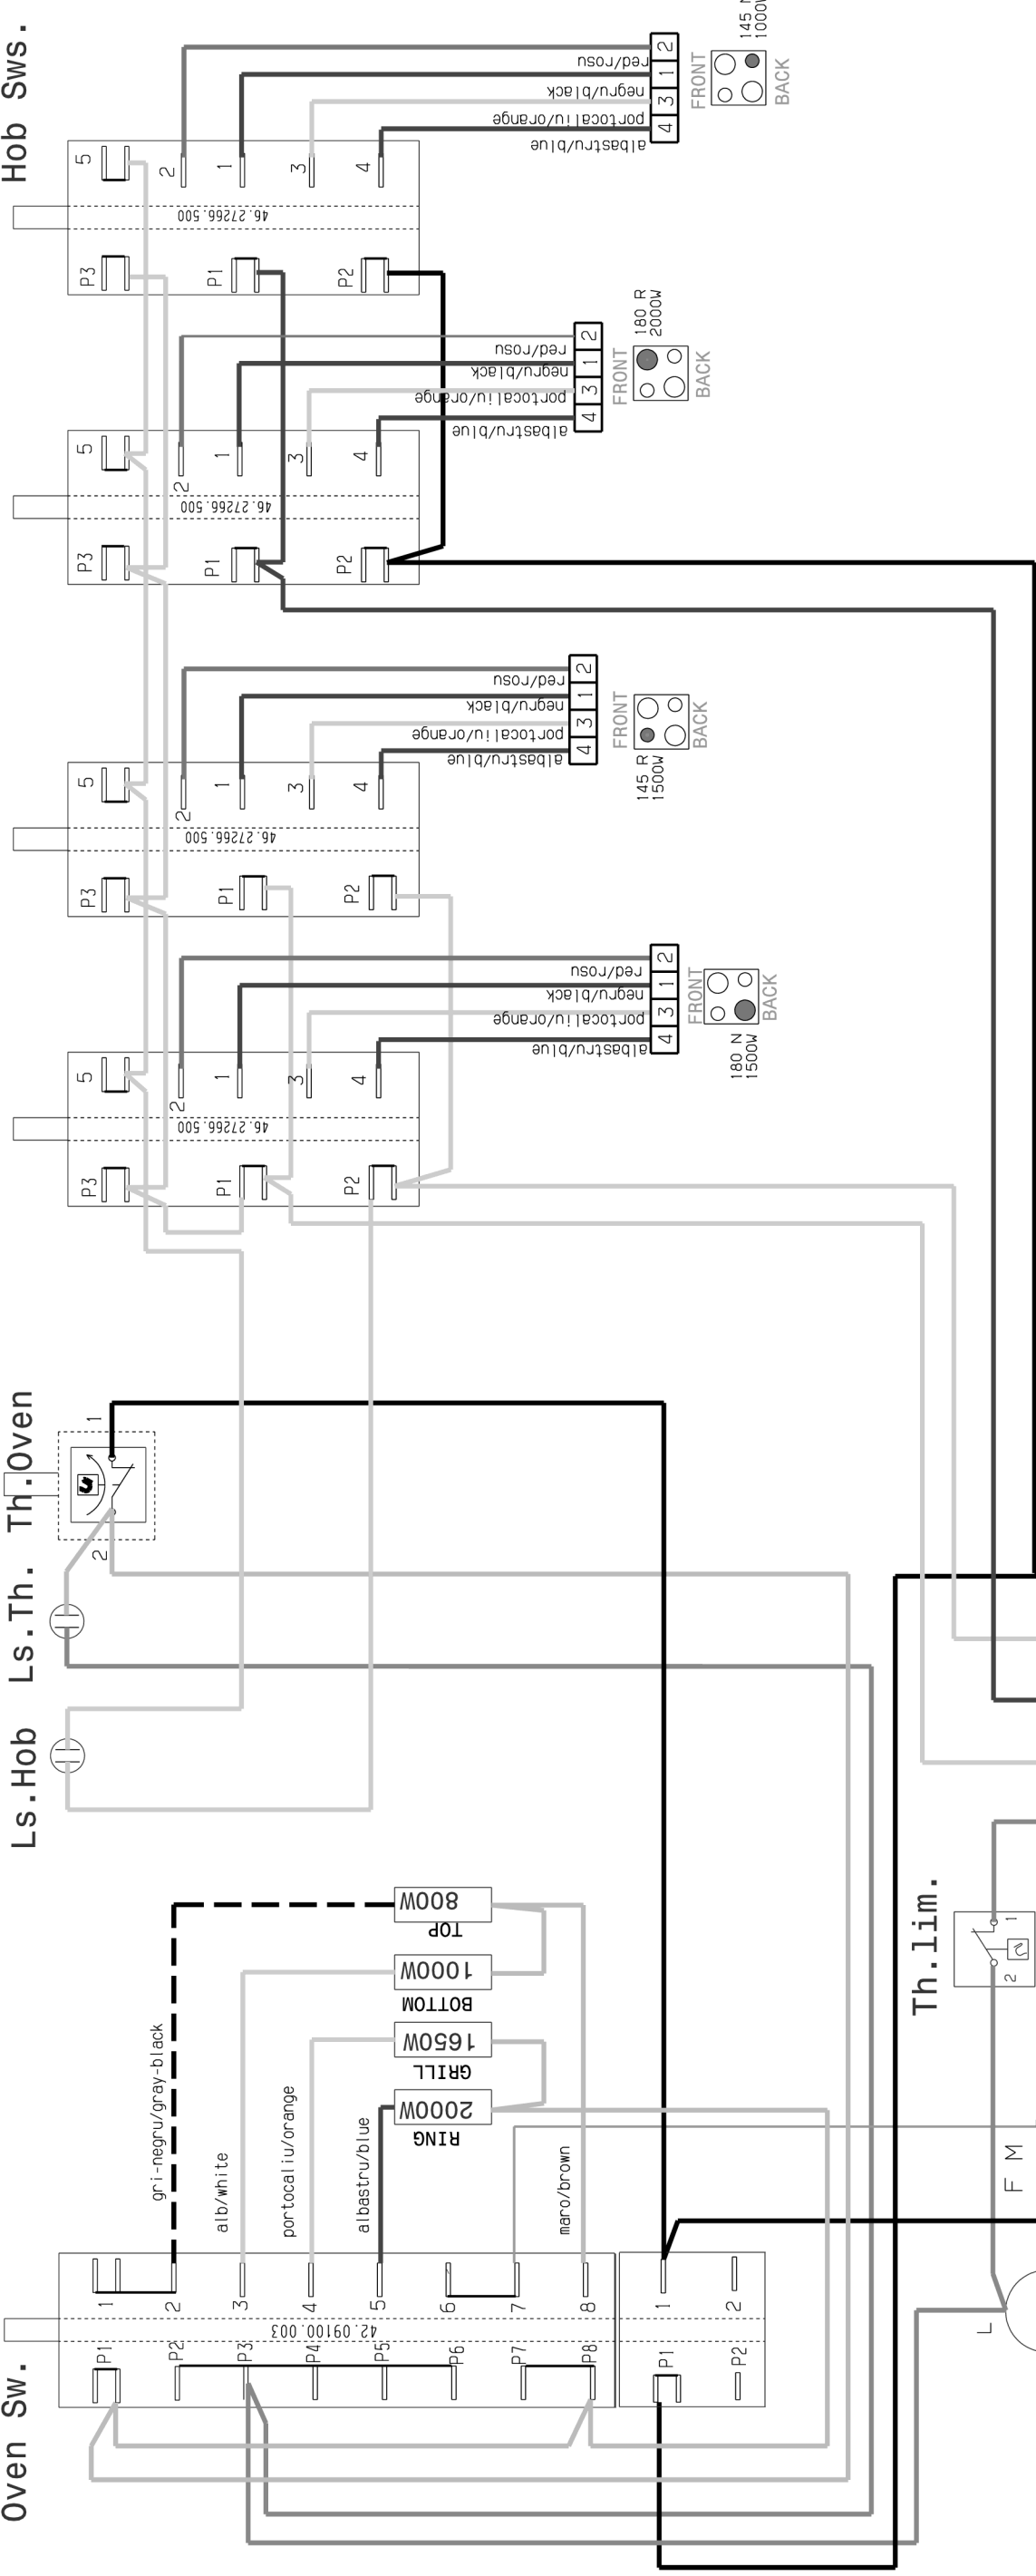

Oven Sw.

Ls.Hob Ls.Th. Th.Oven

Hob Sws.

OVEN SWITCH 42.09100.003

POS.	0	1	2	3	4	5	6	7	8
1-P1									
2-P2									
3-P3									
4-P4									
5-P5									
6-P6									
7-P7									
8-P8									
1-P1									
2-P2									

HOB SWITCH 46.27266.500

POS	0	1	2	3	4	5	6
4-P2							
3-P2							
3-P1							
1-P1							
2-P1							
5-P3							