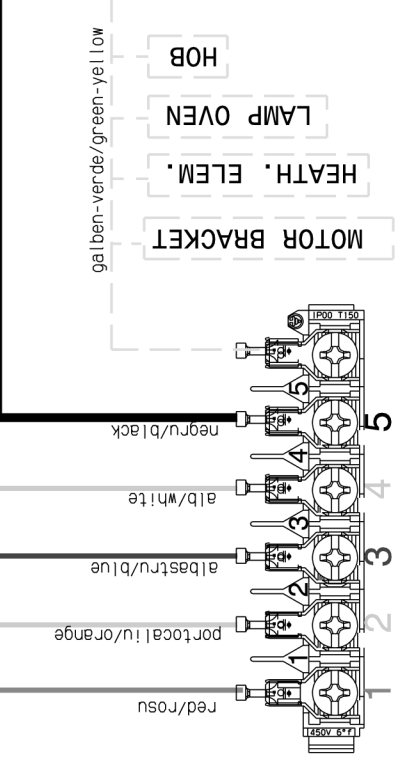

Oven Sw.

Ls.Hob Ls.Th. Th.Oven

Hob Sws.

OVEN SWITCH 42.09100.003

POS.	0	1	2	3	4	5	6	7	8
1-P1									
2-P2									
3-P3									
4-P4									
5-P5									
6-P6									
7-P7									
8-P8									
1-P1									
2-P2									

HOB SWITCH 46.27266.500

POS	0	1	2	3	4	5	6
4-P2							
3-P2							
3-P1							
1-P1							
2-P1							
5-P3							