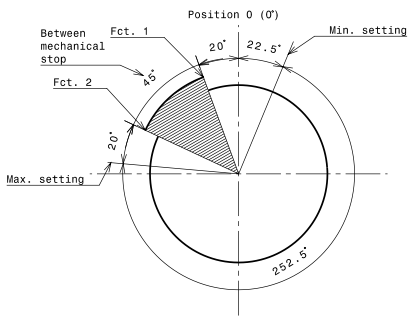

Hob Rotary

OVEN SWITCH

	Light	Wavy	Wavy	Wavy	Wavy	500	Person		
POS.	0	1	2	3	4	5	6	7	8
1-P1									
2-P2									
3-P3									
4-P4									
5-P5									
6-P6									
7-P7									
8-P8									
1-P1									
2-P2									