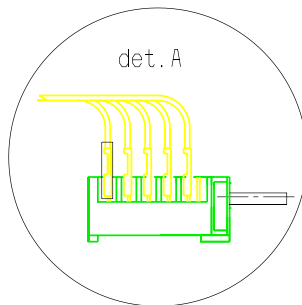

Hob Rotary

OVEN SWITCH

	Light	Wavy	Wavy	Wavy	Wavy	500	Person		
POS.	0	1	2	3	4	5	6	7	8
1-P1									
2-P2									
3-P3									
4-P4									
5-P5									
6-P6									
7-P7									
8-P8									
1-P1									
2-P2									