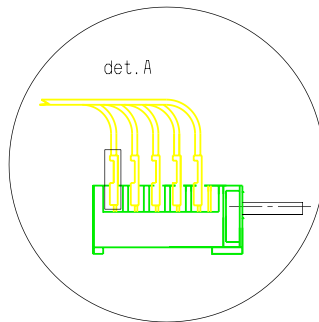

Hob Rotary

OVEN SWITCH 46.23866.814

POS.	0	60	120	180	240	300
4-P2						
3-P1						
1-P1						
2-P1						
5-P3						