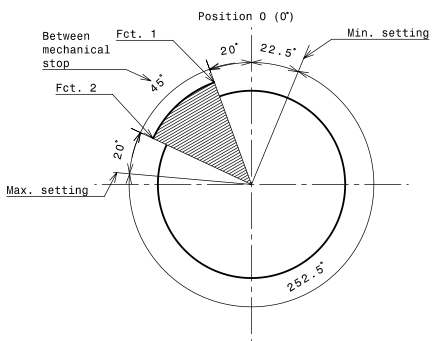

Hob Rotary

OVEN SWITCH 46.23866.814

POS.	0	60	120	180	240	300
4-P2						
3-P1						
1-P1						
2-P1						
5-P3						